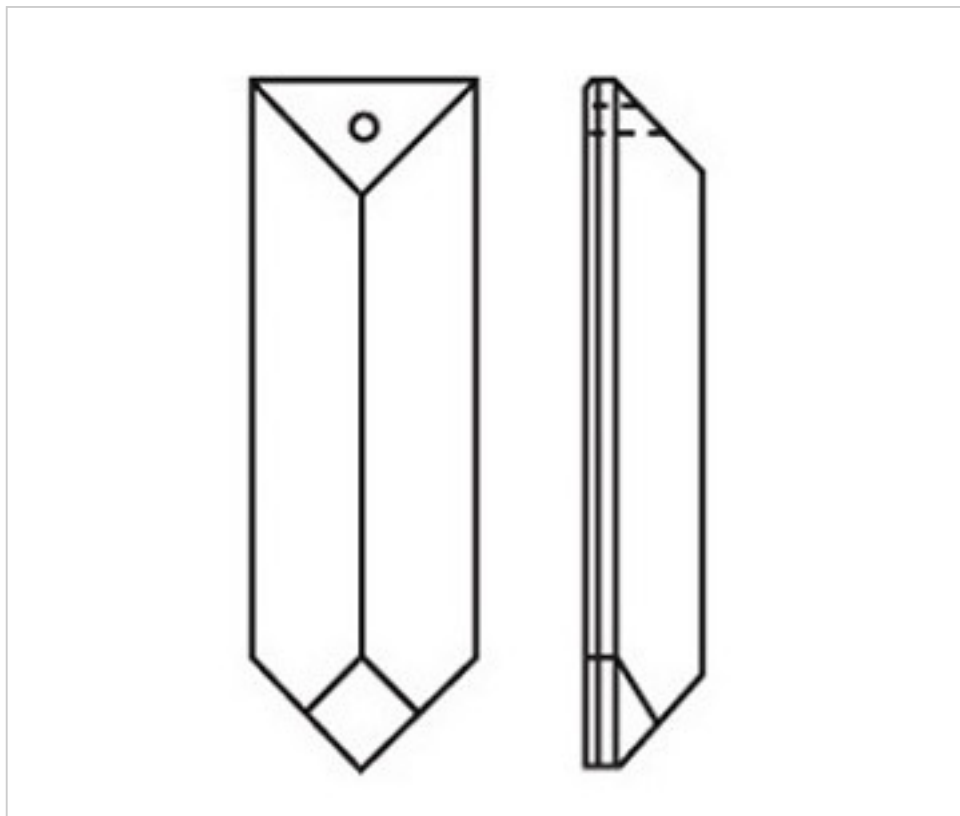

CRYSTAL FOR LAMPS > Scholer Crystal Austria > Schöler Fantastic Line  
Fantastic Prisms

D92506A

Prism 3250/63X18mm 1 hole Amethyst

January 21st, 2025, 14:57

**PRICE**

Lot	P.V.P. excluding VAT
1	4,13€
16	2,74€
128	2,38€

Continued on next page >>

CRYSTAL FOR LAMPS > Scholer Crystal Austria > Schöler Fantastic Line  
Fantastic Prisms

D92506A

Prism 3250/63X18mm 1 hole Amethyst

## OTHER FEATURES

---

Length (mm): 63

Width (mm): 18

Colour: Amethyst

## DOCUMENTS

---

 [Prism 3250/63X18mm 1 hole Amethyst](#)