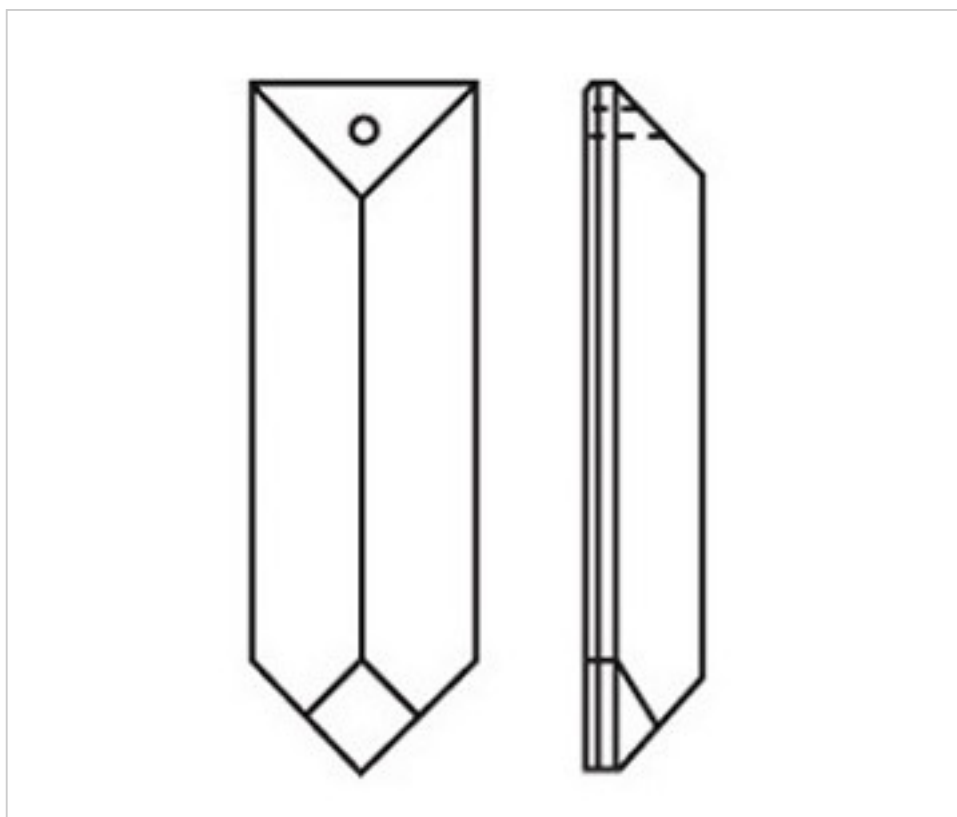

CRYSTAL FOR LAMPS > Scholer Crystal Austria > Schöler Fantastic Line  
Fantastic Prisms

D92506A

Prism 3250/63X18mm 1 hole Amethyst

April 04th, 2025, 01:00

**PRICE**

	Lot	P.V.P. excluding VAT
Pedido mínimo	128	2,38€

Continued on next page >>

CRYSTAL FOR LAMPS > Scholer Crystal Austria > Schöler Fantastic Line  
Fantastic Prisms

D92506A

Prism 3250/63X18mm 1 hole Amethyst

## OTHER FEATURES

---

Length (mm): 63

Width (mm): 18

Colour: Amethyst

## DOCUMENTS

---

 [Prism 3250/63X18mm 1 hole Amethyst](#)