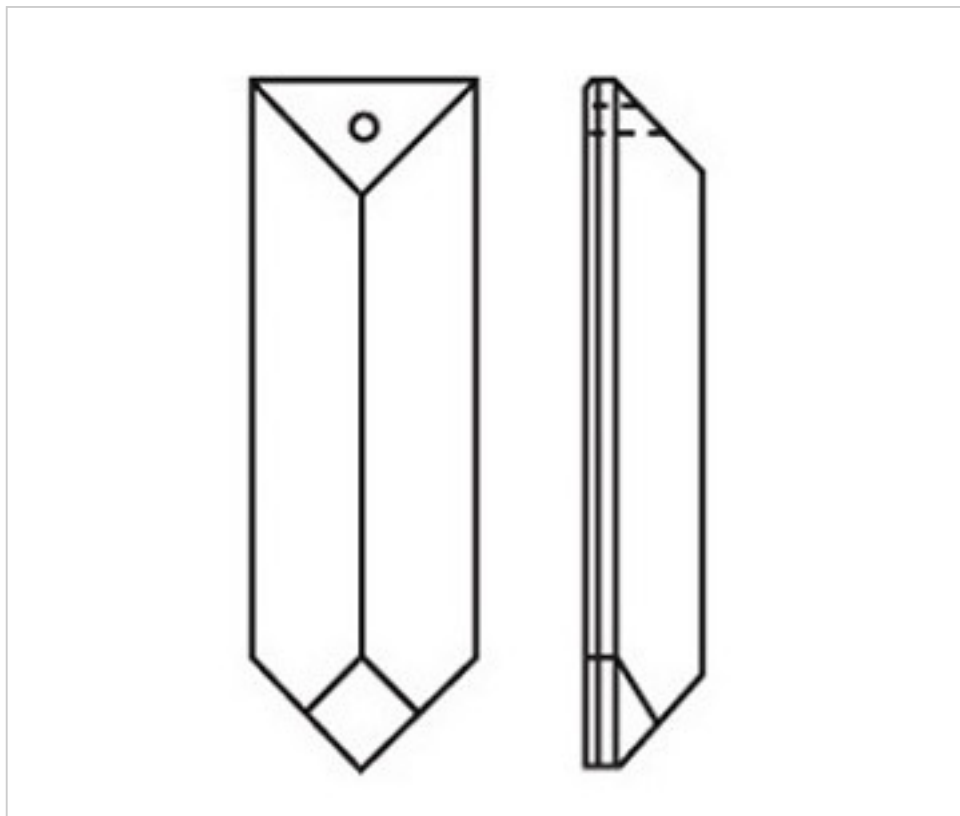

CRYSTAL FOR LAMPS > Scholer Crystal Austria > Schöler Fantastic Line  
Fantastic Prisms

D92506A

Prism 3250/63X18mm 1 hole Amethyst

February 22nd, 2025, 08:29

**PRICE**

	Lot	P.V.P. excluding VAT
Pedido mínimo	128	2,38€

Continued on next page >>

CRYSTAL FOR LAMPS > Scholer Crystal Austria > Schöler Fantastic Line  
Fantastic Prisms

D92506A

Prism 3250/63X18mm 1 hole Amethyst

## OTHER FEATURES

---

Length (mm): 63

Width (mm): 18

Colour: Amethyst

## DOCUMENTS

---

 [Prism 3250/63X18mm 1 hole Amethyst](#)