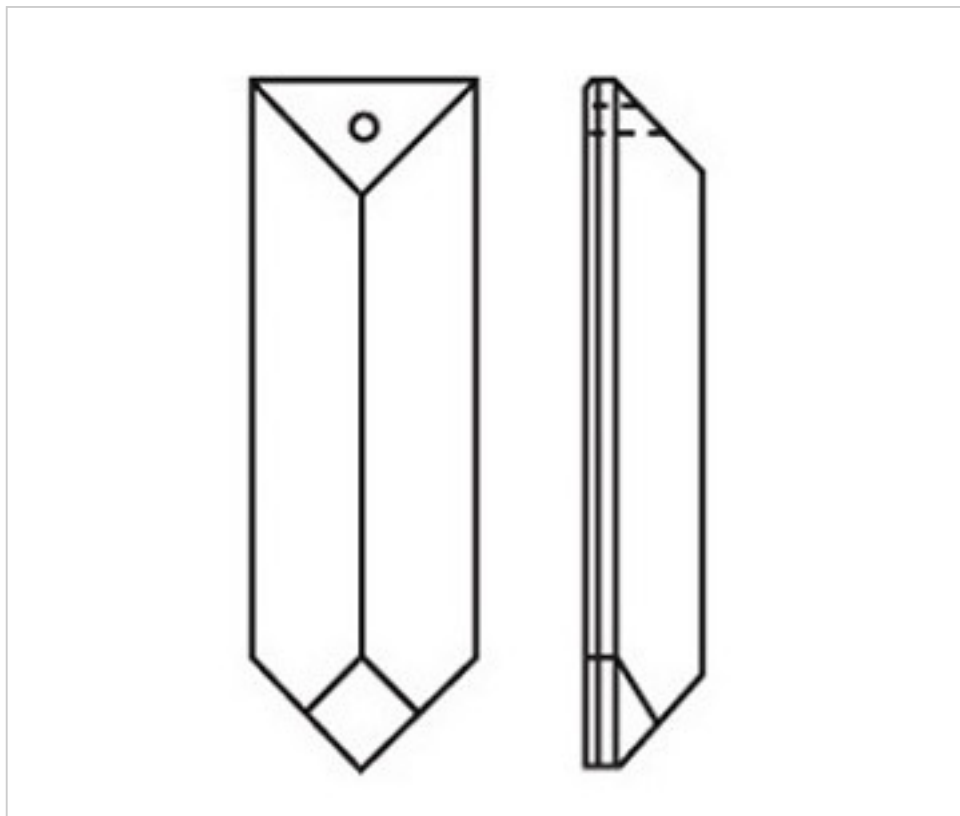

CRYSTAL FOR LAMPS > Scholer Crystal Austria > Schöler Fantastic Line
Fantastic Prisms

D92506A

Prism 3250/63X18mm 1 hole Amethyst

August 24th, 2024, 14:45

PRICE

Lot	P.V.P. excluding VAT
1	3,77€
16	2,51€
128	2,17€

Continued on next page >>

CRYSTAL FOR LAMPS > Scholer Crystal Austria > Schöler Fantastic Line
Fantastic Prisms

D92506A

Prism 3250/63X18mm 1 hole Amethyst

TECHNICAL SPECIFICATIONS

Weight: 13 Grams

Packging: Box 128 Units

OTHER FEATURES

Length (mm): 63

Width (mm): 18

Colour: Amethyst

DOCUMENTS

 [Prism 3250/63X18mm 1 hole Amethyst](#)