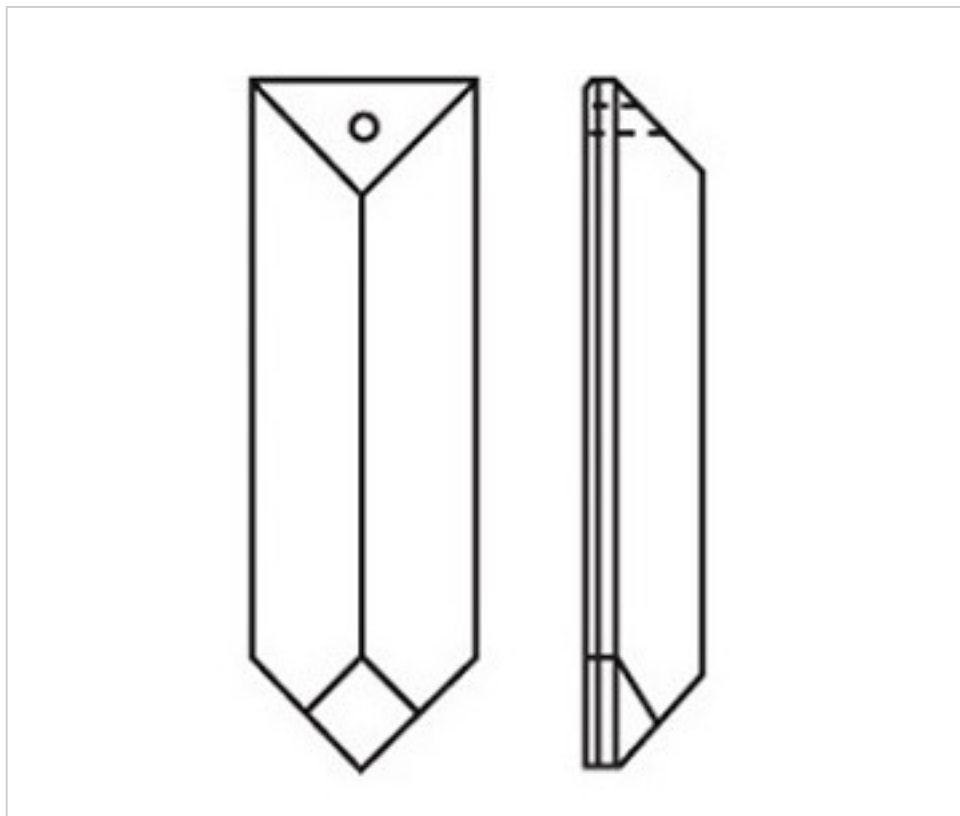

CRYSTAL FOR LAMPS > Scholer Crystal Austria > Schöler Fantastic Line
Fantastic Prisms

D92506A

Prism 3250/63X18mm 1 hole Amethyst

December 22nd, 2024, 03:09

PRICE

	Lot	P.V.P. excluding VAT
	1	3,77€
	16	2,51€
	128	2,17€

Continued on next page >>

CRYSTAL FOR LAMPS > Scholer Crystal Austria > Schöler Fantastic Line
Fantastic Prisms

D92506A

Prism 3250/63X18mm 1 hole Amethyst

TECHNICAL SPECIFICATIONS

Weight: 13 Grams

Packging: Box 128 Units

OTHER FEATURES

Length (mm): 63

Width (mm): 18

Colour: Amethyst

DOCUMENTS

 [Prism 3250/63X18mm 1 hole Amethyst](#)