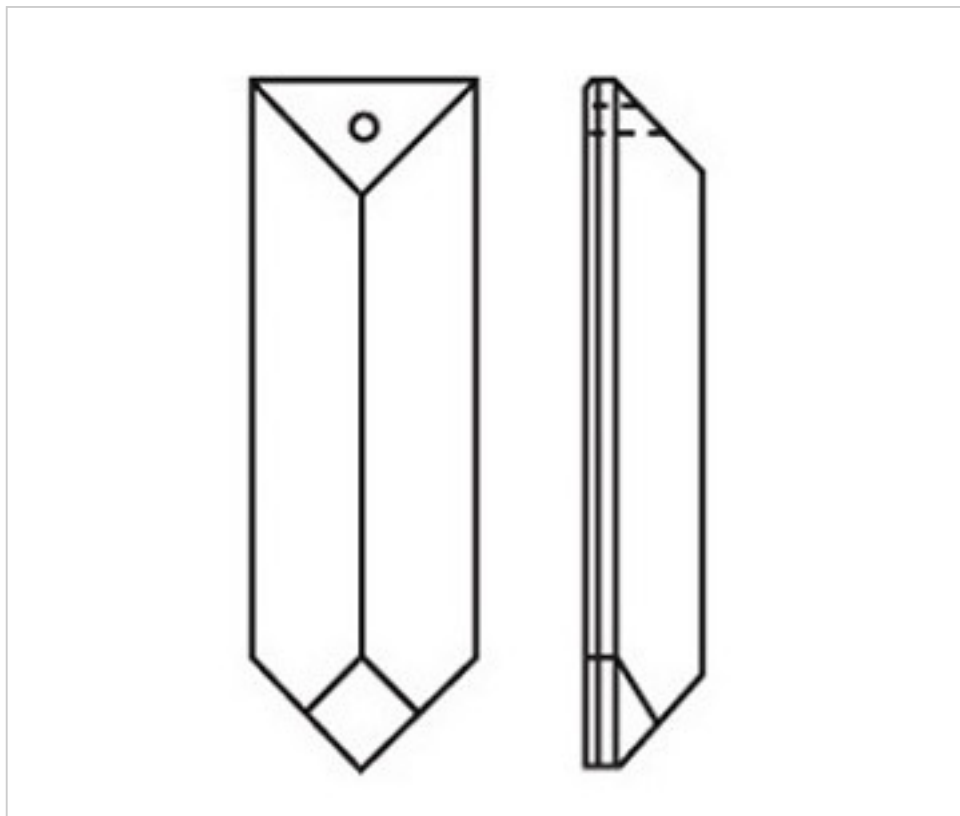

CRYSTAL FOR LAMPS > Scholer Crystal Austria > Schöler Fantastic Line
Fantastic Prisms

D92506S

Prism 3250/63X18mm 1 hole Smoke

February 22nd, 2025, 08:28

PRICE

	Lot	P.V.P. excluding VAT
Pedido mínimo	128	2,38€

Continued on next page >>

CRYSTAL FOR LAMPS > Scholer Crystal Austria > Schöler Fantastic Line
Fantastic Prisms

D92506S

Prism 3250/63X18mm 1 hole Smoke

TECHNICAL SPECIFICATIONS

Weight: 13 Grams

Packging: Box 128 Units

OTHER FEATURES

Length (mm): 63

Width (mm): 18

Colour: Smoke

DOCUMENTS

 [Prism 3250/63X18mm 1 hole Smoke](#)