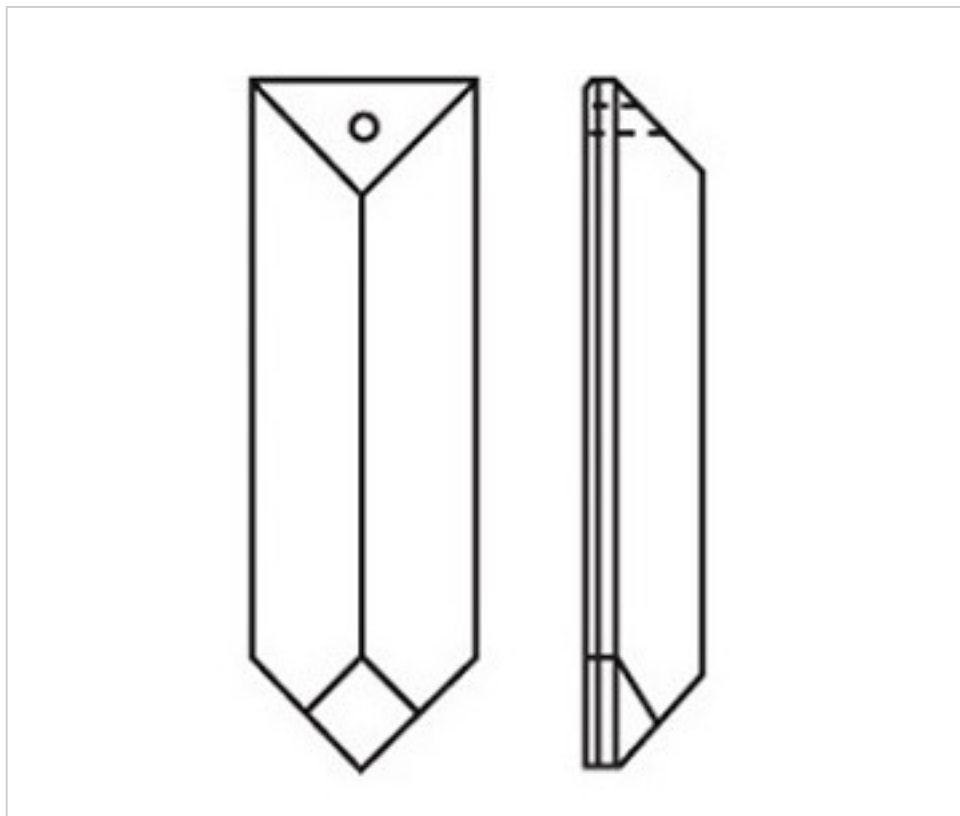

CRYSTAL FOR LAMPS > Scholer Crystal Austria > Schöler Fantastic Line
Fantastic Prisms

D92506S

Prism 3250/63X18mm 1 hole Smoke

November 23rd, 2024, 09:11

PRICE

	Lot	P.V.P. excluding VAT
Pedido mínimo	128	2,17€

Continued on next page >>

CRYSTAL FOR LAMPS > Scholer Crystal Austria > Schöler Fantastic Line
Fantastic Prisms

D92506S

Prism 3250/63X18mm 1 hole Smoke

TECHNICAL SPECIFICATIONS

Weight: 13 Grams

Packging: Box 128 Units

OTHER FEATURES

Length (mm): 63

Width (mm): 18

Colour: Smoke

DOCUMENTS

 [Prism 3250/63X18mm 1 hole Smoke](#)