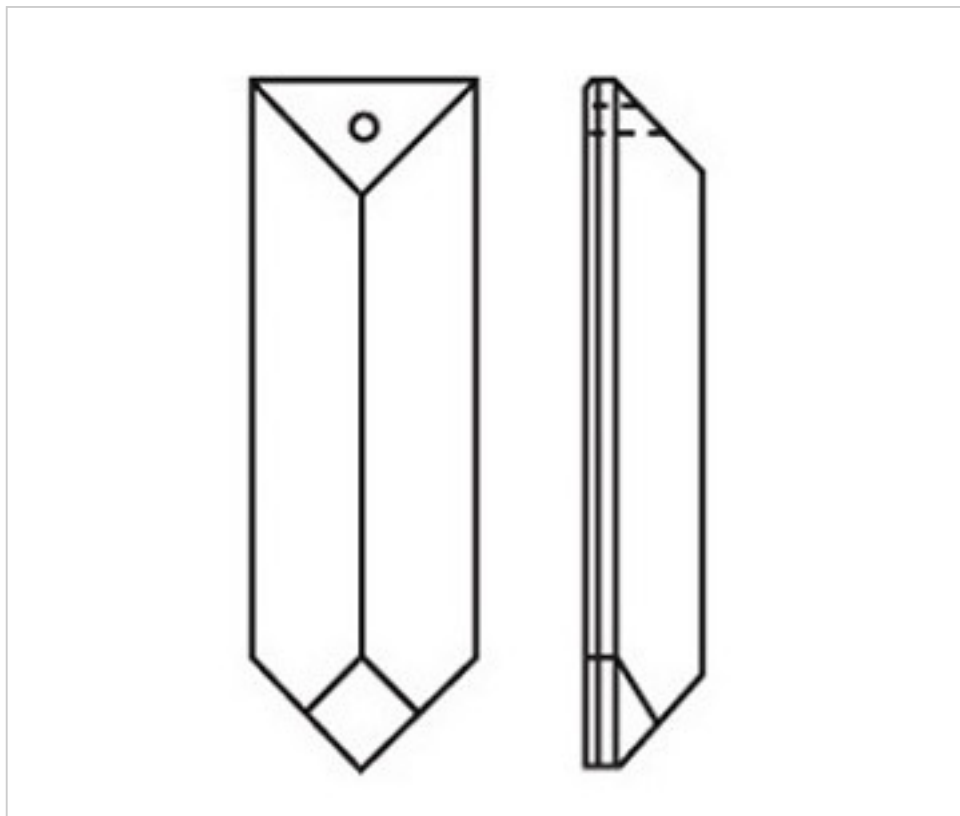

CRYSTAL FOR LAMPS > Scholer Crystal Austria > Schöler Fantastic Line
Fantastic Prisms

D92506S

Prism 3250/63X18mm 1 hole Smoke

January 21st, 2025, 14:56

PRICE

	Lot	P.V.P. excluding VAT
Pedido mínimo	128	2,38€

Continued on next page >>

CRYSTAL FOR LAMPS > Scholer Crystal Austria > Schöler Fantastic Line
Fantastic Prisms

D92506S

Prism 3250/63X18mm 1 hole Smoke

TECHNICAL SPECIFICATIONS

Weight: 13 Grams

Packging: Box 128 Units

OTHER FEATURES

Length (mm): 63

Width (mm): 18

Colour: Smoke

DOCUMENTS

 [Prism 3250/63X18mm 1 hole Smoke](#)