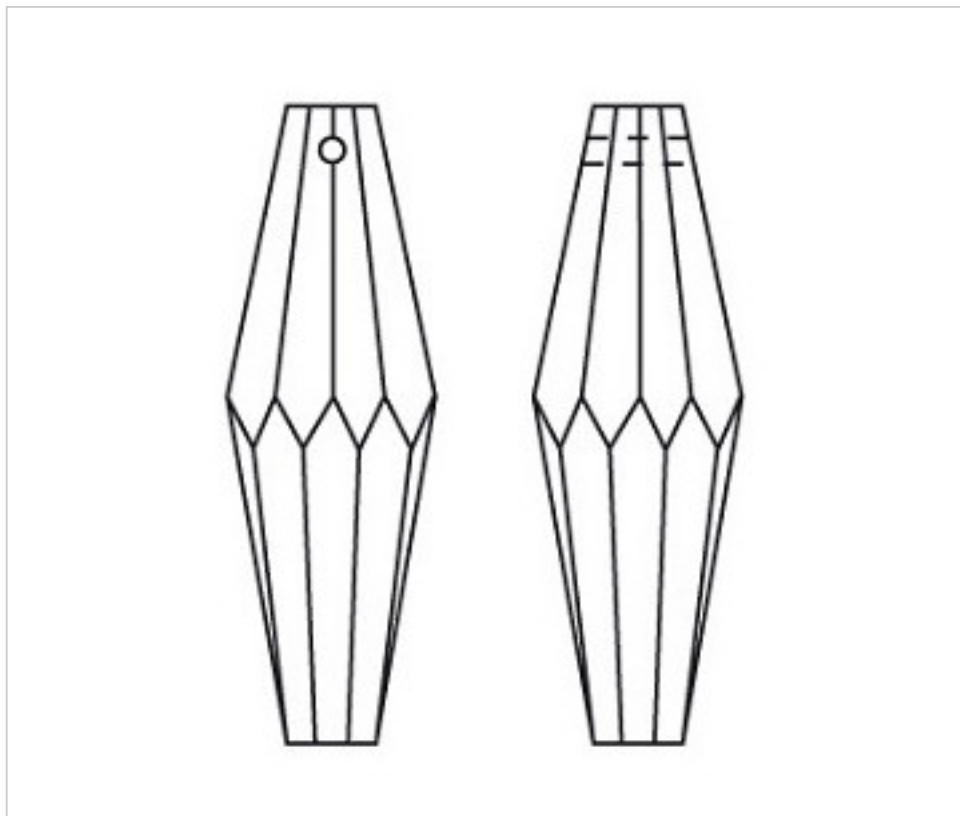

CRYSTAL FOR LAMPS > Scholer Crystal Austria > Schöler Basic Line
Plain Coffin Stones

D934125

Rectangle 4341/28x10mm 1 hole

April 05th, 2025, 15:03

PRICE

	Lot	P.V.P. excluding VAT
Pedido mínimo	360	1,35€

Continued on next page >>

CRYSTAL FOR LAMPS > Scholer Crystal Austria > Schöler Basic Line
Plain Coffin Stones

D934125

Rectangle 4341/28x10mm 1 hole

TECHNICAL SPECIFICATIONS

Packging: Box 360 Units

OTHER FEATURES

Length (mm): 28

Width (mm): 10

Colour: Transparent

DOCUMENTS

 [Rectangle 4341/28x10mm 1 hole](#)