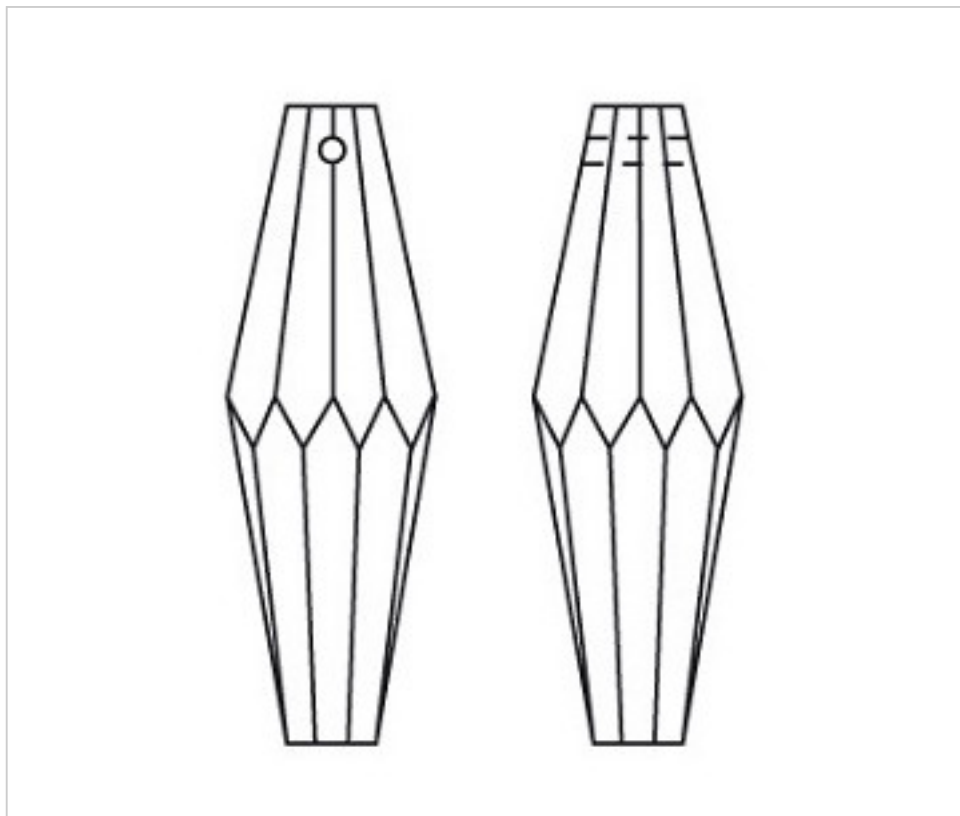

CRYSTAL FOR LAMPS > Scholer Crystal Austria > Schöler Basic Line  
Plain Coffin Stones

D934125

Rectangle 4341/28x10mm 1 hole

November 23rd, 2024, 09:20

## PRICE

	Lot	P.V.P. excluding VAT
Pedido mínimo	360	1,22€

Continued on next page >>

CRYSTAL FOR LAMPS > Scholer Crystal Austria > Schöler Basic Line  
Plain Coffin Stones

D934125

Rectangle 4341/28x10mm 1 hole

## OTHER FEATURES

---

Length (mm): 28

Width (mm): 10

Colour: Transparent

## DOCUMENTS

---

 [Rectangle 4341/28x10mm 1 hole](#)