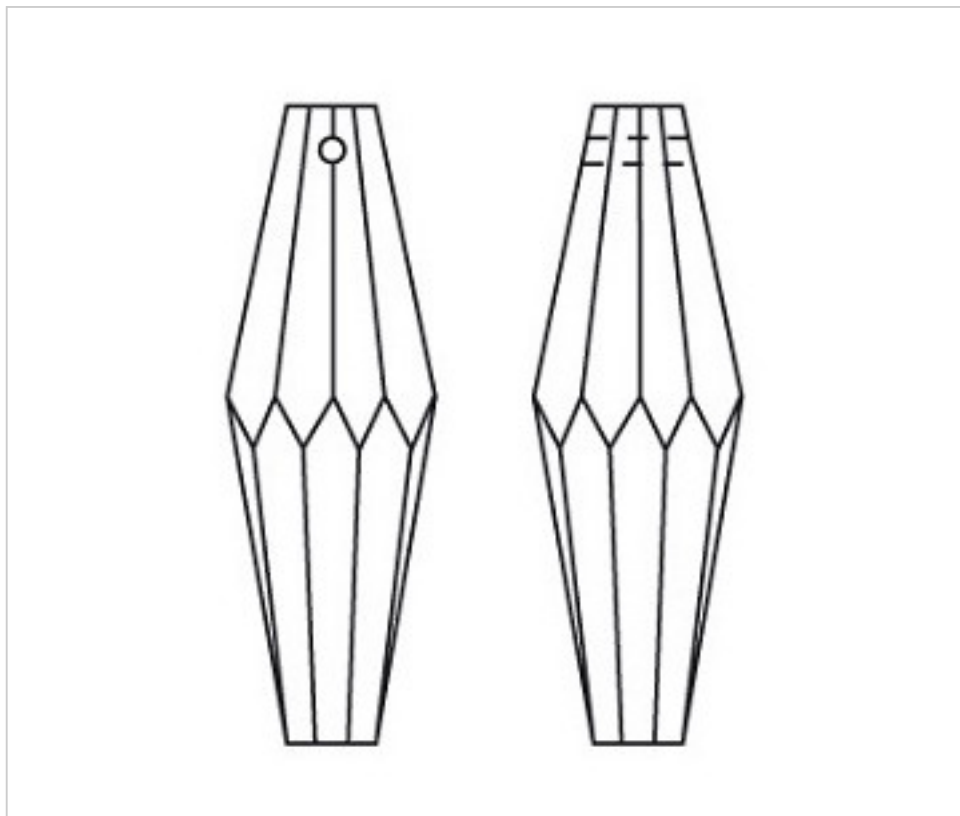

CRYSTAL FOR LAMPS > Scholer Crystal Austria > Schöler Basic Line
Plain Coffin Stones

D934125

Rectangle 4341/28x10mm 1 hole

February 22nd, 2025, 07:27

PRICE

	Lot	P.V.P. excluding VAT
Pedido mínimo	360	1,35€

Continued on next page >>

CRYSTAL FOR LAMPS > Scholer Crystal Austria > Schöler Basic Line
Plain Coffin Stones

D934125

Rectangle 4341/28x10mm 1 hole

TECHNICAL SPECIFICATIONS

Packging: Box 360 Units

OTHER FEATURES

Length (mm): 28

Width (mm): 10

Colour: Transparent

DOCUMENTS

 [Rectangle 4341/28x10mm 1 hole](#)