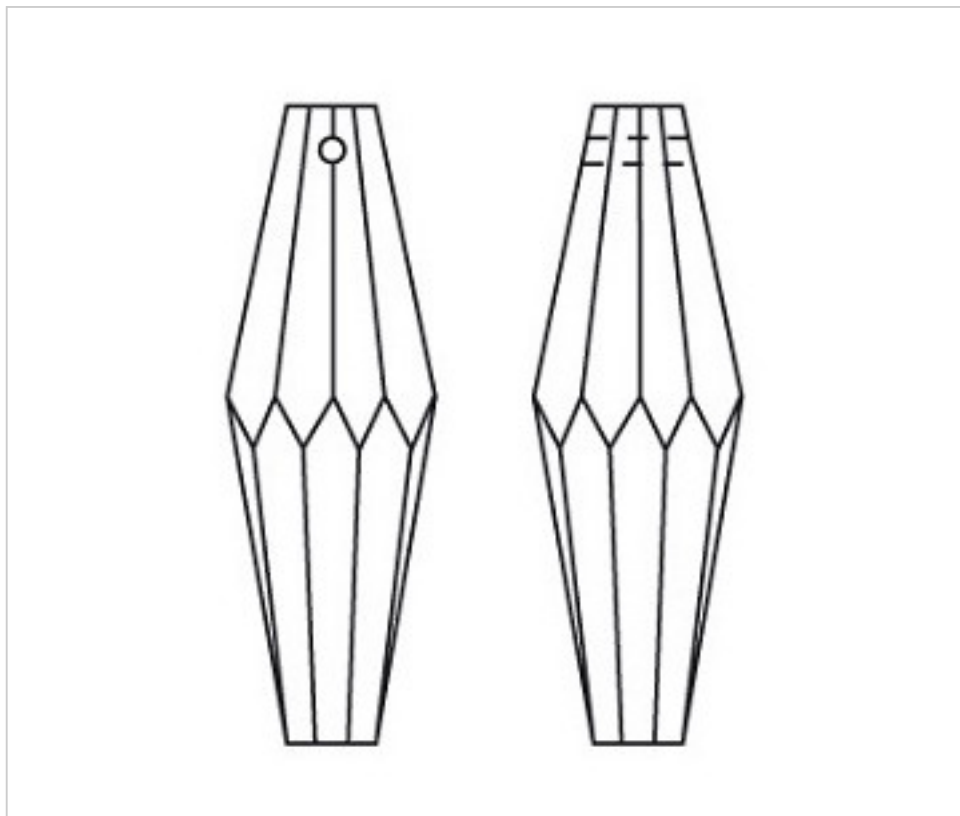

CRYSTAL FOR LAMPS > Scholer Crystal Austria > Schöler Basic Line  
Plain Coffin Stones

D934125

Rectangle 4341/28x10mm 1 hole

November 03rd, 2024, 12:01

**PRICE**

	Lot	P.V.P. excluding VAT
Pedido mínimo	360	1,22€

Continued on next page >>

CRYSTAL FOR LAMPS > Scholer Crystal Austria > Schöler Basic Line  
Plain Coffin Stones

D934125

Rectangle 4341/28x10mm 1 hole

## OTHER FEATURES

---

Length (mm): 28

Width (mm): 10

Colour: Transparent

## DOCUMENTS

---

 [Rectangle 4341/28x10mm 1 hole](#)