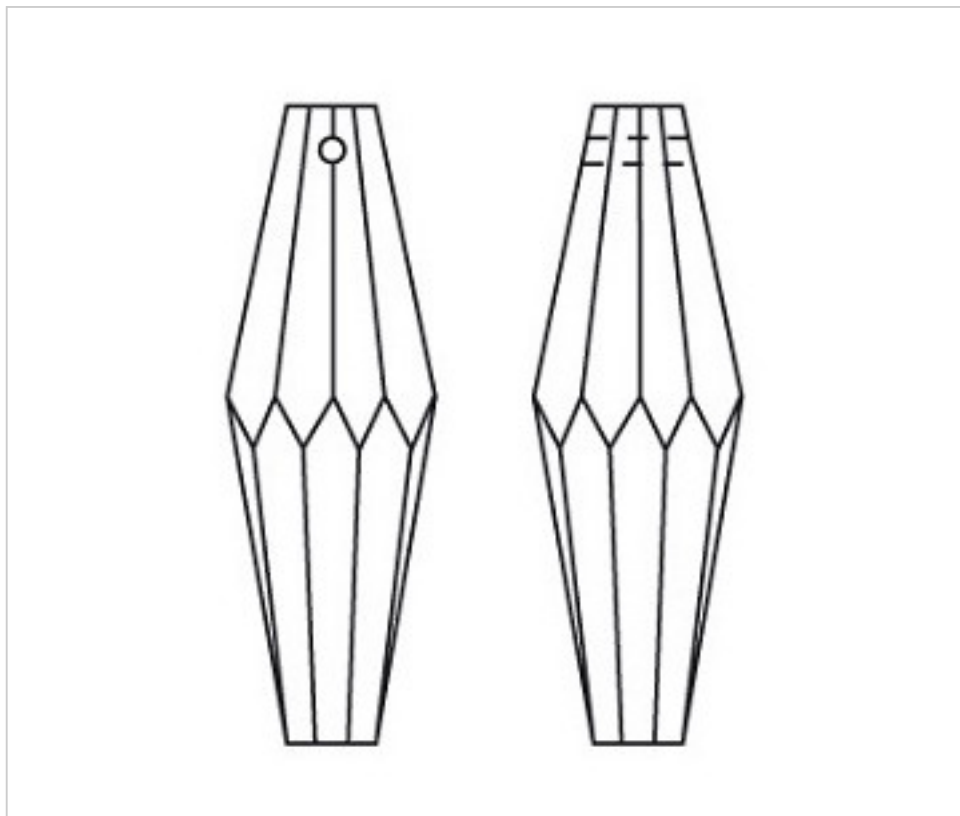

CRYSTAL FOR LAMPS > Scholer Crystal Austria > Schöler Basic Line  
Plain Coffin Stones

**D934138**

**Rectangle 4341/38x14mm**

August 24th, 2024, 12:18

**PRICE**

	Lot	P.V.P. excluding VAT
	1	2,48€
	30	1,66€
	180	1,46€

Continued on next page >>

CRYSTAL FOR LAMPS > Scholer Crystal Austria > Schöler Basic Line  
Plain Coffin Stones

D934138

Rectangle 4341/38x14mm

## OTHER FEATURES

---

Length (mm): 38

Width (mm): 14

Colour: Transparent

## DOCUMENTS

---

 [Rectangle 4341/38x14mm](#)