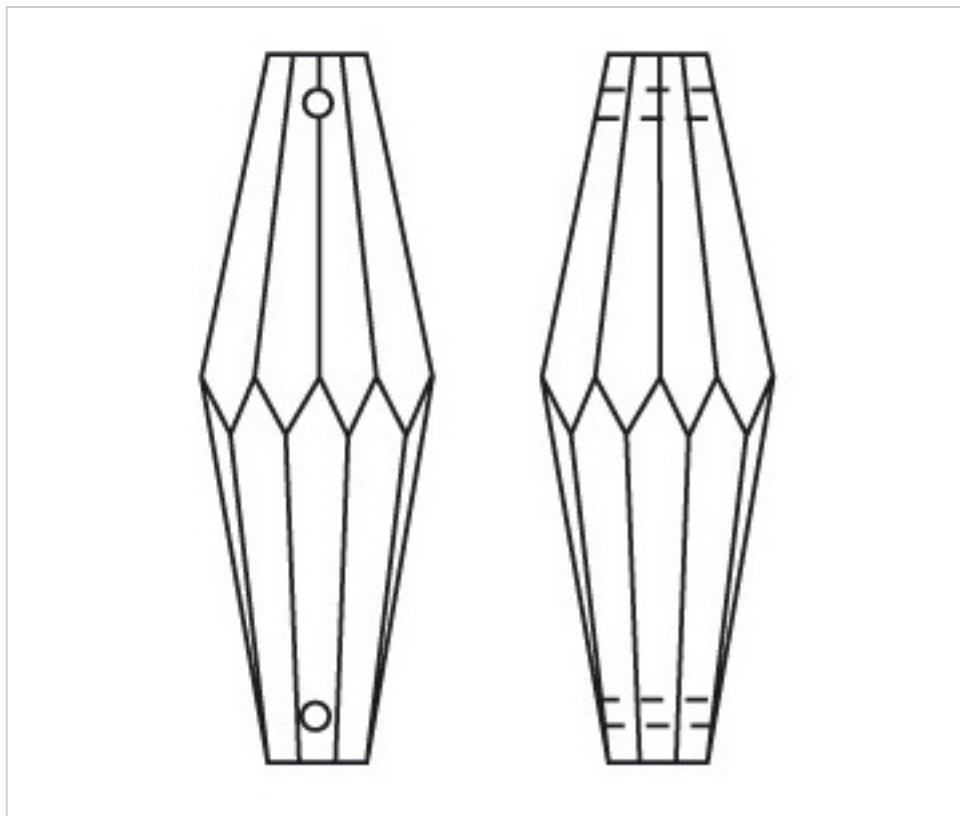

D934225

Rectangle 4342/28x10mm 2 holes

April 04th, 2025, 17:47

PRICE

	Lot	P.V.P. excluding VAT
	1	2,09€
	60	1,38€
	360	1,22€

Continued on next page >>

CRYSTAL FOR LAMPS > Scholer Crystal Austria > Schöler Basic Line
Plain Coffin Stones

D934225

Rectangle 4342/28x10mm 2 holes

TECHNICAL SPECIFICATIONS

Packging: Box 360 Units

OTHER FEATURES

Length (mm): 28

Width (mm): 10

Colour: Transparent

DOCUMENTS

 [Rectangle 4342/28x10mm 2 holes](#)