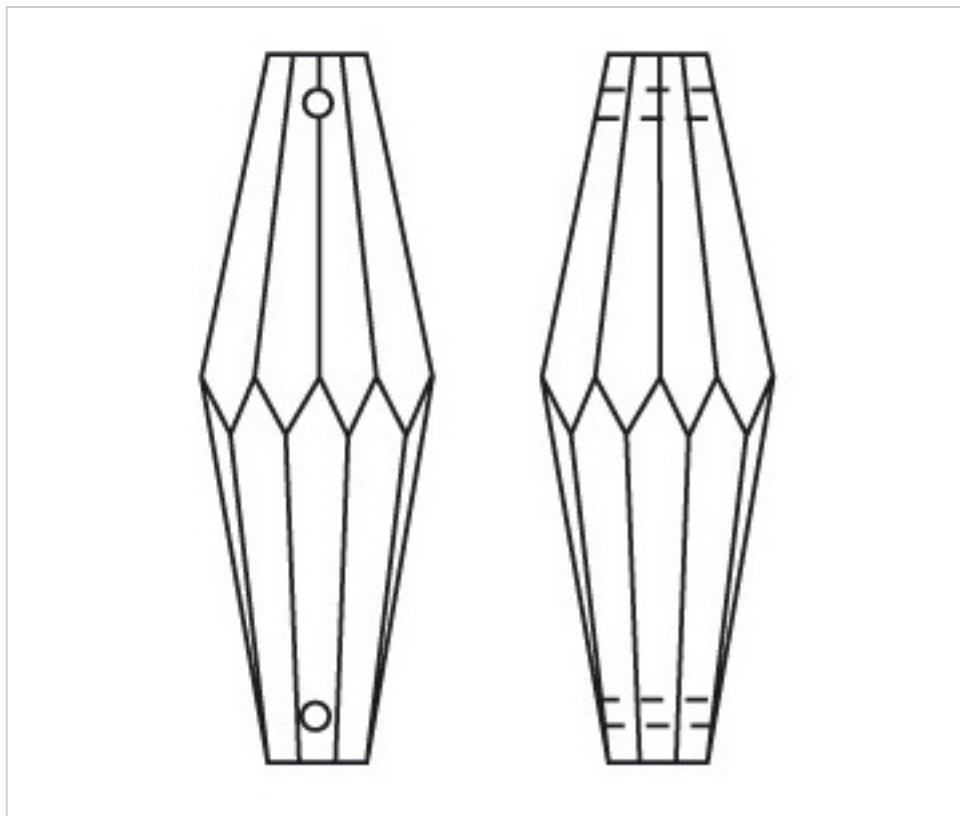

D934225

Rectangle 4342/28x10mm 2 holes

August 24th, 2024, 12:12

**PRICE**

Lot	P.V.P. excluding VAT
1	2,09€
60	1,38€
360	1,22€

Continued on next page >>

CRYSTAL FOR LAMPS > Scholer Crystal Austria > Schöler Basic Line  
Plain Coffin Stones

D934225

Rectangle 4342/28x10mm 2 holes

## OTHER FEATURES

---

Length (mm): 28

Width (mm): 10

Colour: Transparent

## DOCUMENTS

---

 [Rectangle 4342/28x10mm 2 holes](#)