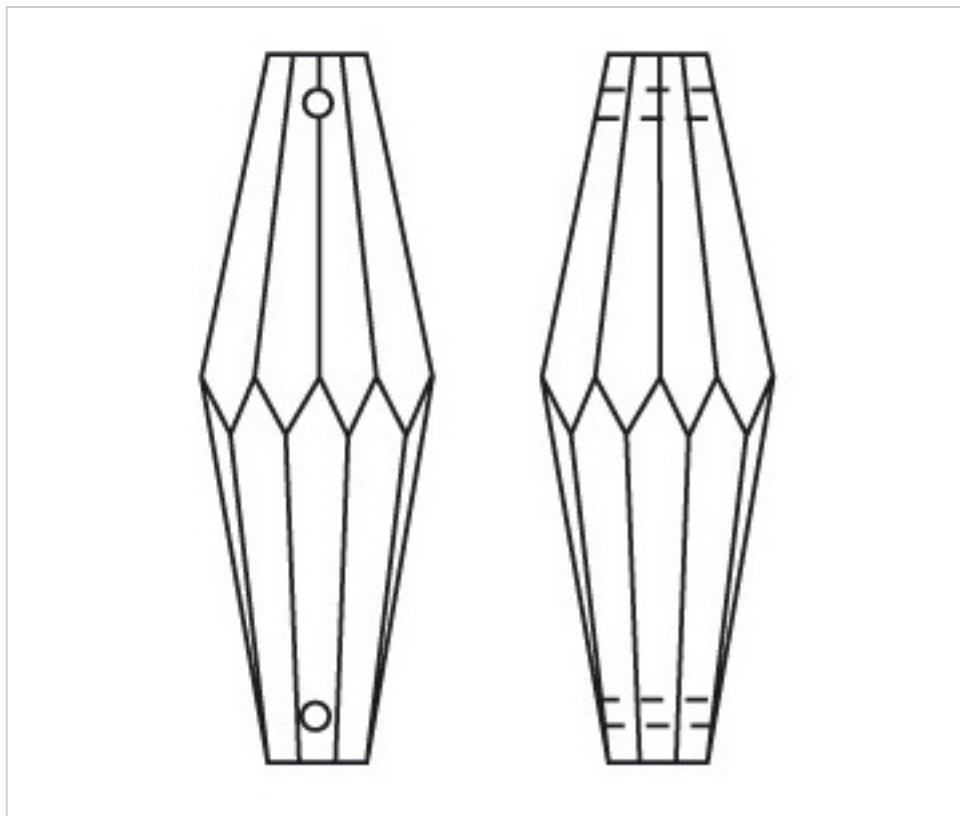

D934225

Rectangle 4342/28x10mm 2 holes

February 22nd, 2025, 16:50

PRICE

	Lot	P.V.P. excluding VAT
	1	2,09€
	60	1,38€
	360	1,22€

Continued on next page >>

CRYSTAL FOR LAMPS > Scholer Crystal Austria > Schöler Basic Line
Plain Coffin Stones

D934225

Rectangle 4342/28x10mm 2 holes

TECHNICAL SPECIFICATIONS

Packging: Box 360 Units

OTHER FEATURES

Length (mm): 28

Width (mm): 10

Colour: Transparent

DOCUMENTS

 [Rectangle 4342/28x10mm 2 holes](#)