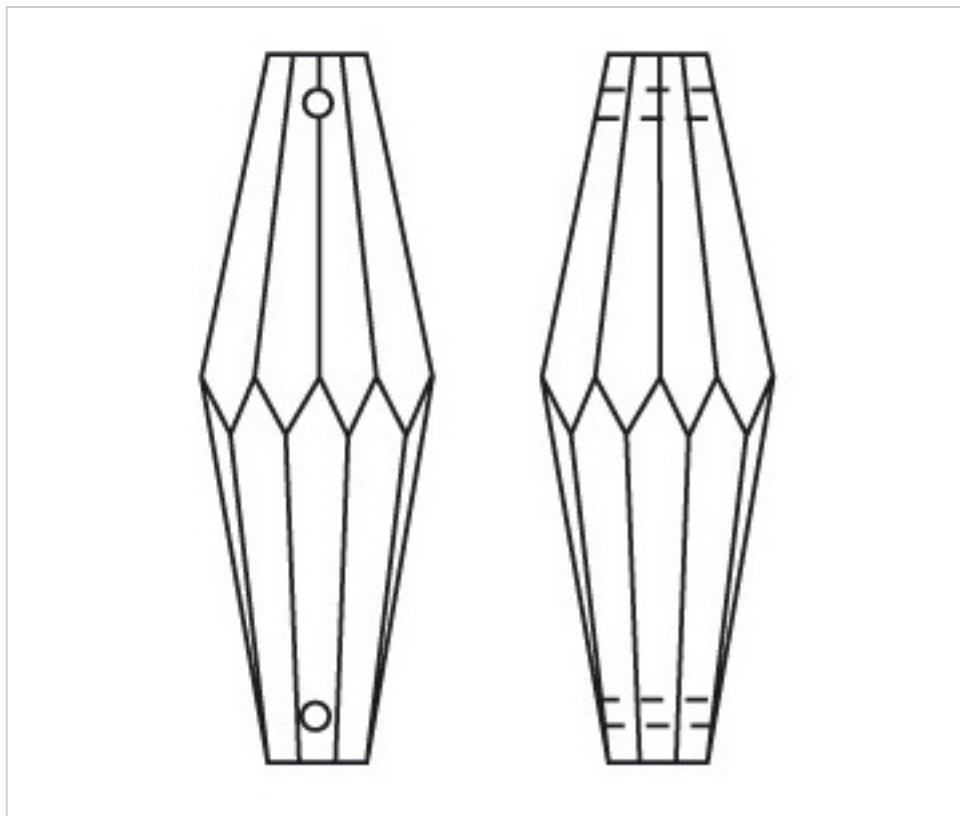

CRYSTAL FOR LAMPS > Scholer Crystal Austria > Schöler Basic Line
Plain Coffin Stones

D93422T

Rectangle 4342/28x10mm 2 holes Topaz

February 22nd, 2025, 16:34

PRICE

	Lot	P.V.P. excluding VAT
Pedido mínimo	360	2,94€

Continued on next page >>

CRYSTAL FOR LAMPS > Scholer Crystal Austria > Schöler Basic Line
Plain Coffin Stones

D93422T

Rectangle 4342/28x10mm 2 holes Topaz

TECHNICAL SPECIFICATIONS

Packging: Box 360 Units

OTHER FEATURES

Length (mm): 28

Width (mm): 10

Colour: Topaz

DOCUMENTS

 [Rectangle 4342/28x10mm 2 holes Topaz](#)