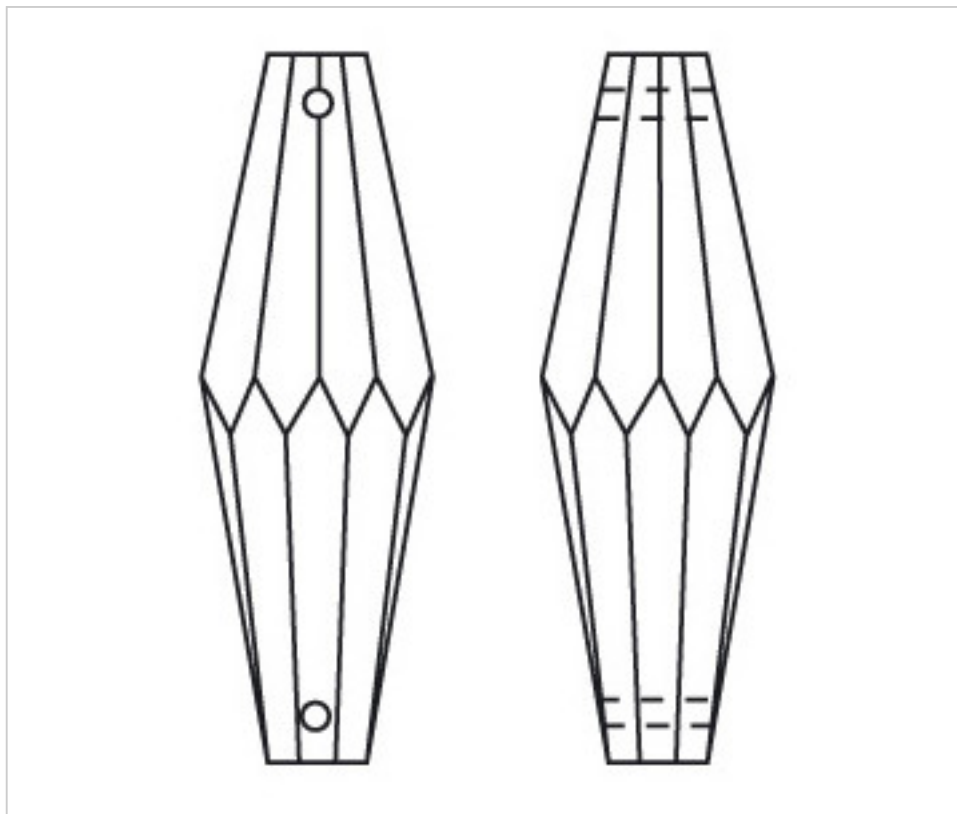

CRYSTAL FOR LAMPS > Scholer Crystal Austria > Schöler Basic Line  
Plain Coffin Stones

D93422T

Rectangle 4342/28x10mm 2 holes Topaz

April 04th, 2025, 17:44

## PRICE

	Lot	P.V.P. excluding VAT
Pedido mínimo	360	2,94€

Continued on next page >>

CRYSTAL FOR LAMPS > Scholer Crystal Austria > Schöler Basic Line  
Plain Coffin Stones

D93422T

Rectangle 4342/28x10mm 2 holes Topaz

## OTHER FEATURES

---

Length (mm): 28

Width (mm): 10

Colour: Topaz