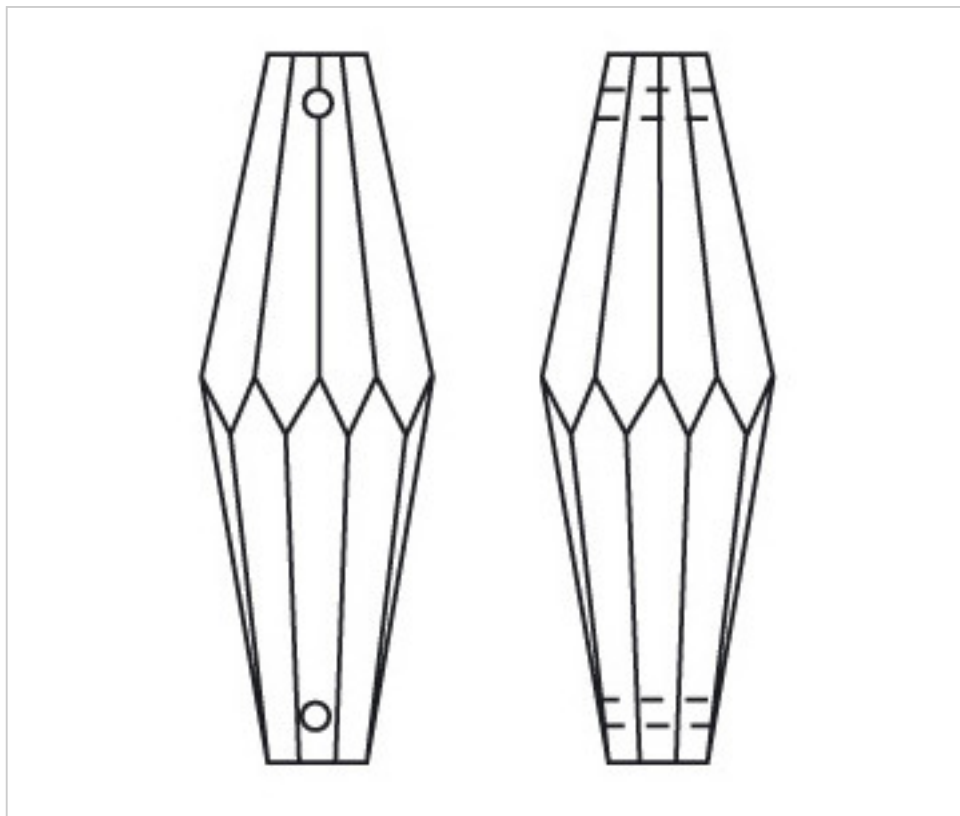

CRYSTAL FOR LAMPS > Scholer Crystal Austria > Schöler Basic Line  
Plain Coffin Stones

D93422T

Rectangle 4342/28x10mm 2 holes Topaz

November 23rd, 2024, 09:03

**PRICE**

	Lot	P.V.P. excluding VAT
Pedido mínimo	360	2,68€

Continued on next page >>

CRYSTAL FOR LAMPS > Scholer Crystal Austria > Schöler Basic Line  
Plain Coffin Stones

D93422T

Rectangle 4342/28x10mm 2 holes Topaz

## OTHER FEATURES

---

Length (mm): 28

Width (mm): 10

Colour: Topaz