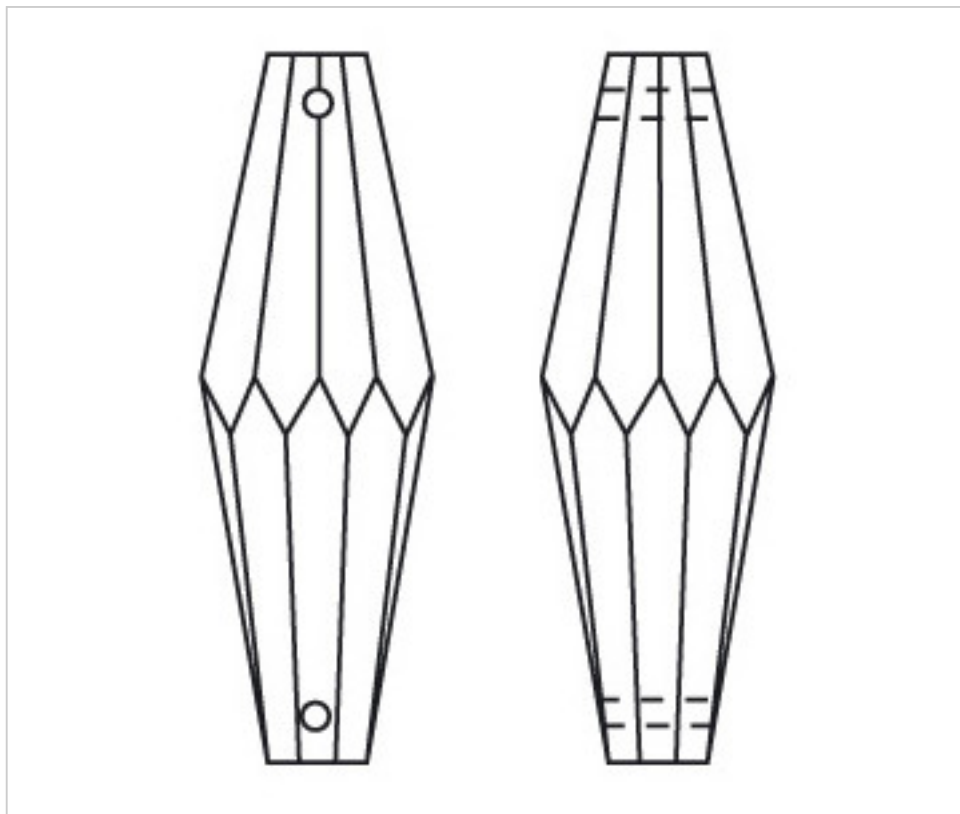

CRYSTAL FOR LAMPS > Scholer Crystal Austria > Schöler Basic Line  
Plain Coffin Stones

D93423R

Rectangle 4342/38x14mm 2 holes Ruby

August 24th, 2024, 14:09

**PRICE**

Lot	P.V.P. excluding VAT
1	5,53€
30	3,68€
180	3,19€

Continued on next page >>

CRYSTAL FOR LAMPS > Scholer Crystal Austria > Schöler Basic Line  
Plain Coffin Stones

D93423R

Rectangle 4342/38x14mm 2 holes Ruby

## OTHER FEATURES

---

Length (mm): 38

Width (mm): 14

Colour: Ruby

## DOCUMENTS

---

 [Rectangle 4342/38x14mm 2 holes Ruby](#)