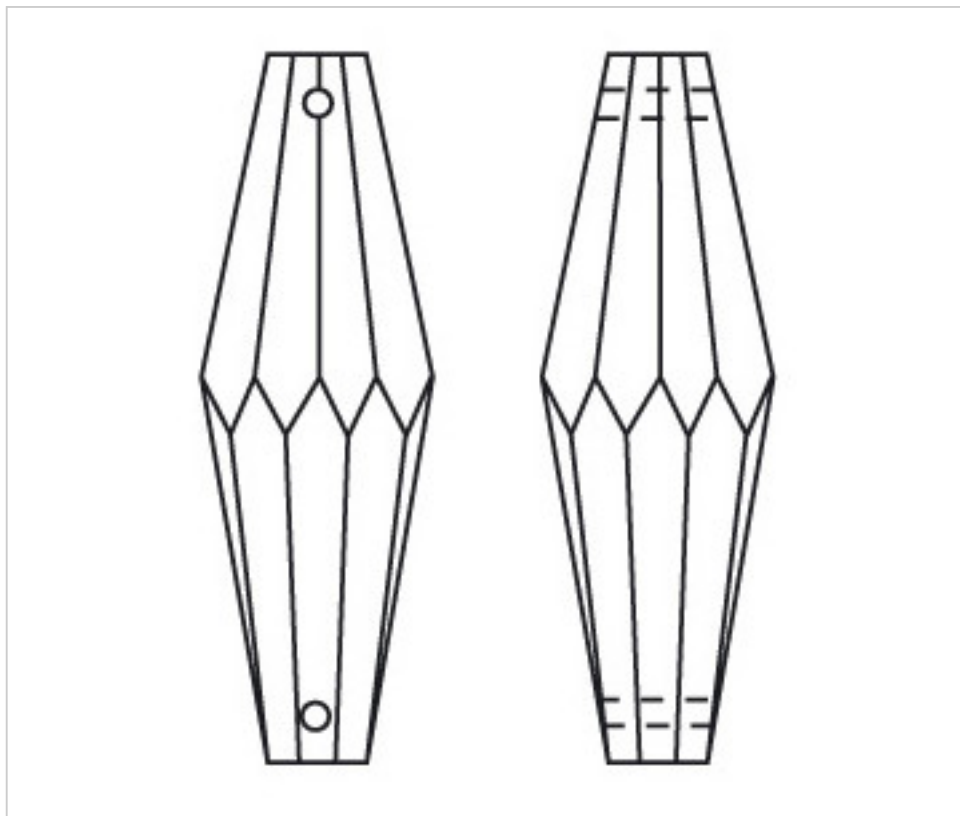

CRYSTAL FOR LAMPS > Scholer Crystal Austria > Schöler Basic Line  
Plain Coffin Stones

D93423Z

Rectangle 4342/38x14mm 2 holes Sapphire

August 24th, 2024, 14:15

**PRICE**

Lot	P.V.P. excluding VAT
1	5,53€
30	3,68€
180	3,19€

Continued on next page >>

CRYSTAL FOR LAMPS > Scholer Crystal Austria > Schöler Basic Line  
Plain Coffin Stones

D93423Z

Rectangle 4342/38x14mm 2 holes Sapphire

## OTHER FEATURES

---

Length (mm): 38

Width (mm): 14

Colour: Sapphire

## DOCUMENTS

---

 [Rectangle 4342/38x14mm 2 holes Sapphire](#)