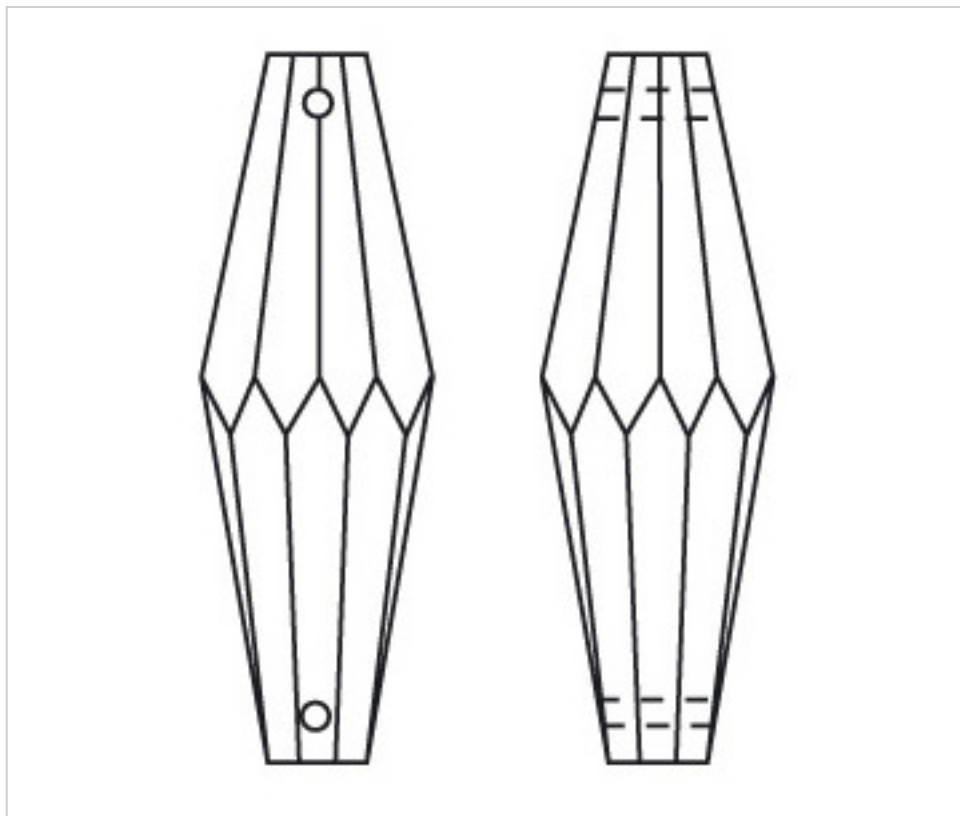

CRYSTAL FOR LAMPS > Scholer Crystal Austria > Schöler Basic Line
Plain Coffin Stones

D93423S

Rectangle 4342/38x14mm 2 holes Smoke

August 24th, 2024, 14:14

PRICE

Lot	P.V.P. excluding VAT
1	5,53€
30	3,68€
180	3,19€

Continued on next page >>

CRYSTAL FOR LAMPS > Scholer Crystal Austria > Schöler Basic Line
Plain Coffin Stones

D93423S

Rectangle 4342/38x14mm 2 holes Smoke

TECHNICAL SPECIFICATIONS

Packging: Box 180 Units

OTHER FEATURES

Length (mm): 38

Width (mm): 14

Colour: Smoke

DOCUMENTS

 [Rectangle 4342/38x14mm 2 holes Smoke](#)