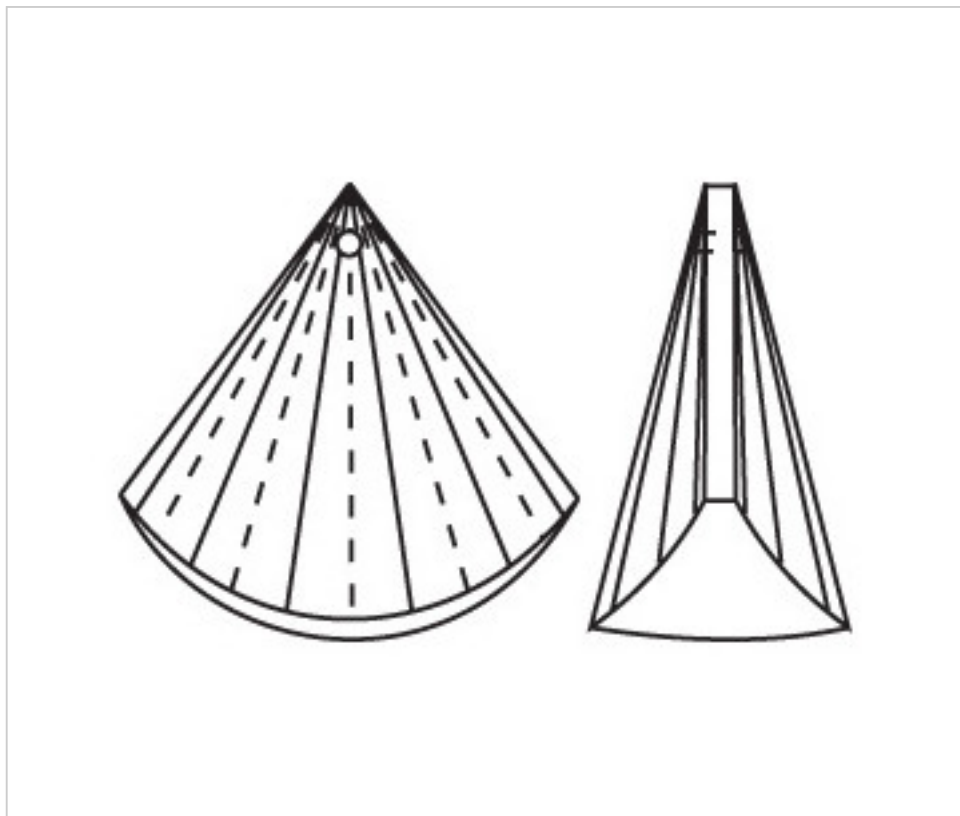

D932745

Cone 3217/45mm

December 03rd, 2024, 18:38

PRICE

	Lot	P.V.P. excluding VAT
Pedido mínimo	28	3,42€

Continued on next page >>

CRYSTAL FOR LAMPS > Scholer Crystal Austria > Schöler Fantastic Line
Fantastic Pendants

D932745

Cone 3217/45mm

TECHNICAL SPECIFICATIONS

Weight: 38 Grams

Packging: Box 28 Units

OTHER FEATURES

Length (mm): 45

Colour: Transparent

DOCUMENTS

 [Cone 3217/45mm](#)