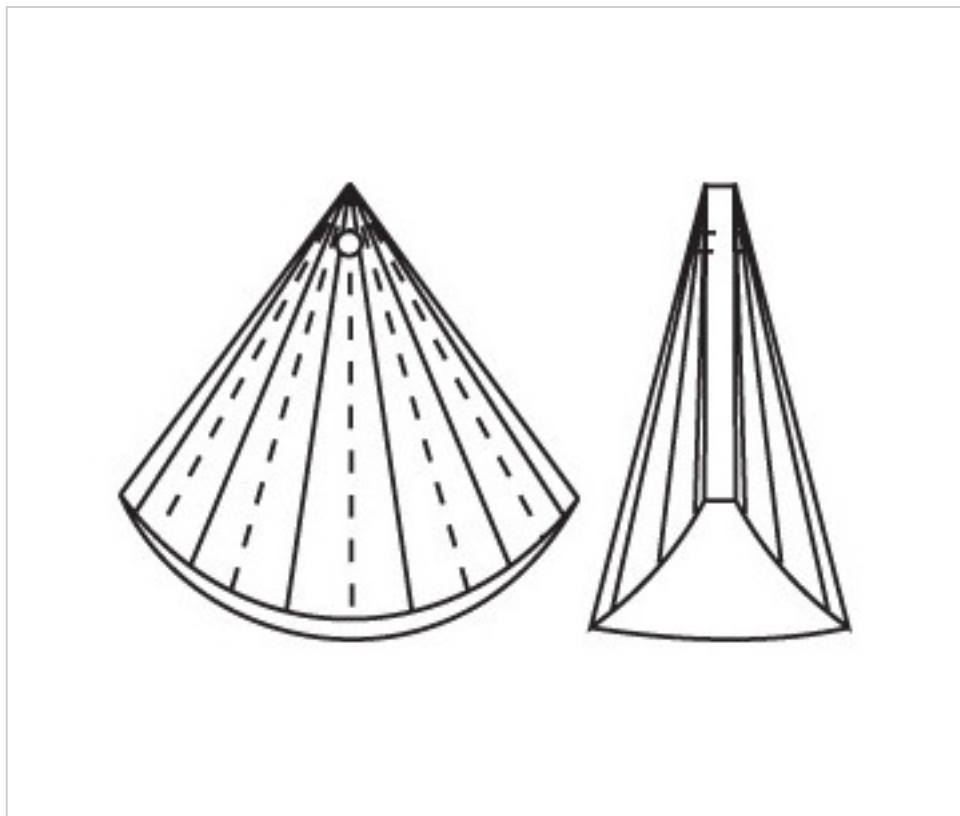

CRYSTAL FOR LAMPS > Scholer Crystal Austria > Schöler Fantastic Line  
Fantastic Pendants

D932745

Cone 3217/45mm

July 22nd, 2024, 11:34

## OTHER FEATURES

---

Length (mm): 45

Colour: Transparent

## DOCUMENTS

---

 [Cone 3217/45mm](#)