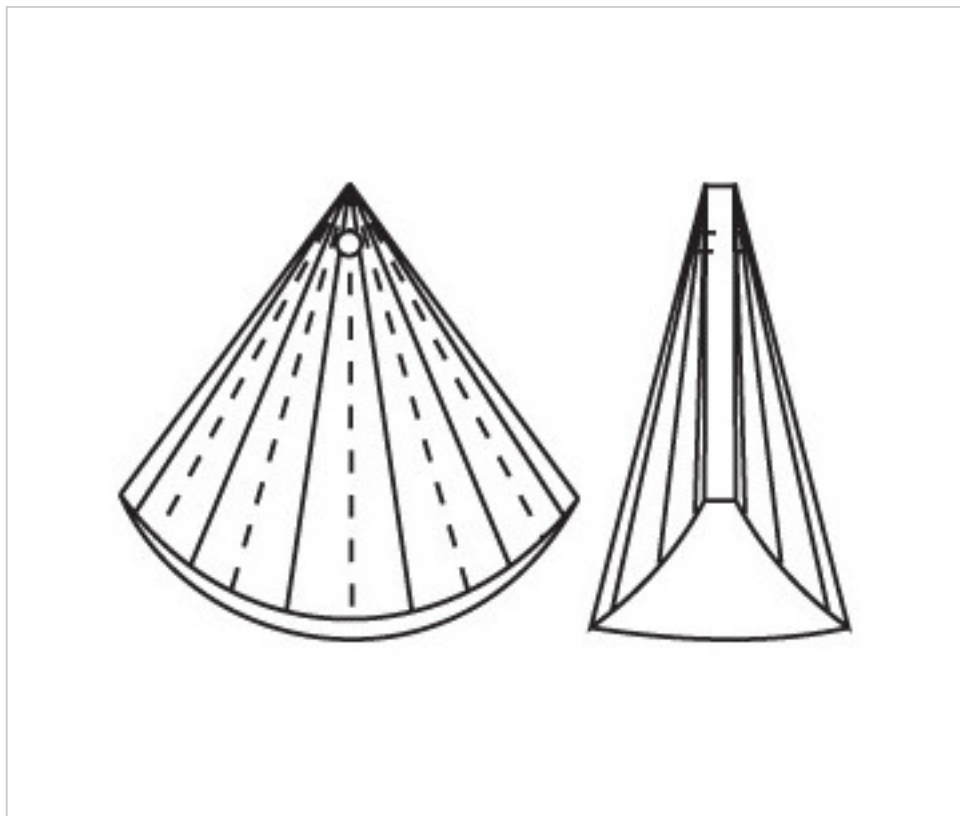

D932745

Cone 3217/45mm

April 05th, 2025, 16:26

## PRICE

	Lot	P.V.P. excluding VAT
Pedido mínimo	28	3,74€

Continued on next page >>

CRYSTAL FOR LAMPS > Scholer Crystal Austria > Schöler Fantastic Line  
Fantastic Pendants

D932745

Cone 3217/45mm

## OTHER FEATURES

---

Length (mm): 45

Colour: Transparent

## DOCUMENTS

---

 [Cone 3217/45mm](#)