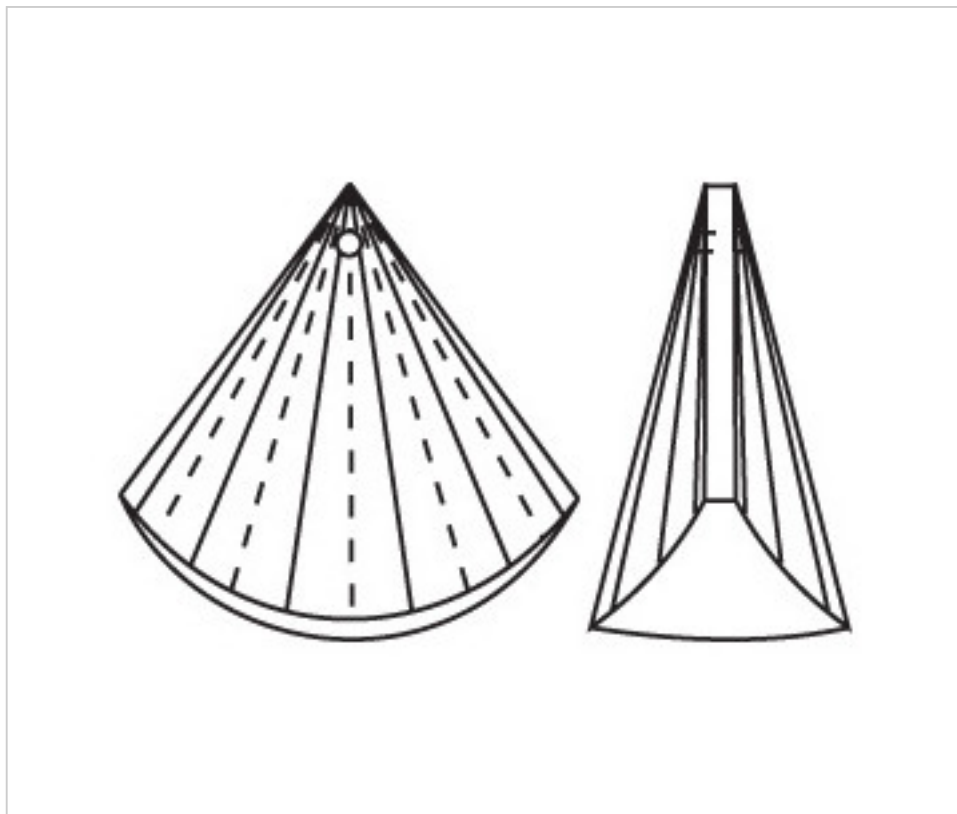

CRYSTAL FOR LAMPS > Scholer Crystal Austria > Schöler Fantastic Line
Fantastic Pendants

D932745

Cone 3217/45mm

February 22nd, 2025, 17:48

PRICE

	Lot	P.V.P. excluding VAT
Pedido mínimo	28	3,74€

Continued on next page >>

CRYSTAL FOR LAMPS > Scholer Crystal Austria > Schöler Fantastic Line
Fantastic Pendants

D932745

Cone 3217/45mm

TECHNICAL SPECIFICATIONS

Weight: 38 Grams

Packging: Box 28 Units

OTHER FEATURES

Length (mm): 45

Colour: Transparent

DOCUMENTS

 [Cone 3217/45mm](#)