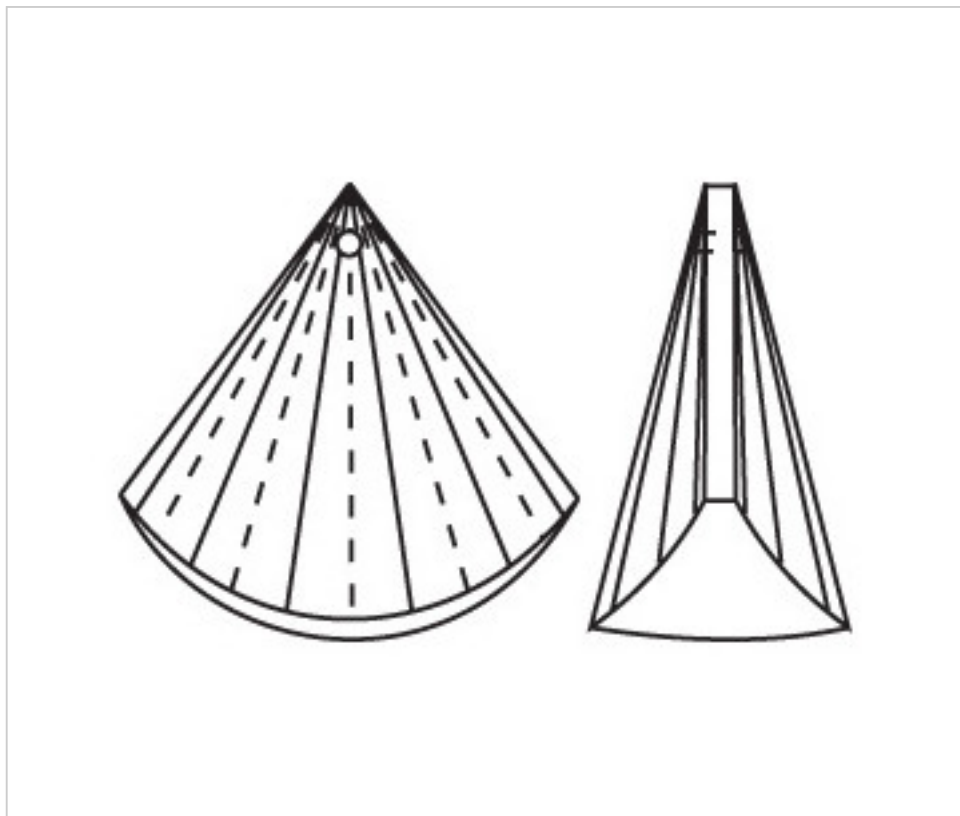

CRYSTAL FOR LAMPS > Scholer Crystal Austria > Schöler Fantastic Line
Fantastic Pendants

D932745

Cone 3217/45mm

January 22nd, 2025, 05:16

PRICE

	Lot	P.V.P. excluding VAT
Pedido mínimo	28	3,74€

Continued on next page >>

CRYSTAL FOR LAMPS > Scholer Crystal Austria > Schöler Fantastic Line
Fantastic Pendants

D932745

Cone 3217/45mm

TECHNICAL SPECIFICATIONS

Weight: 38 Grams

Packging: Box 28 Units

OTHER FEATURES

Length (mm): 45

Colour: Transparent

DOCUMENTS

 [Cone 3217/45mm](#)