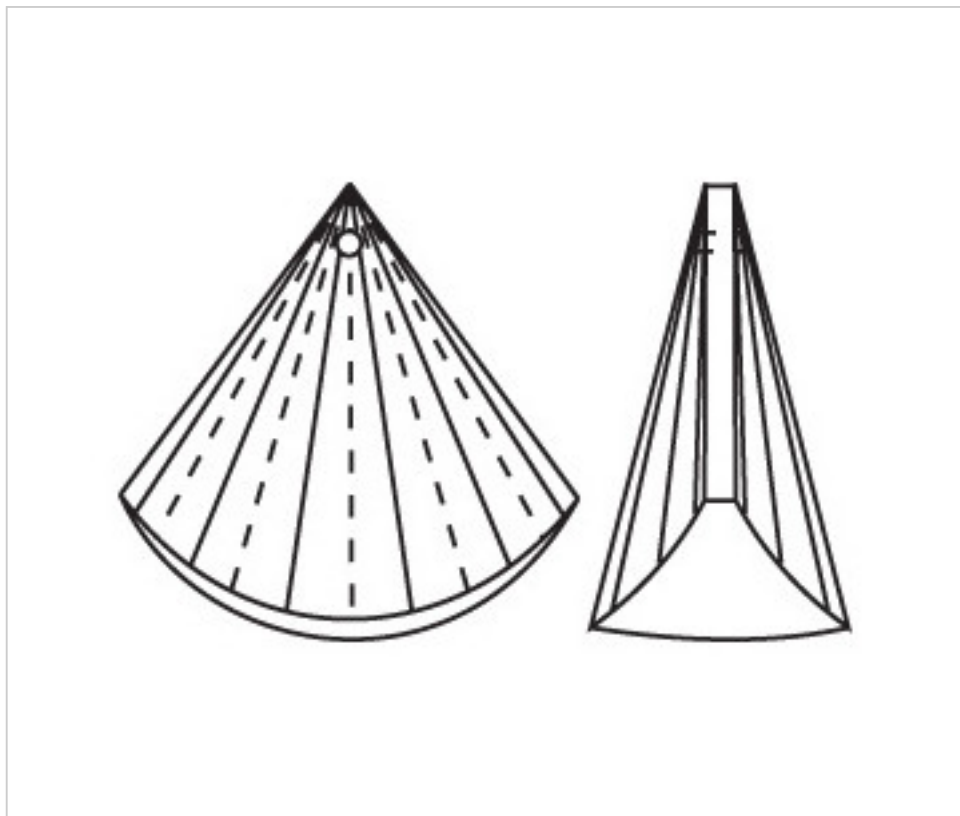

D93274R

Cone 3217/45mm Ruby

July 22nd, 2024, 11:24

PRICE

Lot	P.V.P. excluding VAT
1	10,53€
14	7,03€
28	6,12€

Continued on next page >>

CRYSTAL FOR LAMPS > Scholer Crystal Austria > Schöler Fantastic Line
Fantastic Pendants

D93274R

Cone 3217/45mm Ruby

TECHNICAL SPECIFICATIONS

Weight: 42 Grams

Packging: Box 28 Units

OTHER FEATURES

Length (mm): 45

Colour: Ruby

DOCUMENTS

 [Cone 3217/45mm Ruby](#)