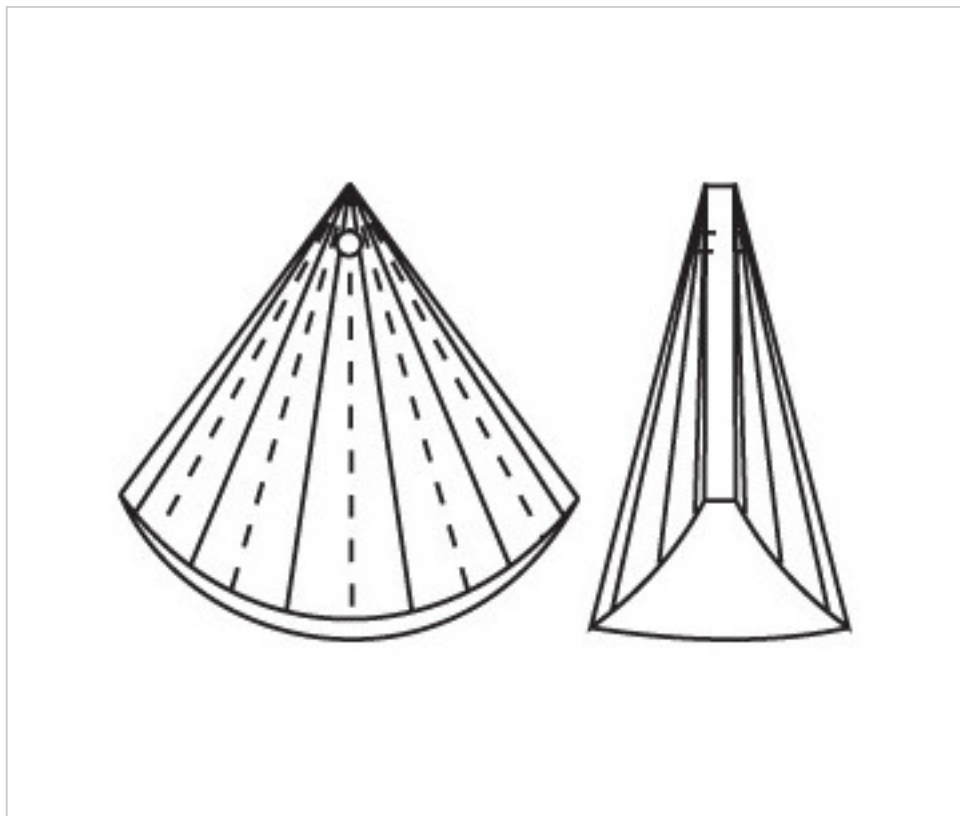

D93274Z

Cone 3217/45mm Sapphire

July 22nd, 2024, 11:24

PRICE

	Lot	P.V.P. excluding VAT
	1	10,53€
	14	7,03€
	28	6,12€

Continued on next page >>

CRYSTAL FOR LAMPS > Scholer Crystal Austria > Schöler Fantastic Line
Fantastic Pendants

D93274Z

Cone 3217/45mm Sapphire

TECHNICAL SPECIFICATIONS

Weight: 42 Grams

Packging: Box 28 Units

OTHER FEATURES

Length (mm): 45

Colour: Sapphire

DOCUMENTS

 [Cone 3217/45mm Sapphire](#)