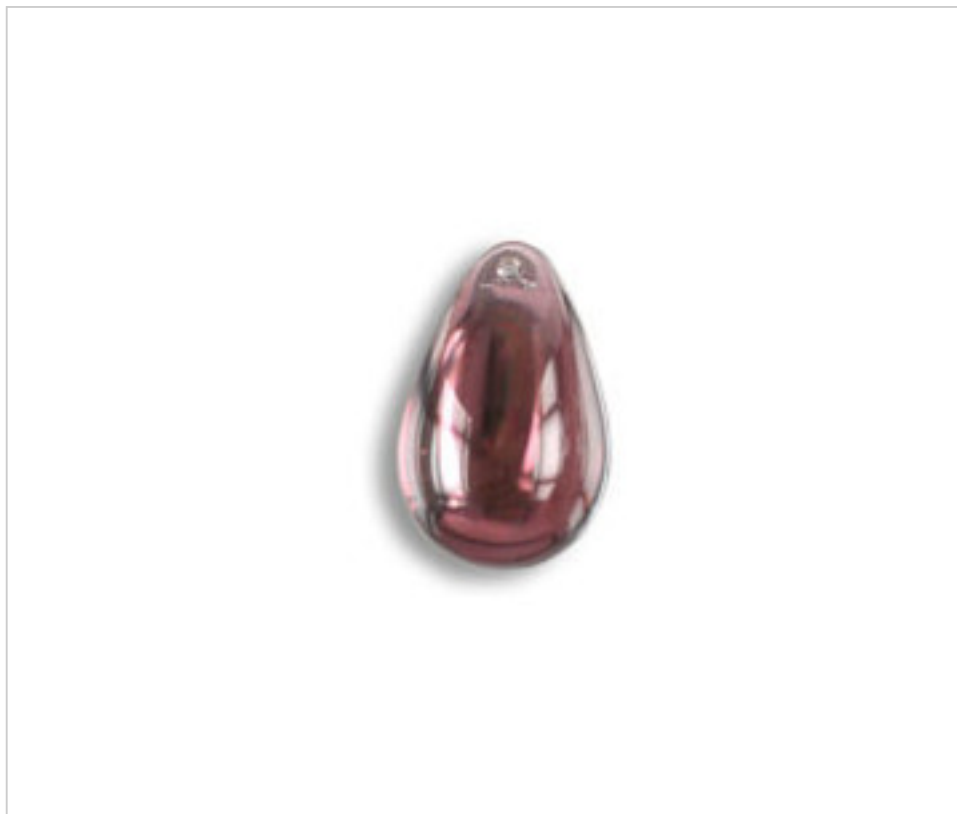

CRYSTAL FOR LAMPS > Scholer Crystal Austria > Schöler Accessories line  
Drops and Grapes

**E15673A**

**Grape 9400/25mm Amethyst**

August 24th, 2024, 16:15

**PRICE**

	Lot	P.V.P. excluding VAT
	1	1,26€
	100	0,85€
	500	0,74€

Continued on next page >>

CRYSTAL FOR LAMPS > Scholer Crystal Austria > Schöler Accessories line  
Drops and Grapes

**E15673A**

**Grape 9400/25mm Amethyst**

## OTHER FEATURES

---

Length (mm): 25

Colour: Amethyst