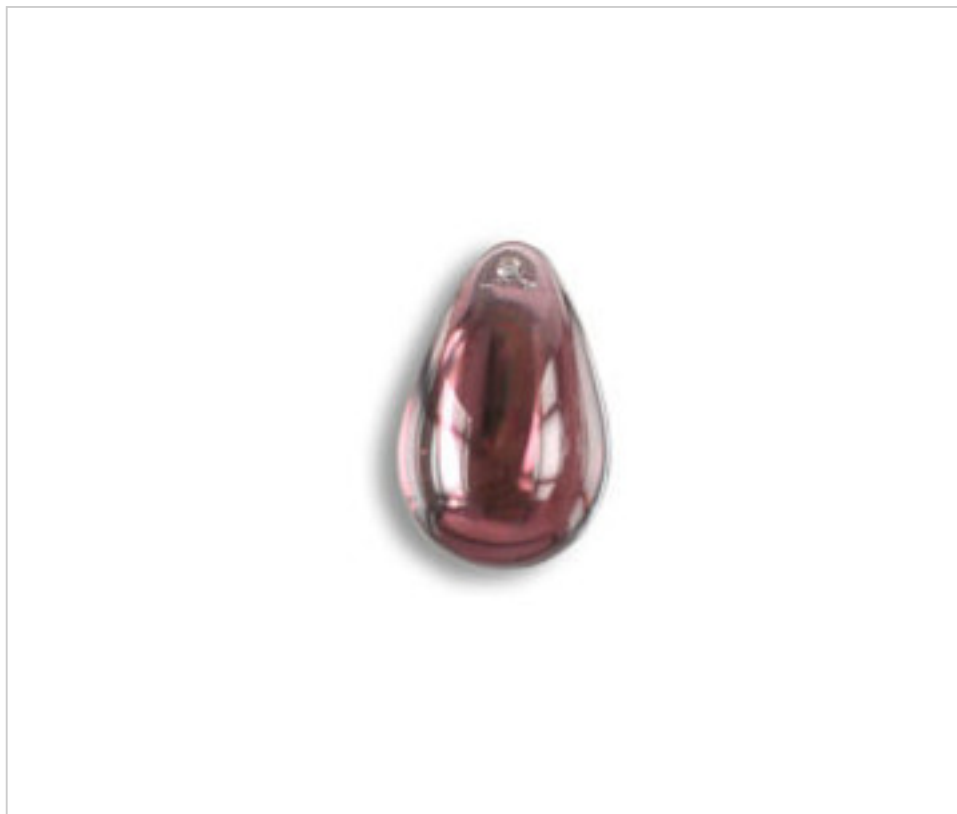

CRYSTAL FOR LAMPS > Scholer Crystal Austria > Schöler Accessories line  
Drops and Grapes

**E15673A**

**Grape 9400/25mm Amethyst**

April 05th, 2025, 02:54

**PRICE**

	Lot	P.V.P. excluding VAT
	1	1,26€
	100	0,85€
	500	0,74€

Continued on next page >>

CRYSTAL FOR LAMPS > Scholer Crystal Austria > Schöler Accessories line  
Drops and Grapes

**E15673A**

**Grape 9400/25mm Amethyst**

## **OTHER FEATURES**

---

Length (mm): 25

Colour: Amethyst