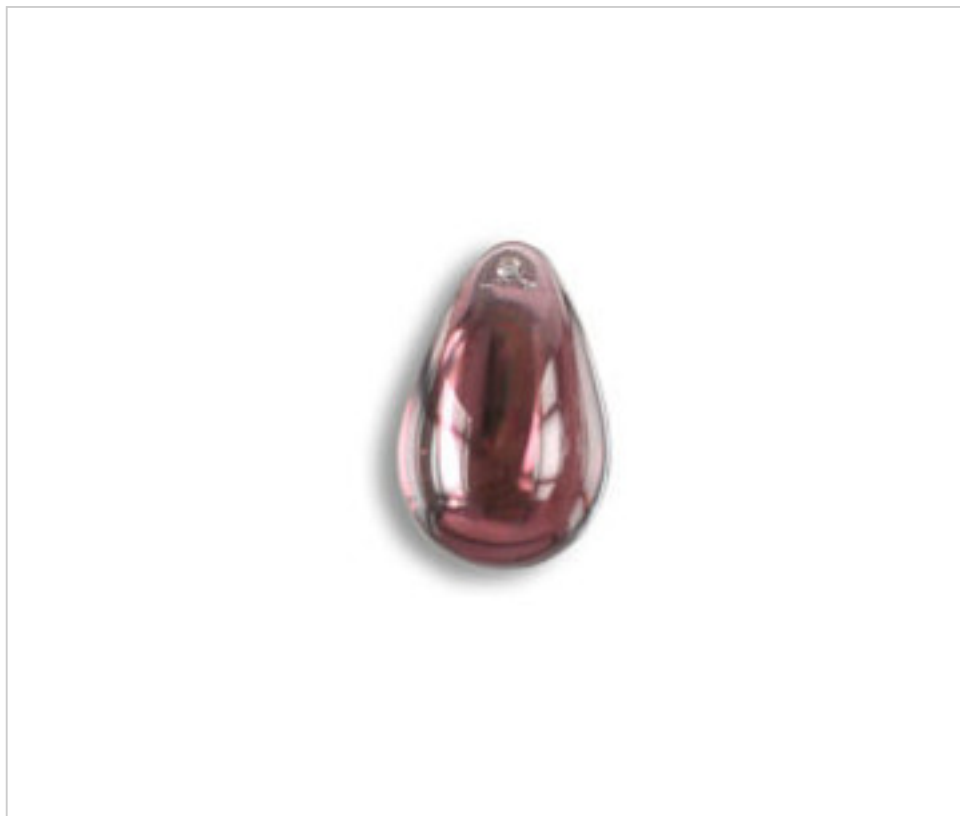

CRYSTAL FOR LAMPS > Scholer Crystal Austria > Schöler Accessories line
Drops and Grapes

E15673A

Grape 9400/25mm Amethyst

January 22nd, 2025, 05:30

PRICE

	Lot	P.V.P. excluding VAT
	1	1,26€
	100	0,85€
	500	0,74€

Continued on next page >>

CRYSTAL FOR LAMPS > Scholer Crystal Austria > Schöler Accessories line
Drops and Grapes

E15673A

Grape 9400/25mm Amethyst

TECHNICAL SPECIFICATIONS

Weight: 8 Grams

Packging: Box 500 Units

OTHER FEATURES

Length (mm): 25

Colour: Amethyst

DOCUMENTS

 [Grape 9400/25mm Amethyst](#)