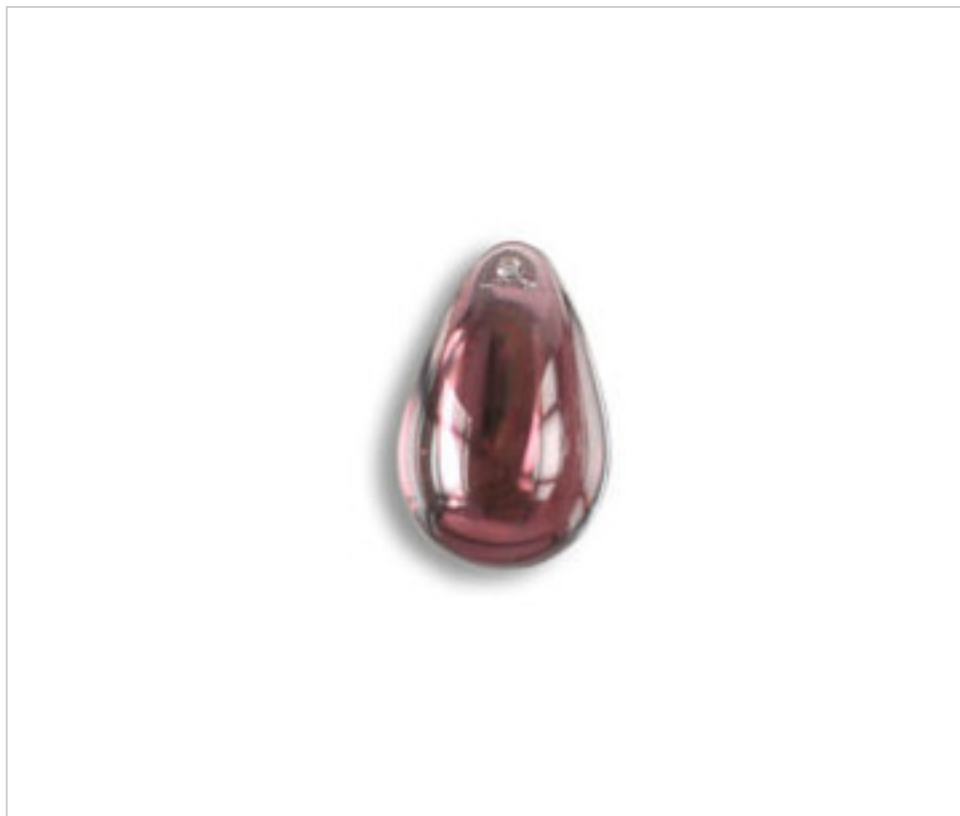

CRYSTAL FOR LAMPS > Scholer Crystal Austria > Schöler Accessories line
Drops and Grapes

E15673A

Grape 9400/25mm Amethyst

February 22nd, 2025, 21:46

PRICE

	Lot	P.V.P. excluding VAT
	1	1,26€
	100	0,85€
	500	0,74€

Continued on next page >>

CRYSTAL FOR LAMPS > Scholer Crystal Austria > Schöler Accessories line
Drops and Grapes

E15673A

Grape 9400/25mm Amethyst

TECHNICAL SPECIFICATIONS

Weight: 8 Grams

Packging: Box 500 Units

OTHER FEATURES

Length (mm): 25

Colour: Amethyst

DOCUMENTS

 [Grape 9400/25mm Amethyst](#)