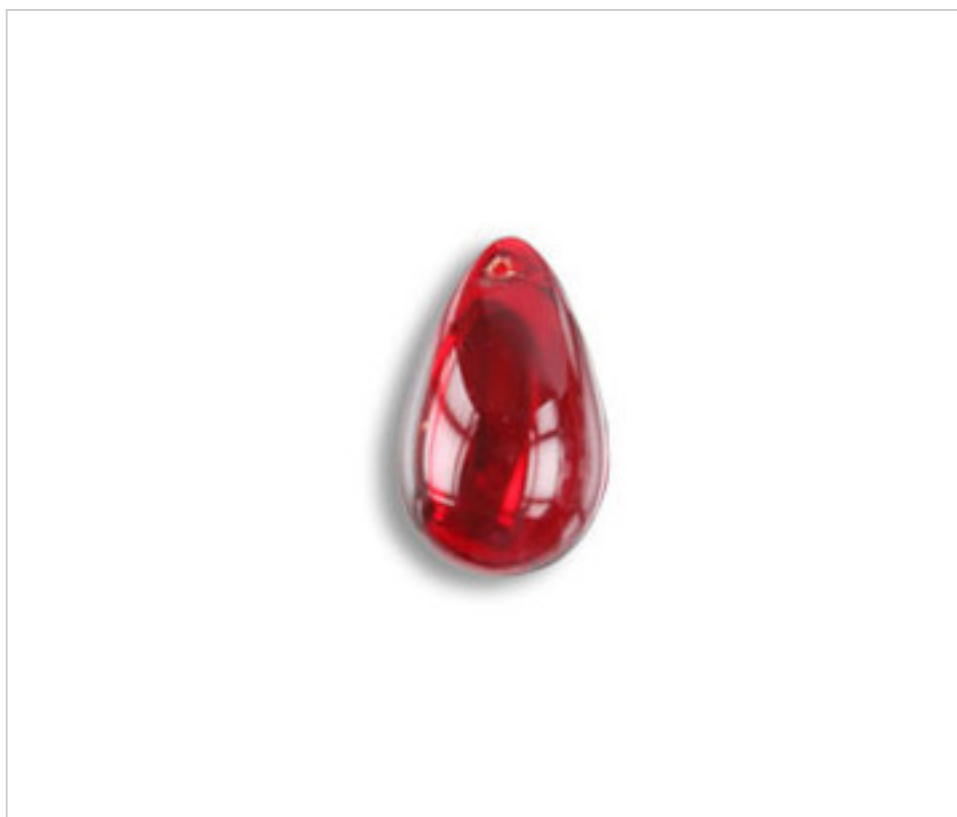

CRYSTAL FOR LAMPS > Scholer Crystal Austria > Schöler Accessories line
Drops and Grapes

E15673R

Grape 9400/25mm Ruby

August 24th, 2024, 16:15

PRICE

	Lot	P.V.P. excluding VAT
	1	1,26€
	100	0,85€
	500	0,74€

Continued on next page >>

CRYSTAL FOR LAMPS > Scholer Crystal Austria > Schöler Accessories line
Drops and Grapes

E15673R

Grape 9400/25mm Ruby

TECHNICAL SPECIFICATIONS

Weight: 8 Grams

Packging: Box 500 Units

OTHER FEATURES

Length (mm): 25

Colour: Ruby

DOCUMENTS

 [Grape 9400/25mm Ruby](#)