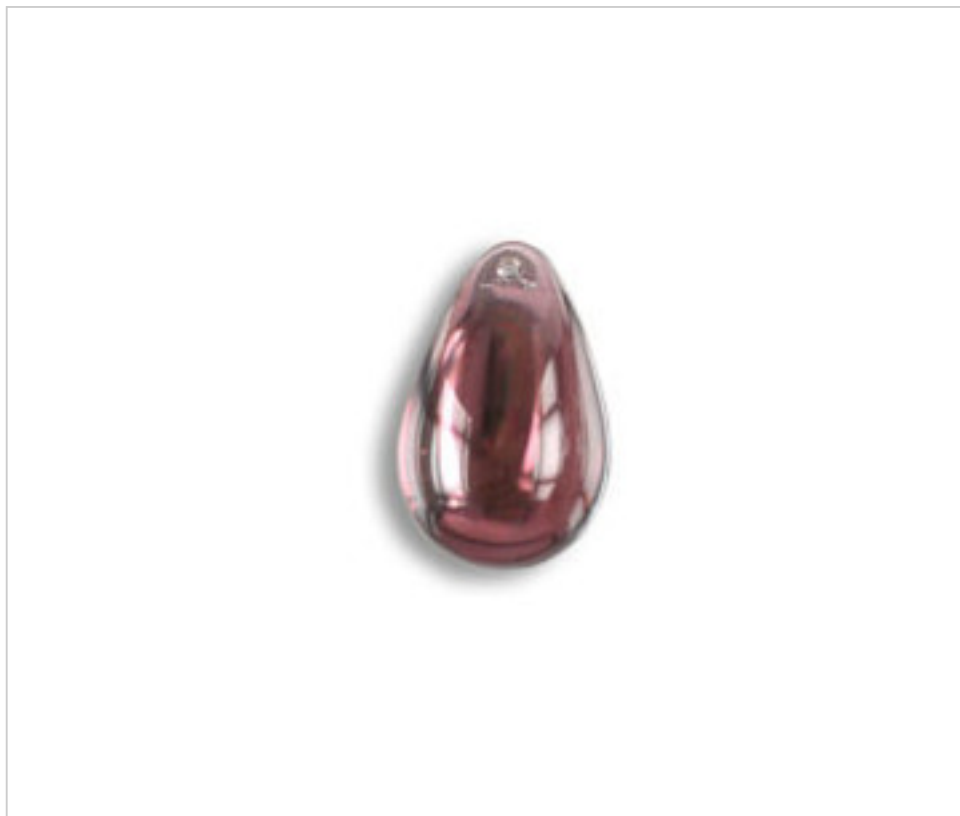

CRYSTAL FOR LAMPS > Scholer Crystal Austria > Schöler Accessories line
Drops and Grapes

E15674A

Grape 9400/29mm Amethyst

August 24th, 2024, 14:15

PRICE

	Lot	P.V.P. excluding VAT
	1	1,57€
	80	1,04€
	400	0,90€

Continued on next page >>

CRYSTAL FOR LAMPS > Scholer Crystal Austria > Schöler Accessories line
Drops and Grapes

E15674A

Grape 9400/29mm Amethyst

TECHNICAL SPECIFICATIONS

Packging: Box 400 Units

OTHER FEATURES

Length (mm): 29

Colour: Amethyst

DOCUMENTS

 [Grape 9400/29mm Amethyst](#)