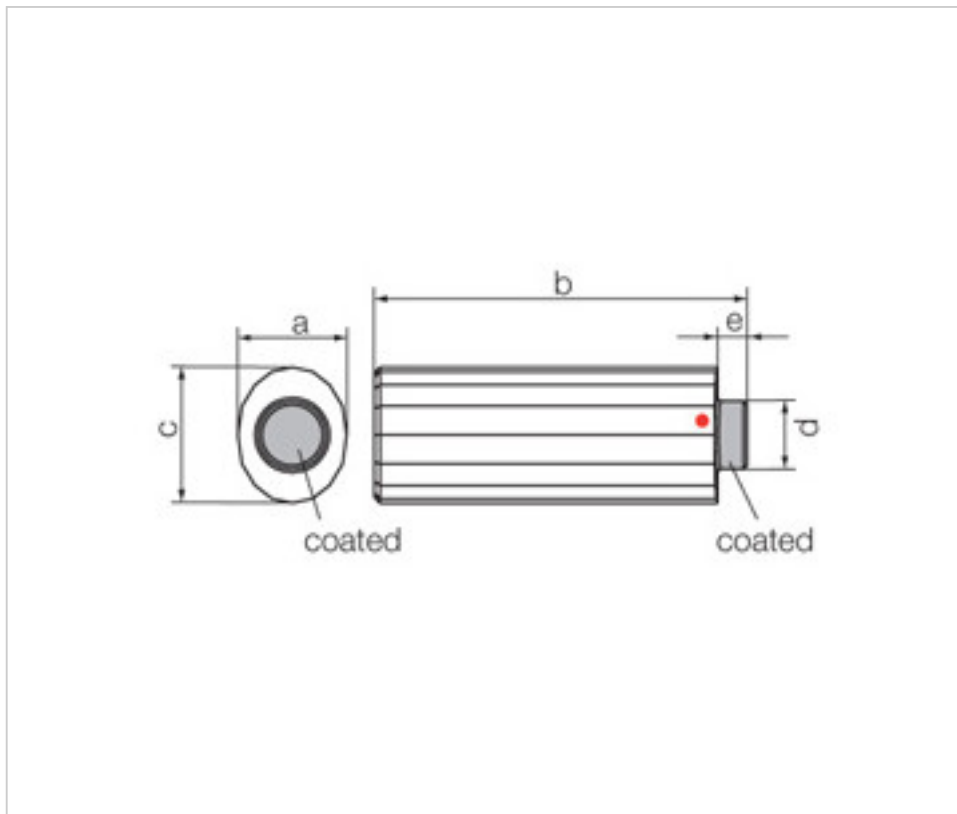

SWAROVSKI CRYSTAL > Strass Swarovski Crystal > Strass Knots and Handles
Strass Handles

113798301

Bracelet Stick 8988/300 001 15x54mm (ex 8988/300) CAL'V' Swarovski Cry

February 01st, 2025, 20:48

PRICE

| | Lot | P.V.P. excluding VAT |
|--|-----|----------------------|
| | 1 | 28,62€ |
| | 20 | 22,90€ |
| | 80 | 19,91€ |

Continued on next page >>

SWAROVSKI CRYSTAL > Strass Swarovski Crystal > Strass Knots and Handles
Strass Handles

113798301

Bracelet Stick 8988/300 001 15x54mm (ex 8988/300) CAL'V' Swarovski Cry

TECHNICAL SPECIFICATIONS

Weight: 31 Grams

Packging: Box 80 Units

NOTES

Dimensions A=15.8mm(0.3mm+/-) B=54.5mm(0.3mm+/-) C=19.8mm (0.3mm +/-) D=9.8mm(0.2mm +/-) E=4.9mm

OTHER FEATURES

Length (mm): 54,5

Width (mm): 19,8

DOCUMENTS

 [Bracelet Stick 8988/300 001 15x54mm \(ex 8988/300\) CAL"V" Swarovski Cry](#)