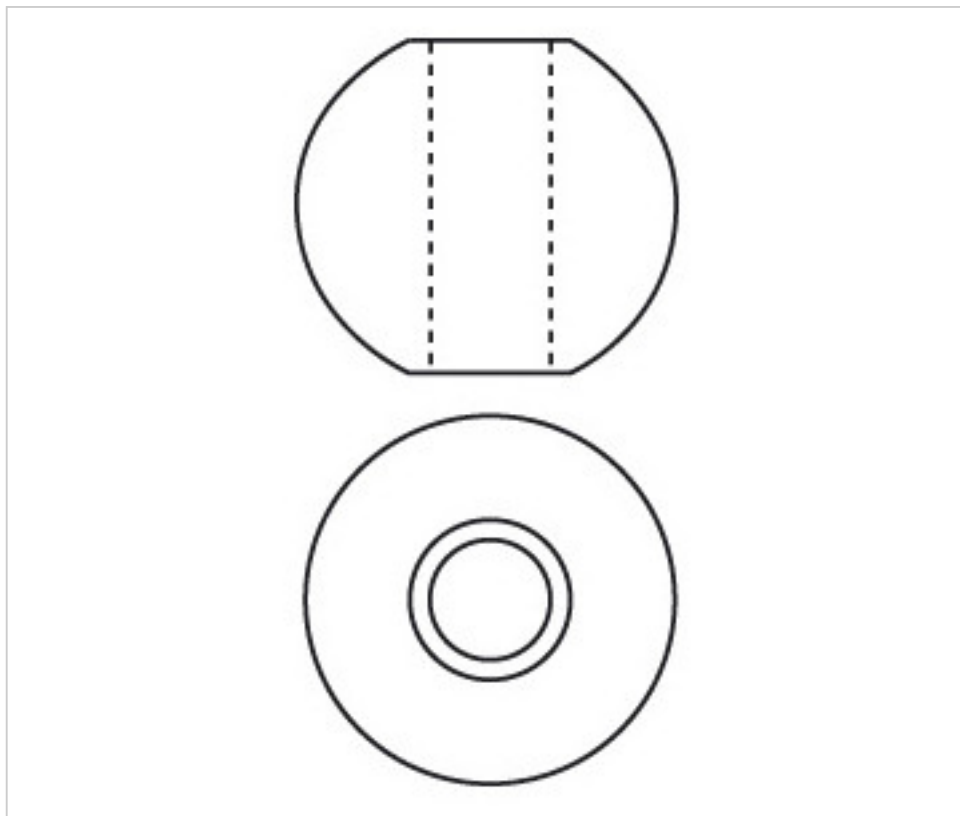

CRYSTAL FOR LAMPS > Scholer Crystal Austria > Schöler Fantastic Line  
Fantastic Knots

**E171090**

**Center part 3710 100mm central hole 13mm**

January 22nd, 2025, 00:56

**PRICE**

Lot	P.V.P. excluding VAT
1	28,08€

Continued on next page >>

CRYSTAL FOR LAMPS > Scholer Crystal Austria > Schöler Fantastic Line  
Fantastic Knots

E171090

Center part 3710 100mm central hole 13mm

## OTHER FEATURES

---

Diameter (mm): 100

Colour: Transparent

Central Hole (mm): 13

## DOCUMENTS

---

 [Center part 3710 100mm central hole 13mm](#)