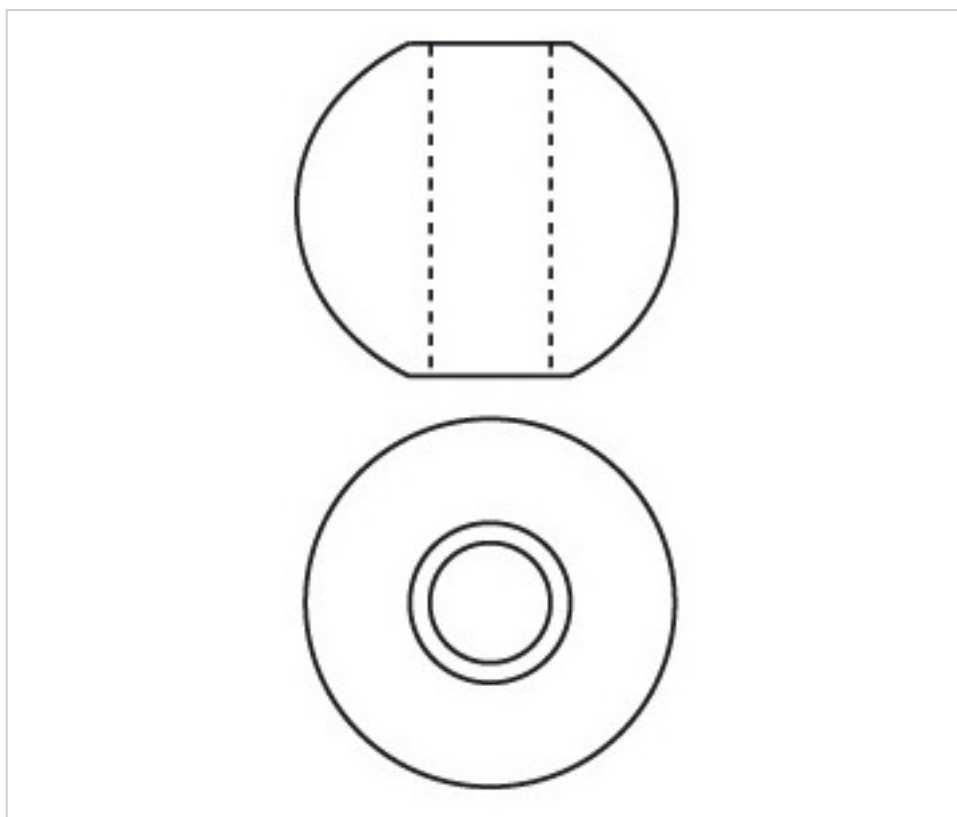

CRYSTAL FOR LAMPS > Scholer Crystal Austria > Schöler Fantastic Line
Fantastic Knots

E171090

Center part 3710 100mm central hole 13mm

November 23rd, 2024, 09:10

PRICE

| Lot | P.V.P. excluding VAT |
|-----|----------------------|
| 1 | 25,62€ |

Continued on next page >>

CRYSTAL FOR LAMPS > Scholer Crystal Austria > Schöler Fantastic Line
Fantastic Knots

E171090

Center part 3710 100mm central hole 13mm

TECHNICAL SPECIFICATIONS

Weight: 1.35 Kilograms

Packging: Box 1 Unit

OTHER FEATURES

Diameter (mm): 100

Colour: Transparent

Central Hole (mm): 13

DOCUMENTS

 [Center part 3710 100mm central hole 13mm](#)