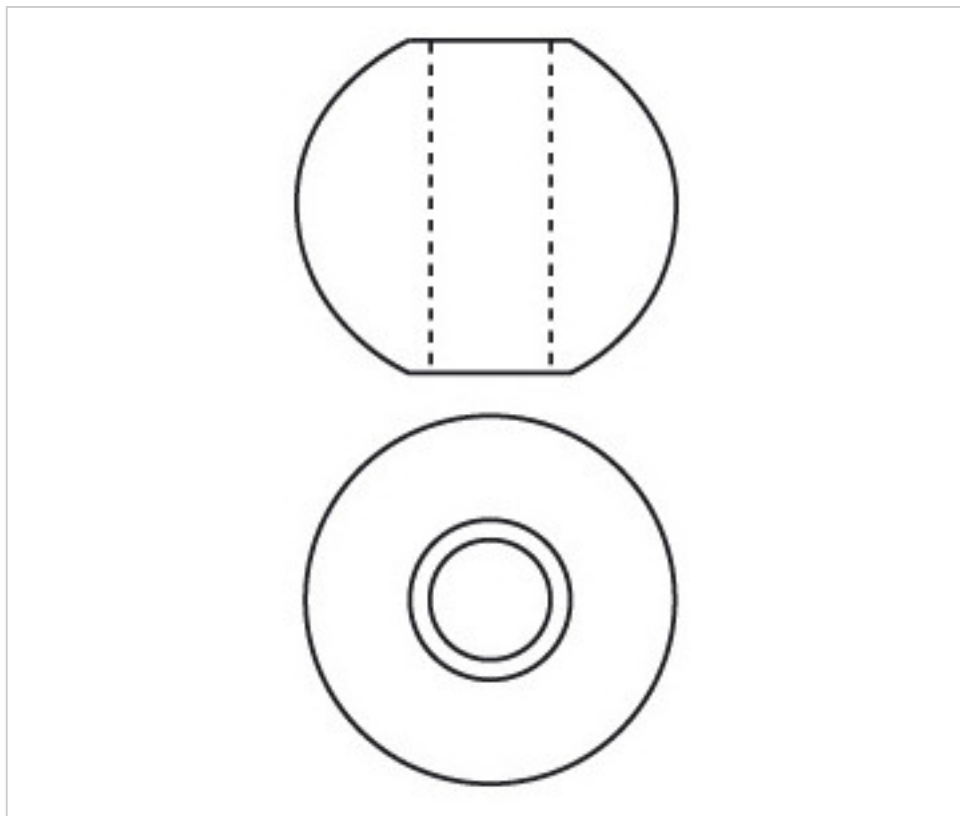

CRYSTAL FOR LAMPS > Scholer Crystal Austria > Schöler Fantastic Line  
Fantastic Knots

**E171040**

**Center part 3710 40mm central hole 13mm**

December 22nd, 2024, 03:09

**PRICE**

	Lot	P.V.P. excluding VAT
Pedido mínimo	20	5,80€

Continued on next page >>

CRYSTAL FOR LAMPS > Scholer Crystal Austria > Schöler Fantastic Line  
Fantastic Knots

**E171040**

**Center part 3710 40mm central hole 13mm**

## **OTHER FEATURES**

---

Diameter (mm): 40

Colour: Transparent

Central Hole (mm): 13

## **DOCUMENTS**

---

 [Center part 3710 40mm central hole 13mm](#)