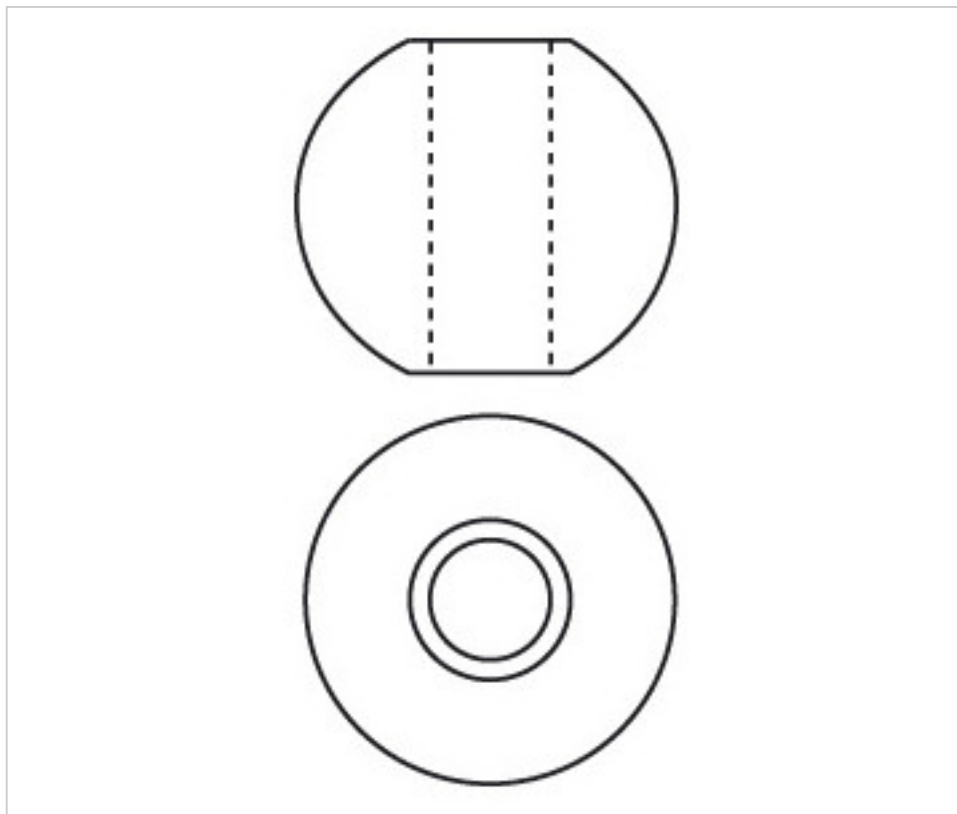

CRYSTAL FOR LAMPS > Scholer Crystal Austria > Schöler Fantastic Line  
Fantastic Knots

**E171040**

**Center part 3710 40mm central hole 13mm**

February 01st, 2025, 20:09

**PRICE**

	Lot	P.V.P. excluding VAT
Pedido mínimo	20	6,36€

Continued on next page >>

CRYSTAL FOR LAMPS > Scholer Crystal Austria > Schöler Fantastic Line  
Fantastic Knots

**E171040**

**Center part 3710 40mm central hole 13mm**

## **OTHER FEATURES**

---

Diameter (mm): 40

Colour: Transparent

Central Hole (mm): 13

## **DOCUMENTS**

---

 [Center part 3710 40mm central hole 13mm](#)