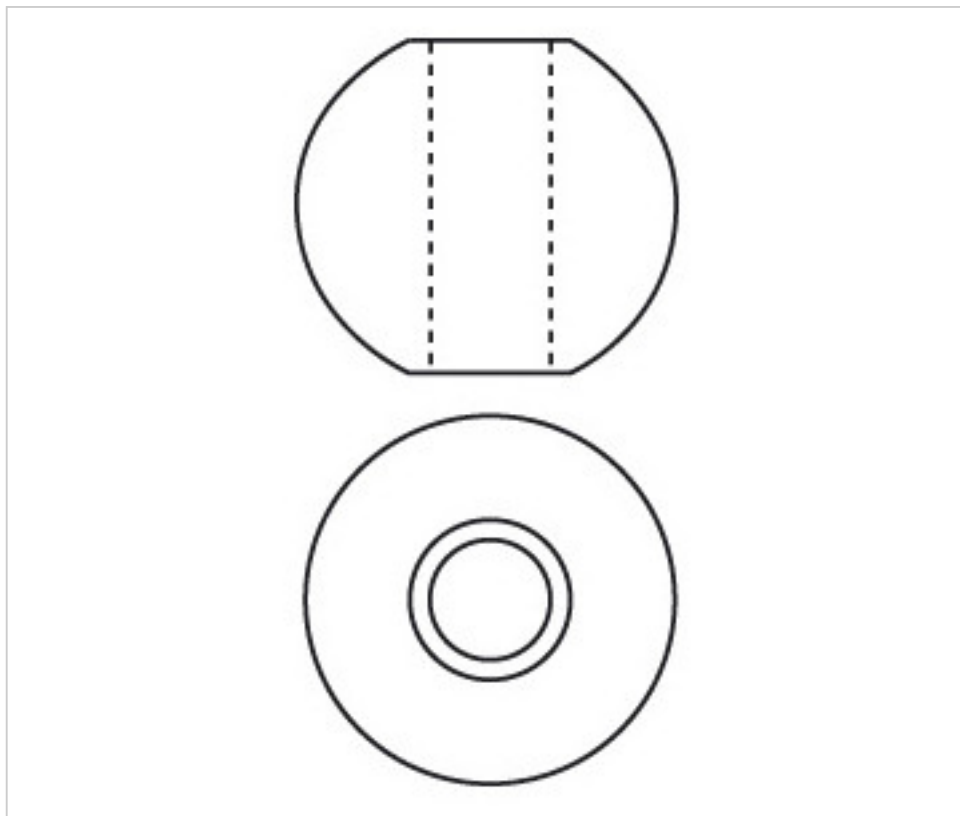

CRYSTAL FOR LAMPS > Scholer Crystal Austria > Schöler Fantastic Line
Fantastic Knots

E171060

Center part 3710 60mm central hole 13mm

April 04th, 2025, 13:17

PRICE

	Lot	P.V.P. excluding VAT
Pedido mínimo	5	10,75€

Continued on next page >>

CRYSTAL FOR LAMPS > Scholer Crystal Austria > Schöler Fantastic Line
Fantastic Knots

E171060

Center part 3710 60mm central hole 13mm

TECHNICAL SPECIFICATIONS

Weight: 255 Grams

Packging: Box 5 Units

OTHER FEATURES

Diameter (mm): 60

Colour: Transparent

Central Hole (mm): 13

DOCUMENTS

 [Center part 3710 60mm central hole 13mm](#)