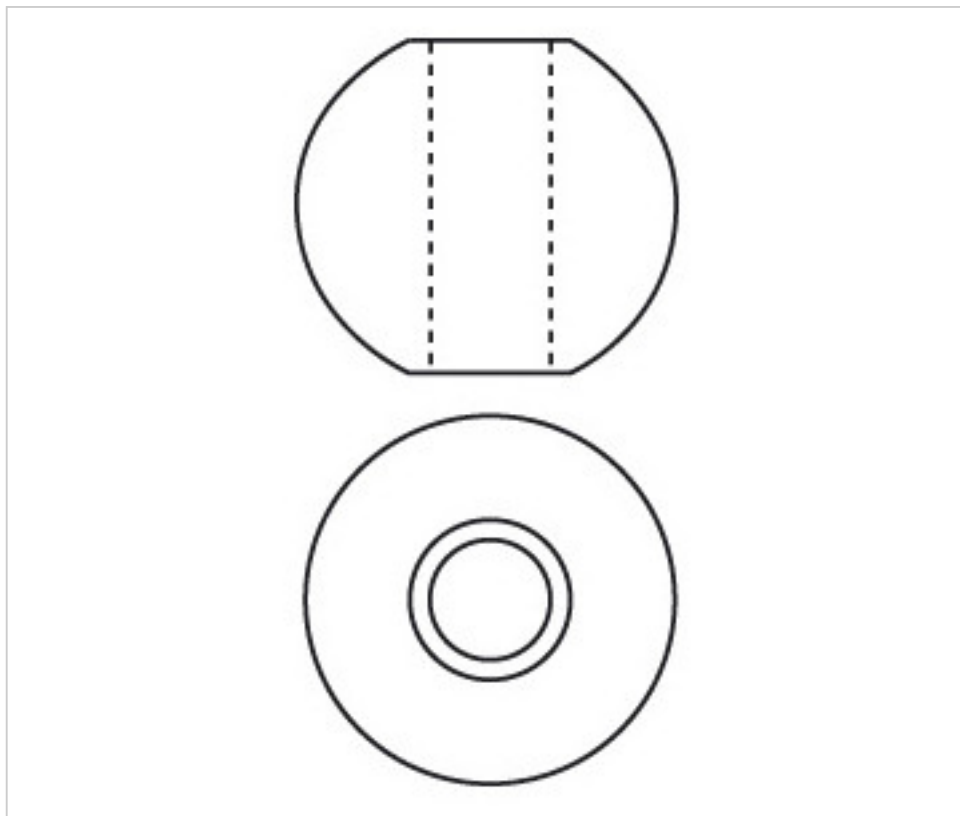

CRYSTAL FOR LAMPS > Scholer Crystal Austria > Schöler Fantastic Line
Fantastic Knots

E171080

Center part 3710 80mm central hole 13mm

February 22nd, 2025, 14:15

PRICE

Lot	P.V.P. excluding VAT
1	16,61€

Continued on next page >>

CRYSTAL FOR LAMPS > Scholer Crystal Austria > Schöler Fantastic Line
Fantastic Knots

E171080

Center part 3710 80mm central hole 13mm

TECHNICAL SPECIFICATIONS

Weight: 629 Grams

Packging: Box 1 Unit

OTHER FEATURES

Diameter (mm): 80

Colour: Transparent

Central Hole (mm): 13

DOCUMENTS

 [Center part 3710 80mm central hole 13mm](#)