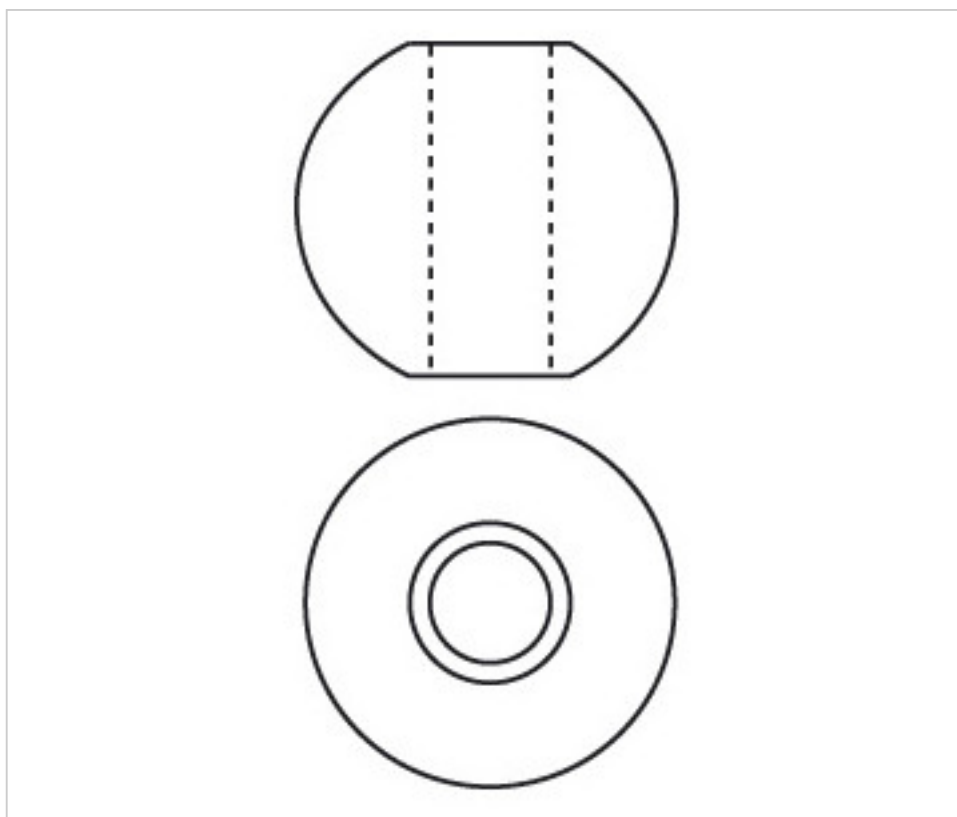

CRYSTAL FOR LAMPS > Scholer Crystal Austria > Schöler Fantastic Line
Fantastic Knots

E171080

Center part 3710 80mm central hole 13mm

April 04th, 2025, 13:18

PRICE

Lot	P.V.P. excluding VAT
1	16,61€

Continued on next page >>

CRYSTAL FOR LAMPS > Scholer Crystal Austria > Schöler Fantastic Line
Fantastic Knots

E171080

Center part 3710 80mm central hole 13mm

TECHNICAL SPECIFICATIONS

Weight: 629 Grams

Packging: Box 1 Unit

OTHER FEATURES

Diameter (mm): 80

Colour: Transparent

Central Hole (mm): 13

DOCUMENTS

 [Center part 3710 80mm central hole 13mm](#)