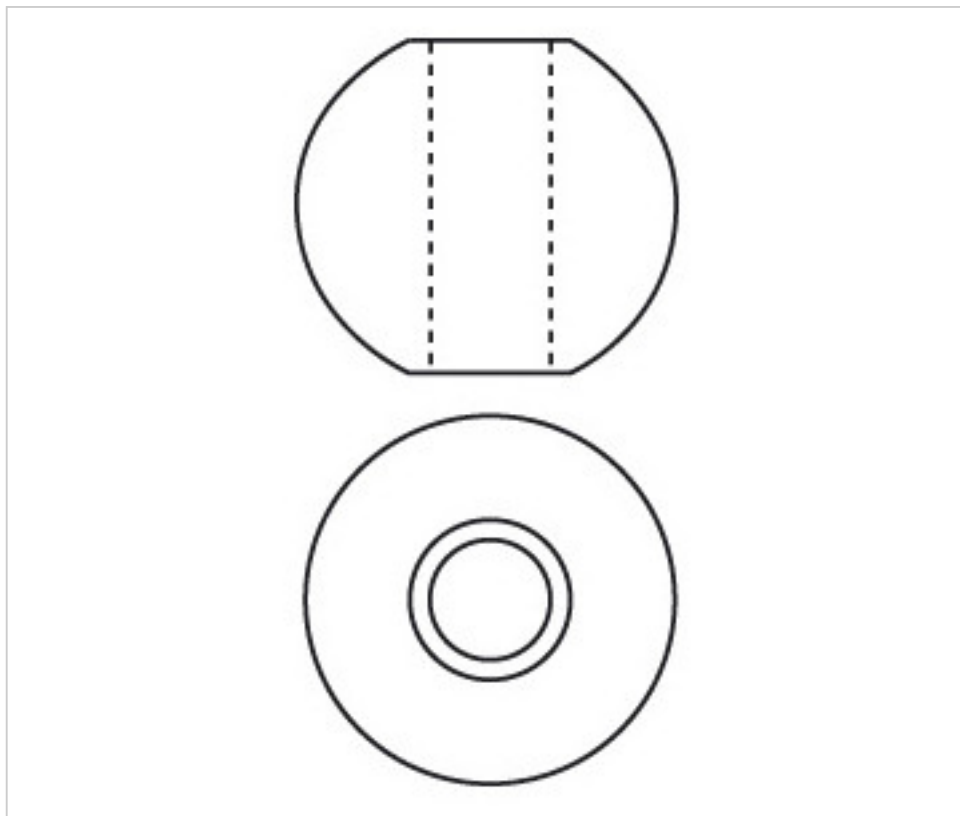

CRYSTAL FOR LAMPS > Scholer Crystal Austria > Schöler Fantastic Line
Fantastic Knots

E171080

Center part 3710 80mm central hole 13mm

November 23rd, 2024, 09:16

PRICE

Lot	P.V.P. excluding VAT
1	15,16€

Continued on next page >>

CRYSTAL FOR LAMPS > Scholer Crystal Austria > Schöler Fantastic Line
Fantastic Knots

E171080

Center part 3710 80mm central hole 13mm

TECHNICAL SPECIFICATIONS

Weight: 629 Grams

Packging: Box 1 Unit

OTHER FEATURES

Diameter (mm): 80

Colour: Transparent

Central Hole (mm): 13

DOCUMENTS

 [Center part 3710 80mm central hole 13mm](#)