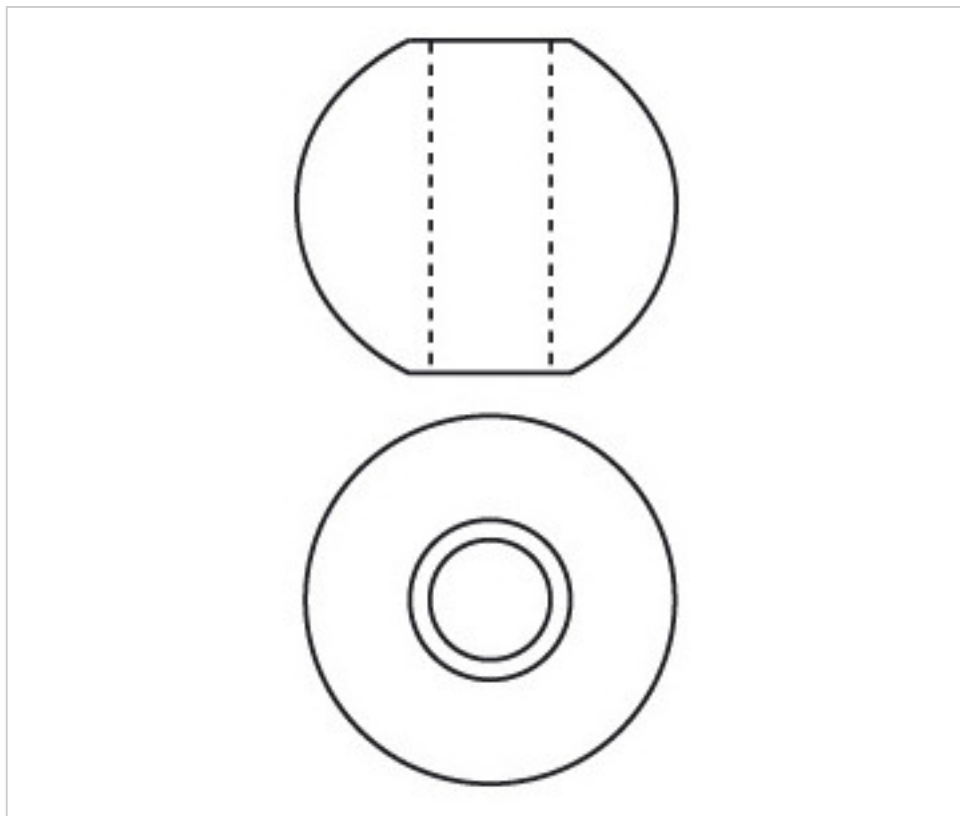

CRYSTAL FOR LAMPS > Scholer Crystal Austria > Schöler Fantastic Line
Fantastic Knots

E171080

Center part 3710 80mm central hole 13mm

October 02nd, 2024, 02:55

PRICE

Lot	P.V.P. excluding VAT
1	15,16€

Continued on next page >>

CRYSTAL FOR LAMPS > Scholer Crystal Austria > Schöler Fantastic Line
Fantastic Knots

E171080

Center part 3710 80mm central hole 13mm

TECHNICAL SPECIFICATIONS

Weight: 629 Grams

Packging: Box 1 Unit

OTHER FEATURES

Diameter (mm): 80

Colour: Transparent

Central Hole (mm): 13

DOCUMENTS

 [Center part 3710 80mm central hole 13mm](#)