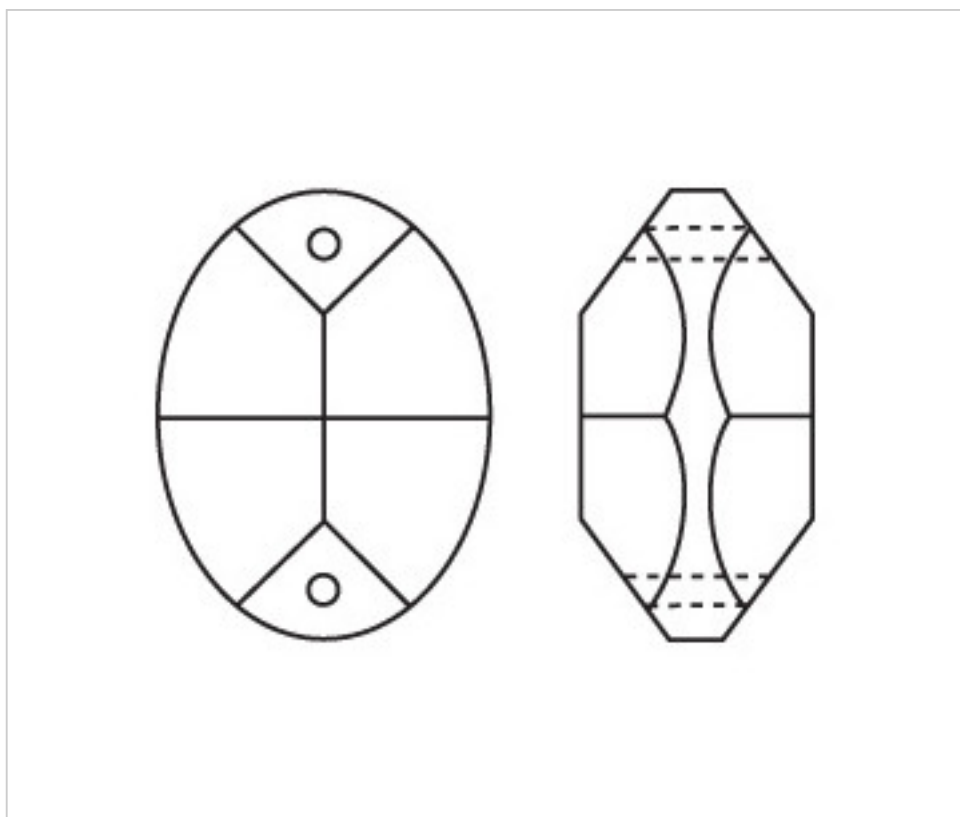

CRYSTAL FOR LAMPS > Scholer Crystal Austria > Schöler Basic Line  
Plain ovals

**A652024**

**Oval 4140/24mm (ex 8022) 2 holes**

February 22nd, 2025, 09:03

**PRICE**

	Lot	P.V.P. excluding VAT
Pedido mínimo	384	0,67€

Continued on next page >>

CRYSTAL FOR LAMPS > Scholer Crystal Austria > Schöler Basic Line  
Plain ovals

**A652024**

**Oval 4140/24mm (ex 8022) 2 holes**

## OTHER FEATURES

---

Length (mm): 24

Width (mm): 17

Colour: Transparent

## DOCUMENTS

---

 [Oval 4140/24mm \(ex 8022\) 2 holes](#)