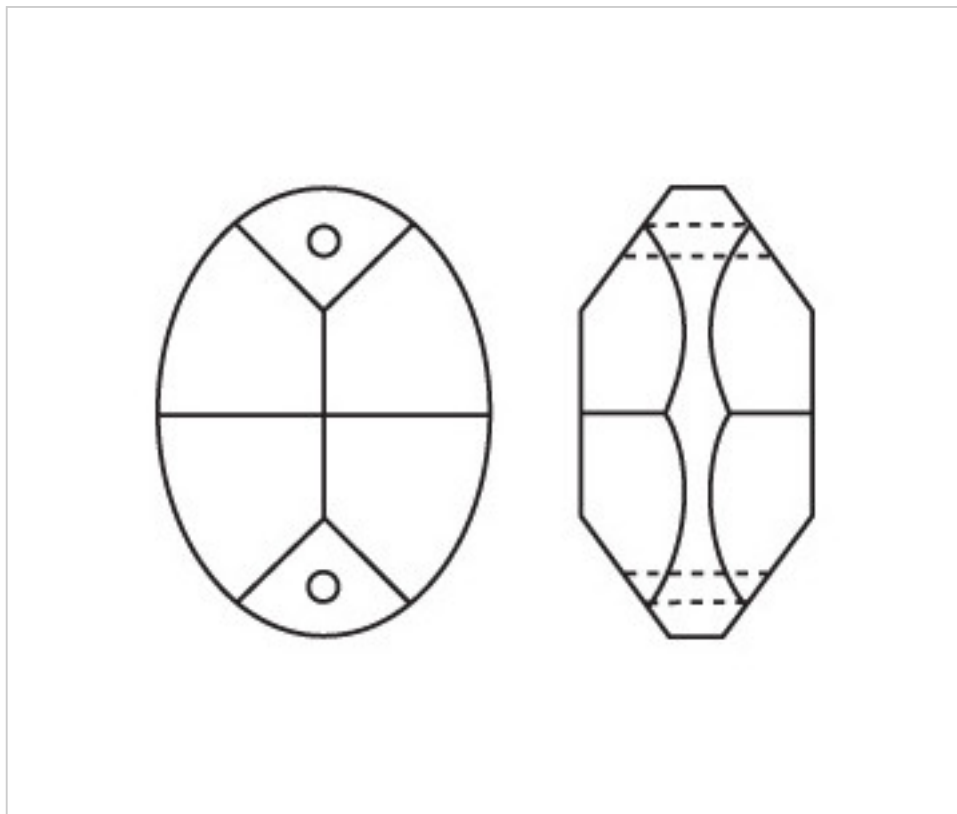

CRYSTAL FOR LAMPS > Scholer Crystal Austria > Schöler Basic Line  
Plain ovals

**A652026**

**Oval 4140/26mm (ex 8022) 2 holes**

February 01st, 2025, 20:11

**PRICE**

	Lot	P.V.P. excluding VAT
Pedido mínimo	384	0,79€

Continued on next page >>

CRYSTAL FOR LAMPS > Scholer Crystal Austria > Schöler Basic Line  
Plain ovals

**A652026**

**Oval 4140/26mm (ex 8022) 2 holes**

## OTHER FEATURES

---

Length (mm): 26

Width (mm): 18

Colour: Transparent

## DOCUMENTS

---

 [Oval 4140/26mm \(ex 8022\) 2 holes](#)