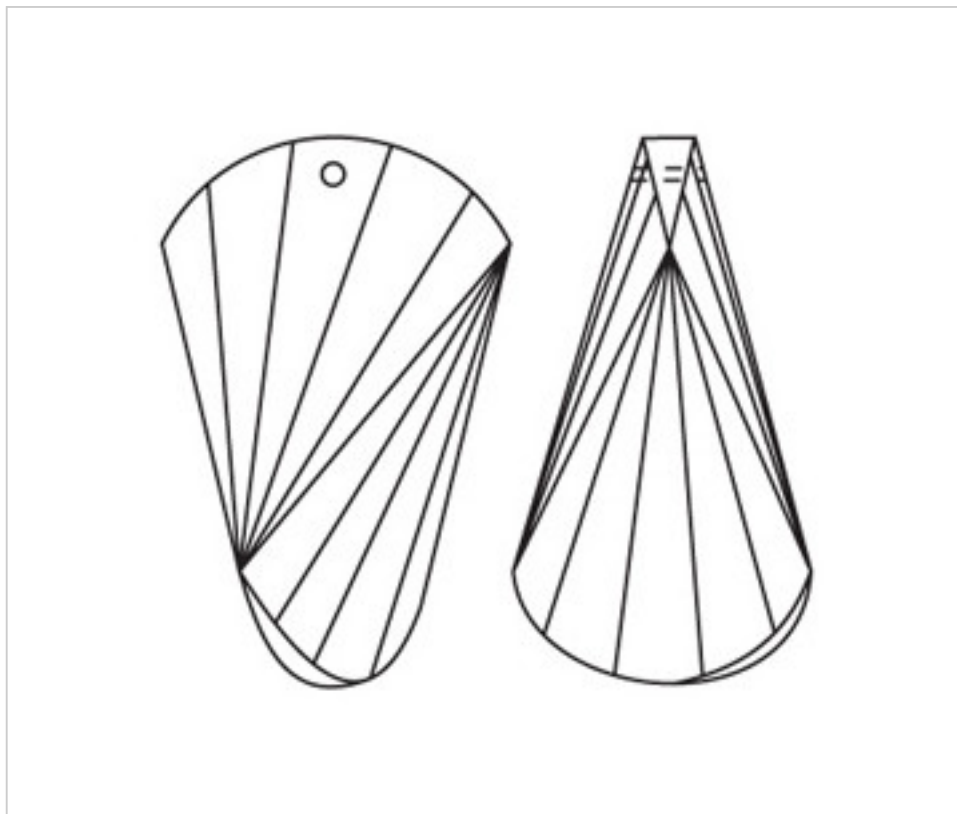

D9326H8

Pendant 3216 38x22mm Vitrail medium VM

February 01st, 2025, 19:38

PRICE

	Lot	P.V.P. excluding VAT
	1	8,15€
	32	6,53€
	96	5,66€

Continued on next page >>