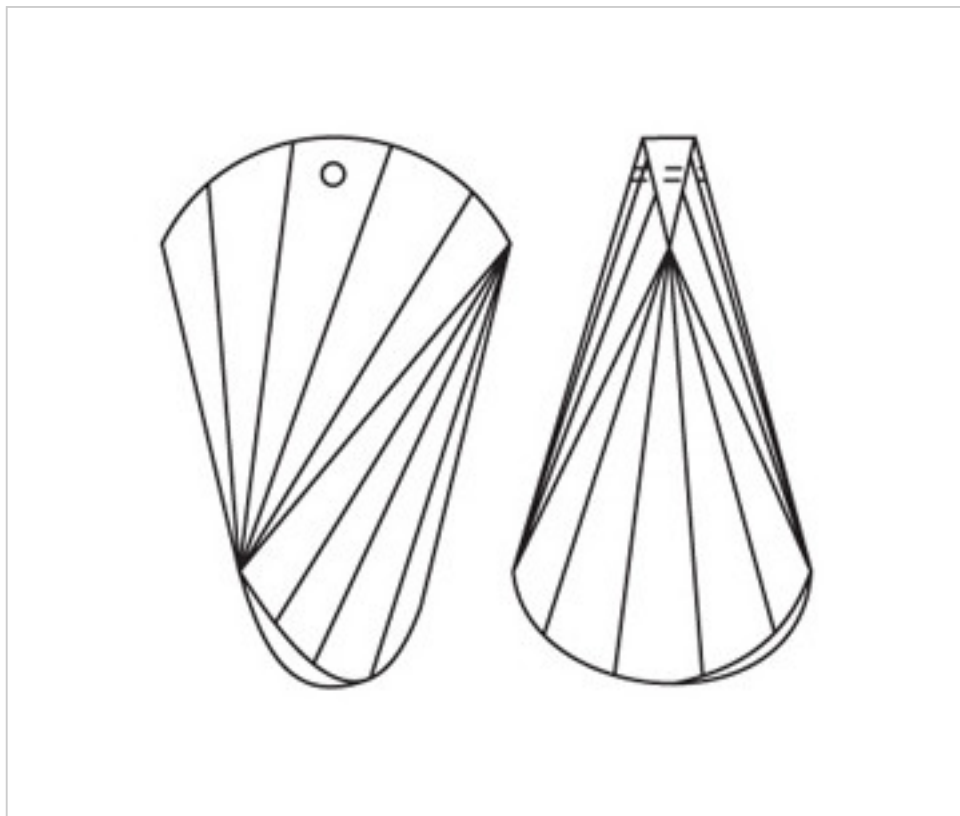

CRYSTAL FOR LAMPS > Scholer Crystal Austria > Schöler Fantastic Line  
Fantastic Pendants

D932650

Pendant 3216 50x29mm

July 22nd, 2024, 11:27

**PRICE**

Lot	P.V.P. excluding VAT
1	8,83€
18	5,90€
54	5,14€

Continued on next page >>

CRYSTAL FOR LAMPS > Scholer Crystal Austria > Schöler Fantastic Line  
Fantastic Pendants

D932650

Pendant 3216 50x29mm

## OTHER FEATURES

---

Length (mm): 50

Width (mm): 29

Colour: Transparent

## DOCUMENTS

---

 [Pendant 3216 50x29mm](#)