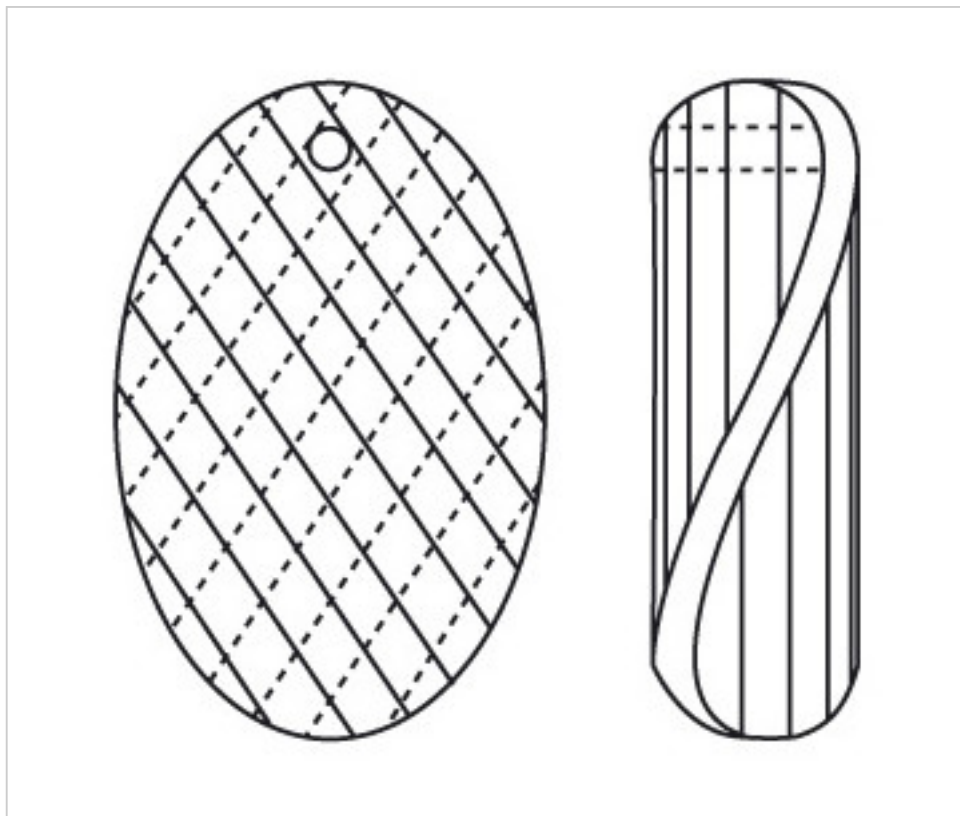

CRYSTAL FOR LAMPS > Scholer Crystal Austria > Schöler Fantastic Line
Fantastic Pendants

D933145

Pendant 3371/45x30mm

April 05th, 2025, 15:28

PRICE

| Lot | P.V.P. excluding VAT |
|-----|----------------------|
| 1 | 4,63€ |
| 14 | 3,08€ |
| 70 | 2,68€ |

Continued on next page >>

CRYSTAL FOR LAMPS > Scholer Crystal Austria > Schöler Fantastic Line
Fantastic Pendants

D933145

Pendant 3371/45x30mm

TECHNICAL SPECIFICATIONS

Weight: 24 Grams

Packging: Box 70 Units

OTHER FEATURES

Length (mm): 45

Width (mm): 30

Colour: Transparent

DOCUMENTS

 [Pendant 3371/45x30mm](#)