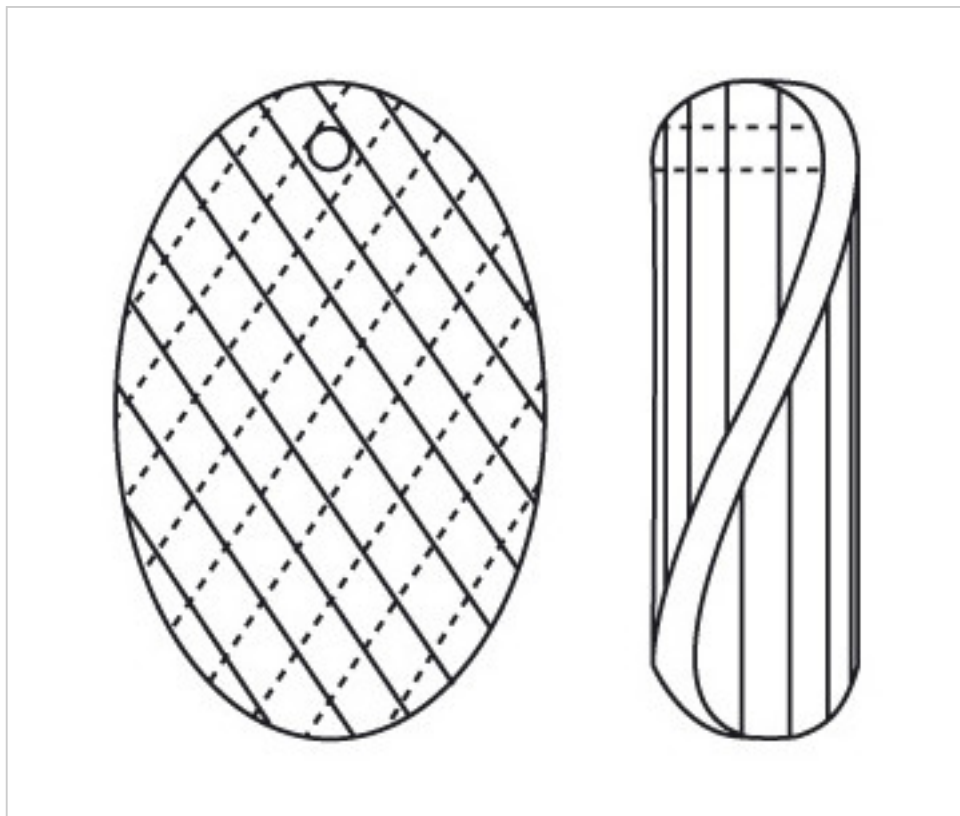

CRYSTAL FOR LAMPS > Scholer Crystal Austria > Schöler Fantastic Line
Fantastic Pendants

D933145

Pendant 3371/45x30mm

February 22nd, 2025, 09:01

PRICE

| | Lot | P.V.P. excluding VAT |
|--|-----|----------------------|
| | 1 | 4,63€ |
| | 14 | 3,08€ |
| | 70 | 2,68€ |

Continued on next page >>

CRYSTAL FOR LAMPS > Scholer Crystal Austria > Schöler Fantastic Line
Fantastic Pendants

D933145

Pendant 3371/45x30mm

TECHNICAL SPECIFICATIONS

Weight: 24 Grams

Packging: Box 70 Units

OTHER FEATURES

Length (mm): 45

Width (mm): 30

Colour: Transparent

DOCUMENTS

 [Pendant 3371/45x30mm](#)