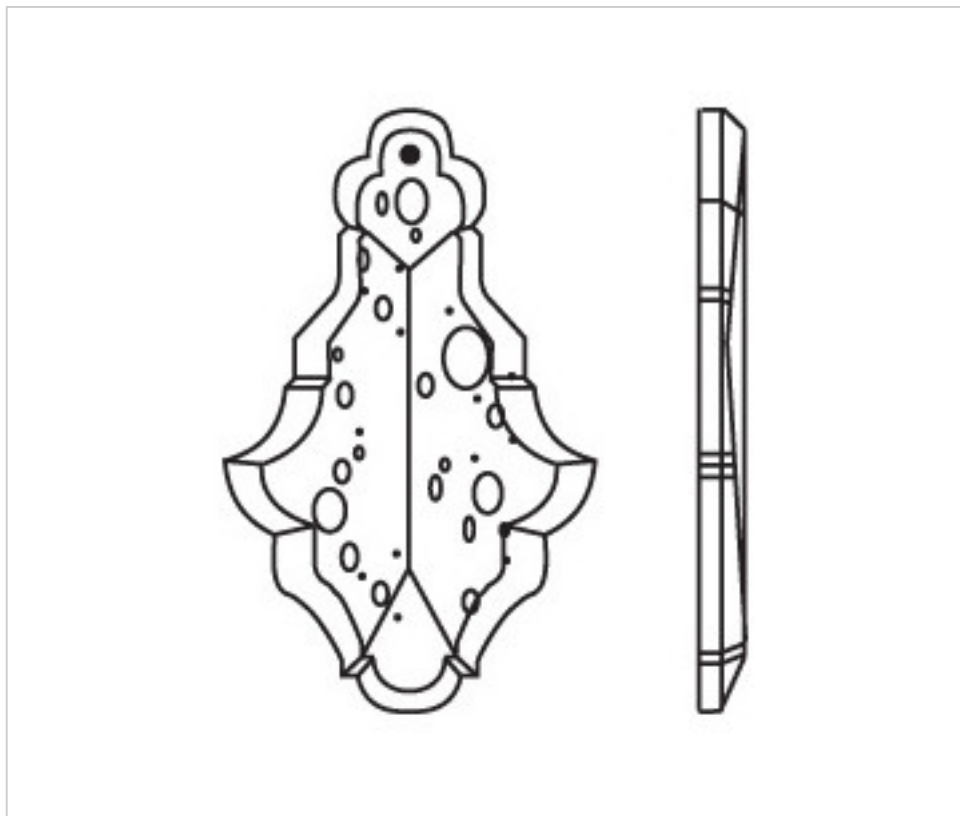

CRYSTAL FOR LAMPS > Other Crystal Pieces > Craquele Crystal
Craquele Pendeloques

05934A1

Pendeloque 93/100mm Craquelé Amber

November 03rd, 2024, 13:32

DESCRIPTION

Classic pendeloque pressed glass. With craquele finish. Each piece is unique due the hand made manufacturing

05934A1

Pendeloque 93/100mm Craquelé Amber

TECHNICAL SPECIFICATIONS

Weight: 67 Grams

Packging: Box 40 Units

NOTES

Craquelé full cut glass. Each piece is unique due to the handmade manufacture

OTHER FEATURES

Length (mm): 100

Colour: Amber

DOCUMENTS

 [Pendeloque 93/100mm Craquelé Amber](#)