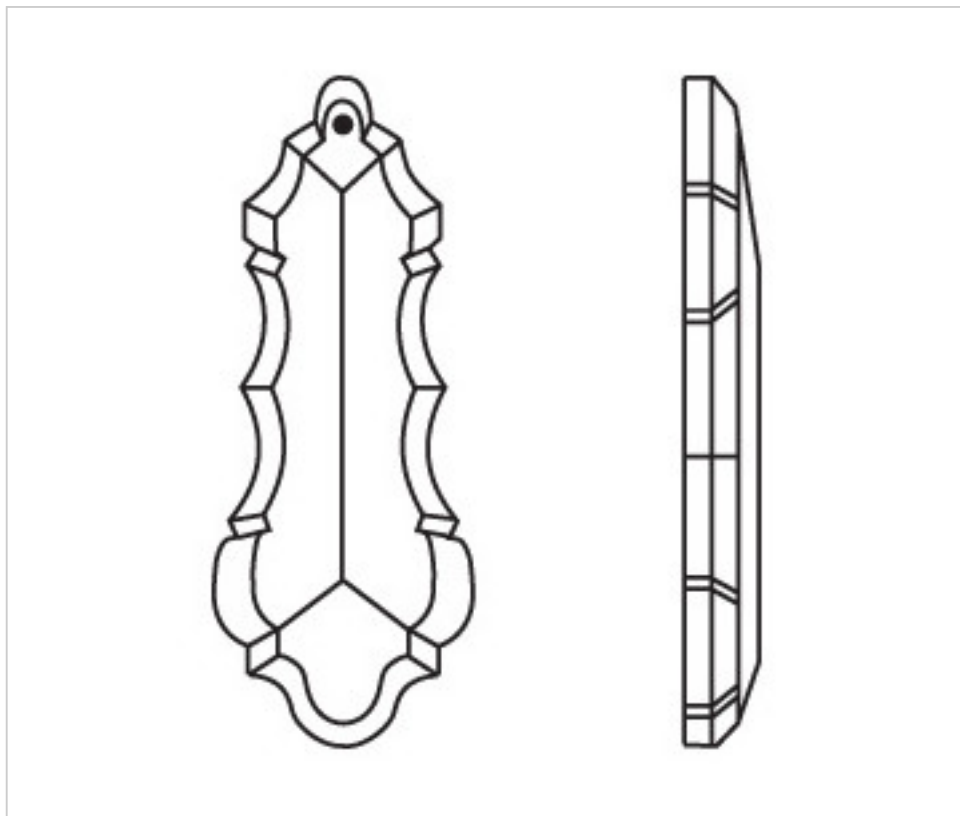

CRYSTAL FOR LAMPS > Other Crystal Pieces > Italian Crystal
Italian Pendeloques Color

0592600

Pendeloque 92/150mm Full cut

August 24th, 2024, 14:14

DESCRIPTION

Full cut glass classic pendeloque

PRICE

	Lot	P.V.P. excluding VAT
	1	22,56€
	2	19,60€
	10	17,84€

Continued on next page >>

CRYSTAL FOR LAMPS > Other Crystal Pieces > Italian Crystal
Italian Pendeloques Color

0592600

Pendeloque 92/150mm Full cut

TECHNICAL SPECIFICATIONS

Weight: 134 Grams

Packging: Box 25 Units

NOTES

Full Cut glass

OTHER FEATURES

Length (mm): 150

Colour: Transparent

DOCUMENTS

 [Pendeloque 92/150mm Full cut](#)