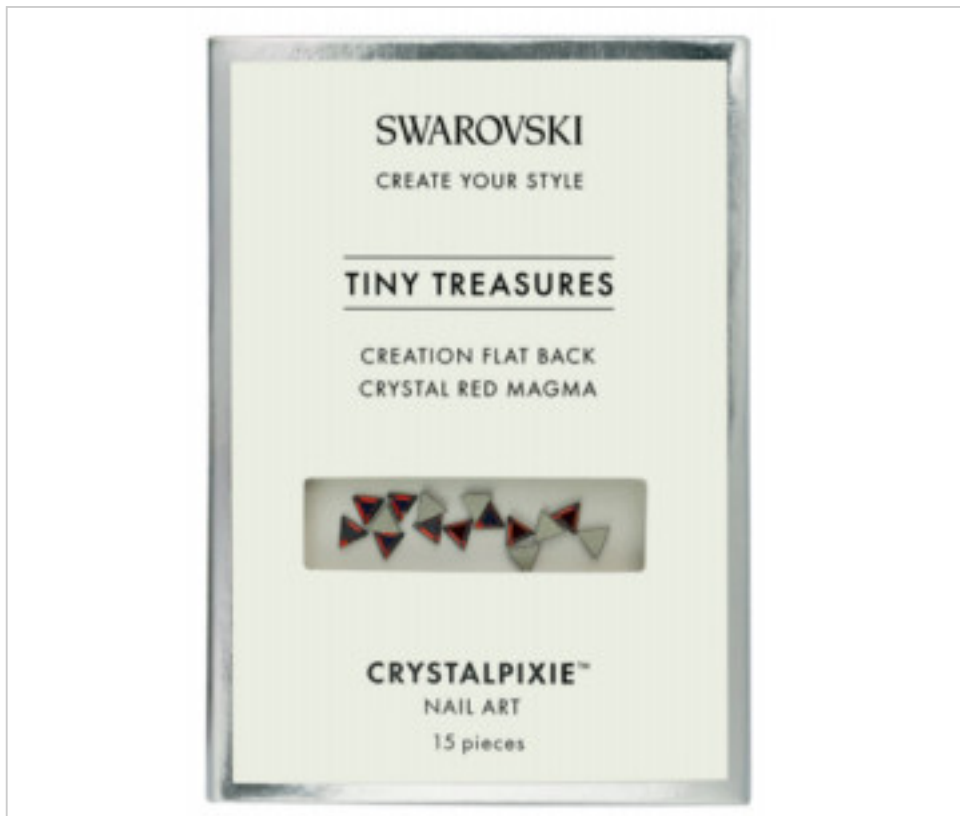

SWAROVSKI CRYSTAL > Crystalpixie > Nailboxes Crystal Pixie
Crystalpixie Tiny Treasures

PX5458358 - 5458358

Crystal Pixie Tiny Treasures Creation FB crystal Red magma(15uds)

November 23rd, 2024, 09:20

PRICE

Lot	P.V.P. excluding VAT
1	7,22€

Continued on next page >>

SWAROVSKI CRYSTAL > Crystalpixie > Nailboxes Crystal Pixie
Crystalpixie Tiny Treasures

PX5458358 - 5458358

Crystal Pixie Tiny Treasures Creation FB crystal Red magma(15uds)