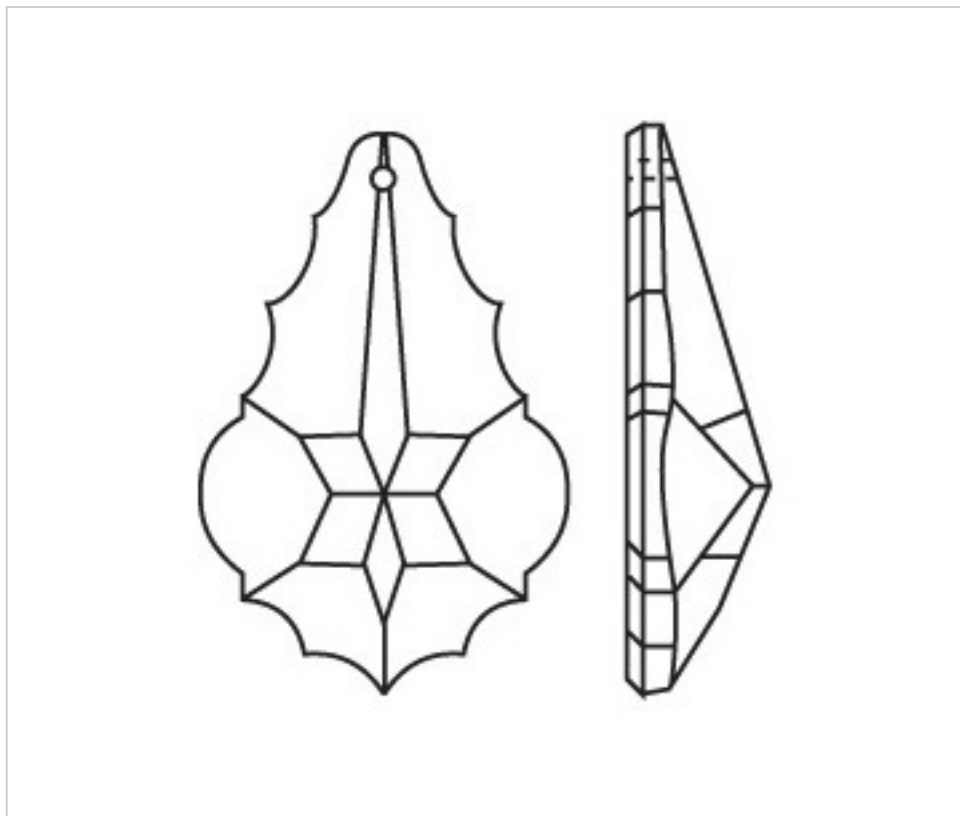

CRYSTAL FOR LAMPS > Scholer Crystal Austria > Schöler Fantastic Line
Fantastic Pendeloques

D939090

Pendeloque 3390/100X68mm

February 01st, 2025, 20:40

PRICE

	Lot	P.V.P. excluding VAT
Pedido mínimo	12	5,01€

Continued on next page >>

CRYSTAL FOR LAMPS > Scholer Crystal Austria > Schöler Fantastic Line
Fantastic Pendeloques

D939090

Pendeloque 3390/100X68mm

TECHNICAL SPECIFICATIONS

Weight: 97 Grams

Packging: Box 12 Units

OTHER FEATURES

Length (mm): 100

Width (mm): 68

Colour: Transparent

DOCUMENTS

 [Pendeloque 3390/100X68mm](#)