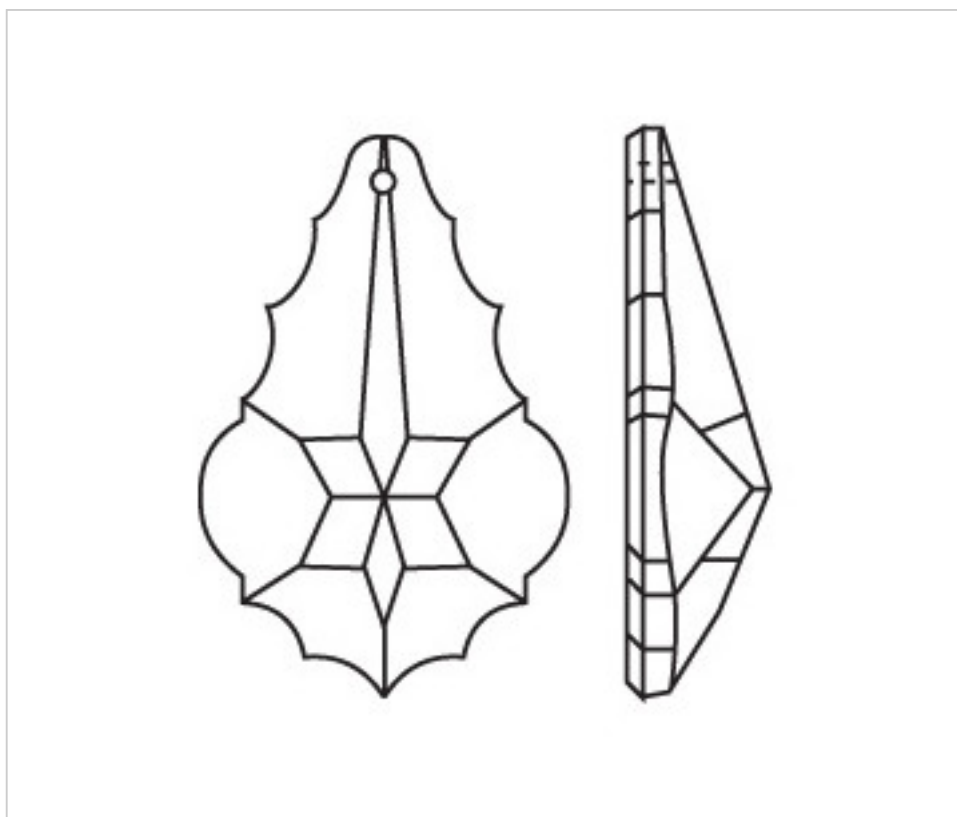

CRYSTAL FOR LAMPS > Scholer Crystal Austria > Schöler Fantastic Line
Fantastic Pendeloques

D93905R

Pendeloque 3390/50x34mm Ruby

March 04th, 2025, 06:50

PRICE

| | Lot | P.V.P. excluding VAT |
|--|-----|----------------------|
| | 1 | 4,08€ |
| | 14 | 2,73€ |
| | 98 | 2,37€ |

Continued on next page >>

CRYSTAL FOR LAMPS > Scholer Crystal Austria > Schöler Fantastic Line
Fantastic Pendeloques

D93905R

Pendeloque 3390/50x34mm Ruby

TECHNICAL SPECIFICATIONS

Weight: 16 Grams

Packging: Box 98 Units

OTHER FEATURES

Length (mm): 50

Width (mm): 34

Colour: Ruby

DOCUMENTS

 [Pendeloque 3390/50x34mm Ruby](#)