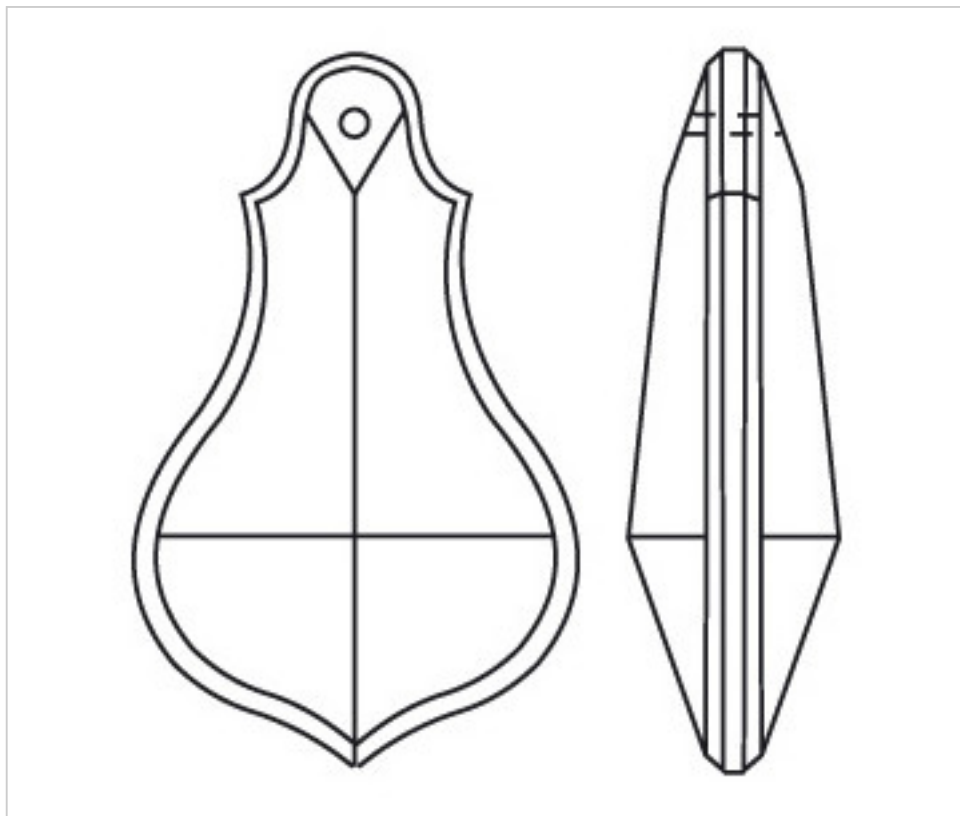

CRYSTAL FOR LAMPS > Scholer Crystal Austria > Schöler Basic Line  
Plain Pendeloques

D913863

Plaque 4138/63x37mm

February 22nd, 2025, 21:45

## PRICE

	Lot	P.V.P. excluding VAT
Pedido mínimo	60	2,03€

Continued on next page >>

CRYSTAL FOR LAMPS > Scholer Crystal Austria > Schöler Basic Line  
Plain Pendeloques

D913863

Plaque 4138/63x37mm

## OTHER FEATURES

---

Length (mm): 63

Width (mm): 37

Colour: Transparent