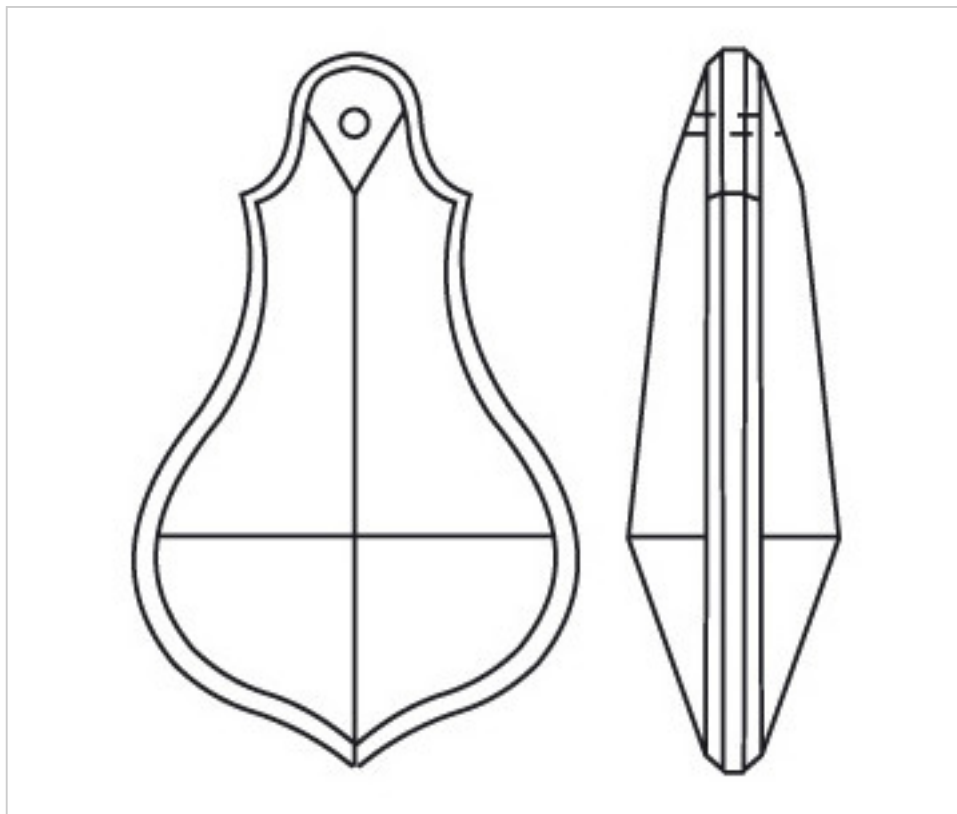

CRYSTAL FOR LAMPS > Scholer Crystal Austria > Schöler Basic Line
Plain Pendeloques

D913863

Plaque 4138/63x37mm

August 24th, 2024, 15:15

PRICE

	Lot	P.V.P. excluding VAT
	1	3,20€
	12	2,12€
	60	1,85€

Continued on next page >>

CRYSTAL FOR LAMPS > Scholer Crystal Austria > Schöler Basic Line
Plain Pendeloques

D913863

Plaque 4138/63x37mm

TECHNICAL SPECIFICATIONS

Weight: 5 Grams

Packging: Box 60 Units

OTHER FEATURES

Length (mm): 63

Width (mm): 37

Colour: Transparent

DOCUMENTS

 [Plaque 4138/63x37mm](#)