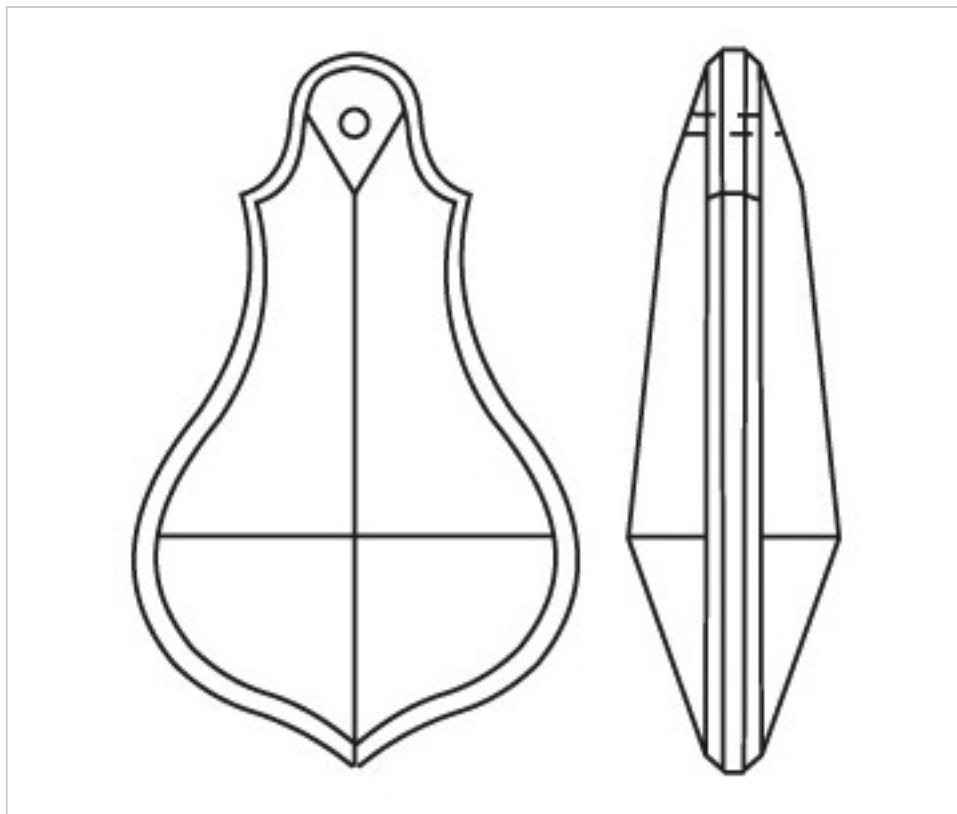

CRYSTAL FOR LAMPS > Scholer Crystal Austria > Schöler Basic Line
Plain Pendeloques

D913863

Plaque 4138/63x37mm

November 04th, 2024, 20:28

PRICE

	Lot	P.V.P. excluding VAT
	1	3,20€
	12	2,12€
	60	1,85€

Continued on next page >>

CRYSTAL FOR LAMPS > Scholer Crystal Austria > Schöler Basic Line
Plain Pendeloques

D913863

Plaque 4138/63x37mm

TECHNICAL SPECIFICATIONS

Weight: 5 Grams

Packging: Box 60 Units

OTHER FEATURES

Length (mm): 63

Width (mm): 37

Colour: Transparent

DOCUMENTS

 [Plaque 4138/63x37mm](#)