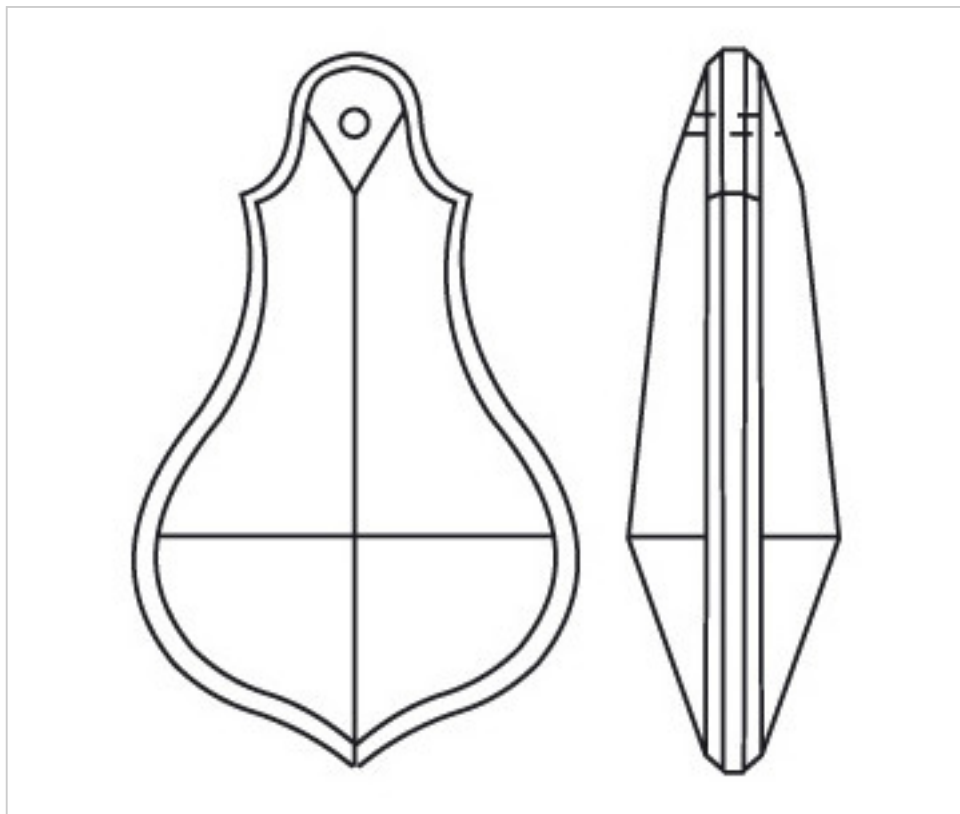

CRYSTAL FOR LAMPS > Scholer Crystal Austria > Schöler Basic Line  
Plain Pendeloques

D91386Y

Plaque 4138/63x37mm Jet

November 04th, 2024, 20:27

**PRICE**

Lot	P.V.P. excluding VAT
1	6,97€
12	4,65€
60	4,04€

Continued on next page >>

CRYSTAL FOR LAMPS > Scholer Crystal Austria > Schöler Basic Line  
Plain Pendeloques

D91386Y

Plaque 4138/63x37mm Jet

## OTHER FEATURES

---

Length (mm): 63

Width (mm): 37

Colour: Jet