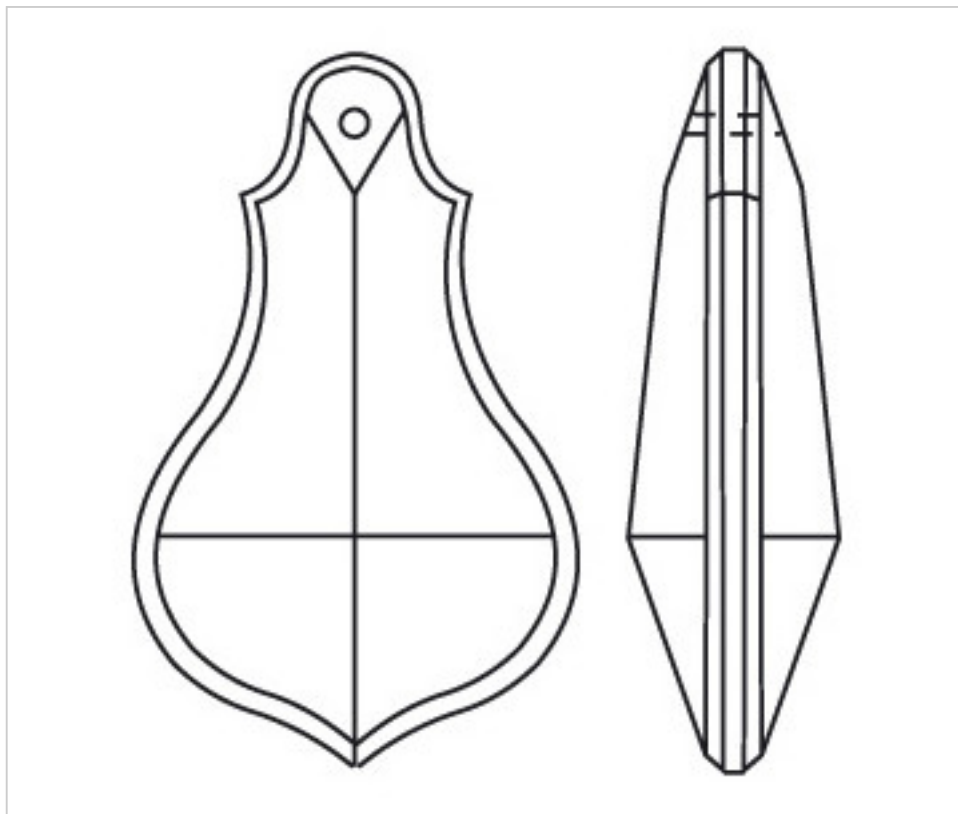

CRYSTAL FOR LAMPS > Scholer Crystal Austria > Schöler Basic Line
Plain Pendeloques

D91386Y

Plaque 4138/63x37mm Jet

August 24th, 2024, 15:18

PRICE

Lot	P.V.P. excluding VAT
1	6,97€
12	4,65€
60	4,04€

Continued on next page >>

CRYSTAL FOR LAMPS > Scholer Crystal Austria > Schöler Basic Line
Plain Pendeloques

D91386Y

Plaque 4138/63x37mm Jet

TECHNICAL SPECIFICATIONS

Weight: 30 Grams

Packging: Box 60 Units

OTHER FEATURES

Length (mm): 63

Width (mm): 37

Colour: Jet

DOCUMENTS

 [Plaque 4138/63x37mm Jet](#)