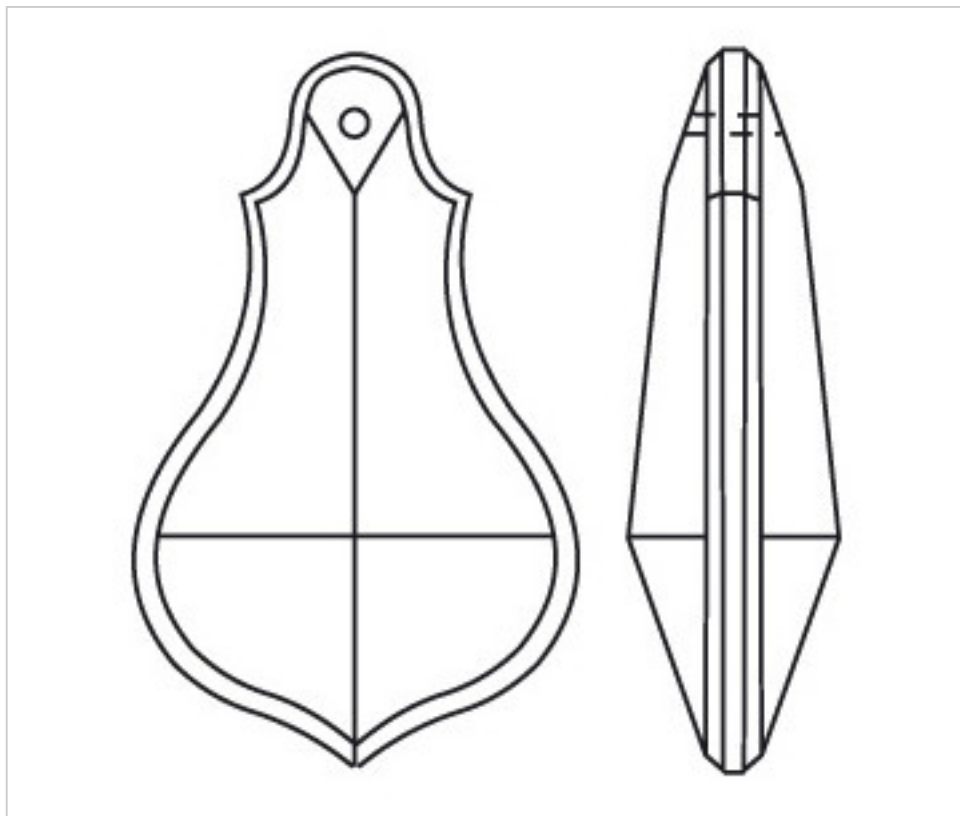

CRYSTAL FOR LAMPS > Scholer Crystal Austria > Schöler Basic Line  
Plain Pendeloques

D91386Y

Plaque 4138/63x37mm Jet

January 22nd, 2025, 05:20

## PRICE

Lot	P.V.P. excluding VAT
1	7,63€
12	5,10€
60	4,43€

Continued on next page >>

CRYSTAL FOR LAMPS > Scholer Crystal Austria > Schöler Basic Line  
Plain Pendeloques

D91386Y

Plaque 4138/63x37mm Jet

## OTHER FEATURES

---

Length (mm): 63

Width (mm): 37

Colour: Jet