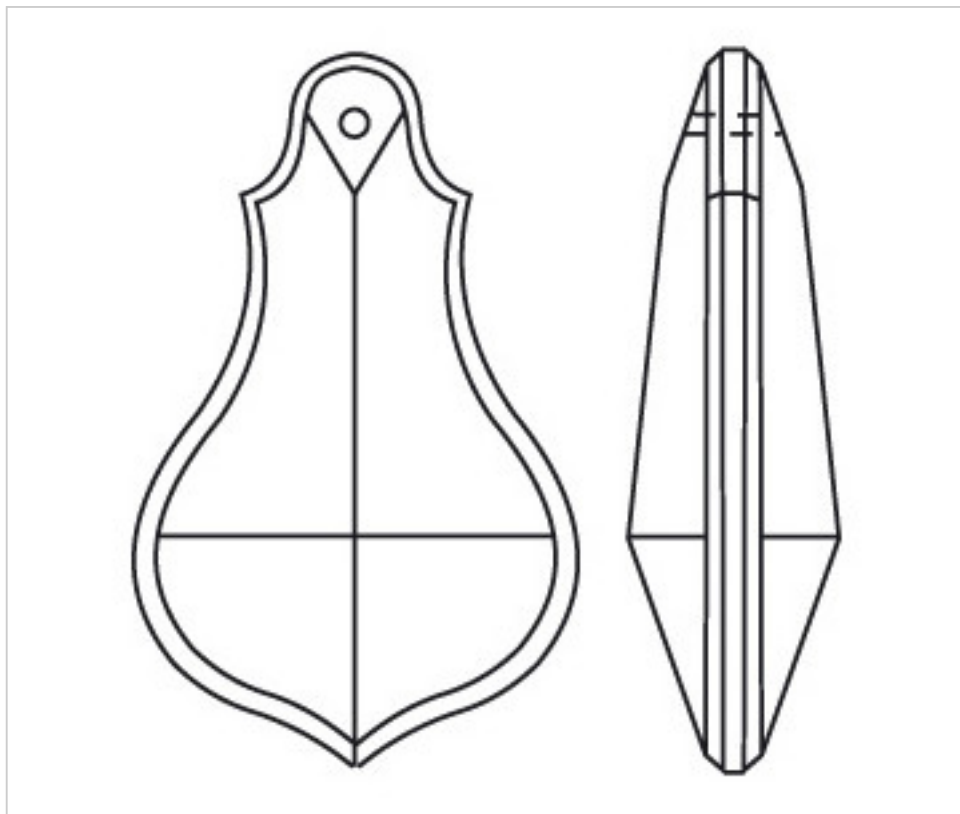

CRYSTAL FOR LAMPS > Scholer Crystal Austria > Schöler Basic Line
Plain Pendeloques

D91386Y

Plaque 4138/63x37mm Jet

December 22nd, 2024, 09:37

PRICE

Lot	P.V.P. excluding VAT
1	6,97€
12	4,65€
60	4,04€

Continued on next page >>

CRYSTAL FOR LAMPS > Scholer Crystal Austria > Schöler Basic Line
Plain Pendeloques

D91386Y

Plaque 4138/63x37mm Jet

TECHNICAL SPECIFICATIONS

Weight: 30 Grams

Packging: Box 60 Units

OTHER FEATURES

Length (mm): 63

Width (mm): 37

Colour: Jet

DOCUMENTS

 [Plaque 4138/63x37mm Jet](#)