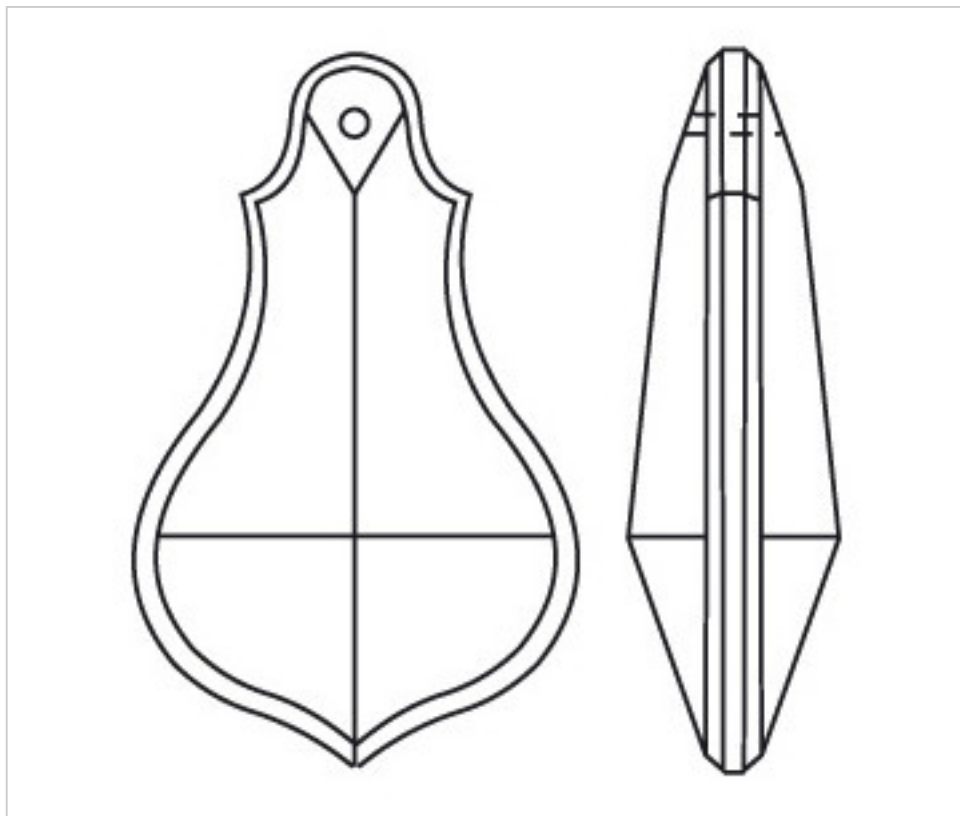

CRYSTAL FOR LAMPS > Scholer Crystal Austria > Schöler Basic Line  
Plain Pendeloques

D913876

Plaque 4138/76x44mm

November 04th, 2024, 20:28

**PRICE**

Lot	P.V.P. excluding VAT
1	4,34€
10	2,90€
40	2,54€

Continued on next page >>

CRYSTAL FOR LAMPS > Scholer Crystal Austria > Schöler Basic Line  
Plain Pendeloques

D913876

Plaque 4138/76x44mm

## OTHER FEATURES

---

Length (mm): 76

Width (mm): 44

Colour: Transparent

## DOCUMENTS

---

 [Plaque 4138/76x44mm](#)