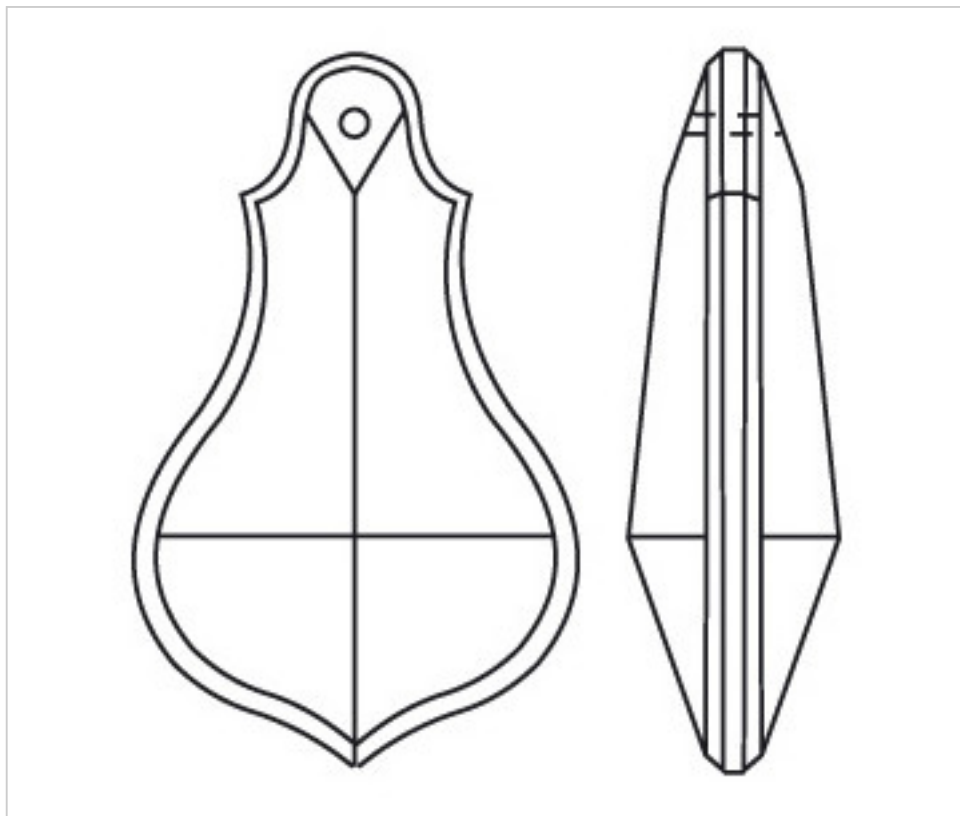

CRYSTAL FOR LAMPS > Scholer Crystal Austria > Schöler Basic Line
Plain Pendeloques

D913876

Plaque 4138/76x44mm

August 24th, 2024, 15:14

PRICE

| Lot | P.V.P. excluding VAT |
|-----|----------------------|
| 1 | 4,34€ |
| 10 | 2,90€ |
| 40 | 2,54€ |

Continued on next page >>

CRYSTAL FOR LAMPS > Scholer Crystal Austria > Schöler Basic Line
Plain Pendeloques

D913876

Plaque 4138/76x44mm

TECHNICAL SPECIFICATIONS

Packging: Box 40 Units

OTHER FEATURES

Length (mm): 76

Width (mm): 44

Colour: Transparent

DOCUMENTS

 [Plaque 4138/76x44mm](#)