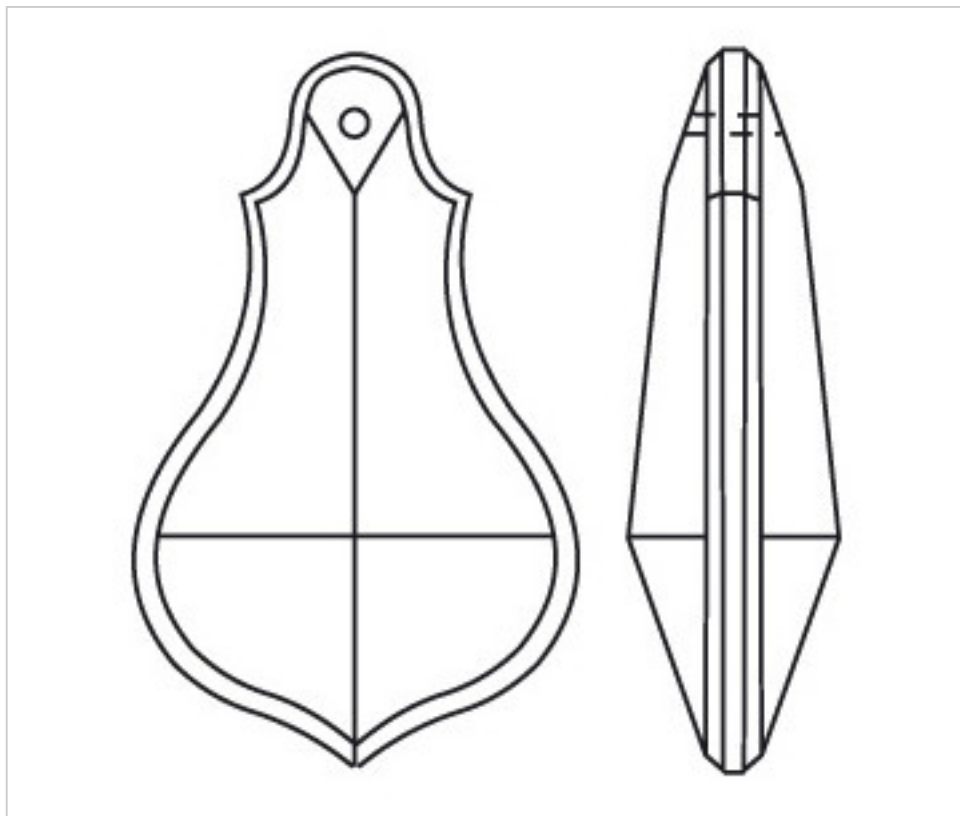

CRYSTAL FOR LAMPS > Scholer Crystal Austria > Schöler Basic Line
Plain Pendeloques

D913876

Plaque 4138/76x44mm

January 22nd, 2025, 05:21

PRICE

Lot	P.V.P. excluding VAT
1	4,76€
10	3,17€
40	2,78€

Continued on next page >>

CRYSTAL FOR LAMPS > Scholer Crystal Austria > Schöler Basic Line
Plain Pendeloques

D913876

Plaque 4138/76x44mm

TECHNICAL SPECIFICATIONS

Packging: Box 40 Units

OTHER FEATURES

Length (mm): 76

Width (mm): 44

Colour: Transparent

DOCUMENTS

 [Plaque 4138/76x44mm](#)