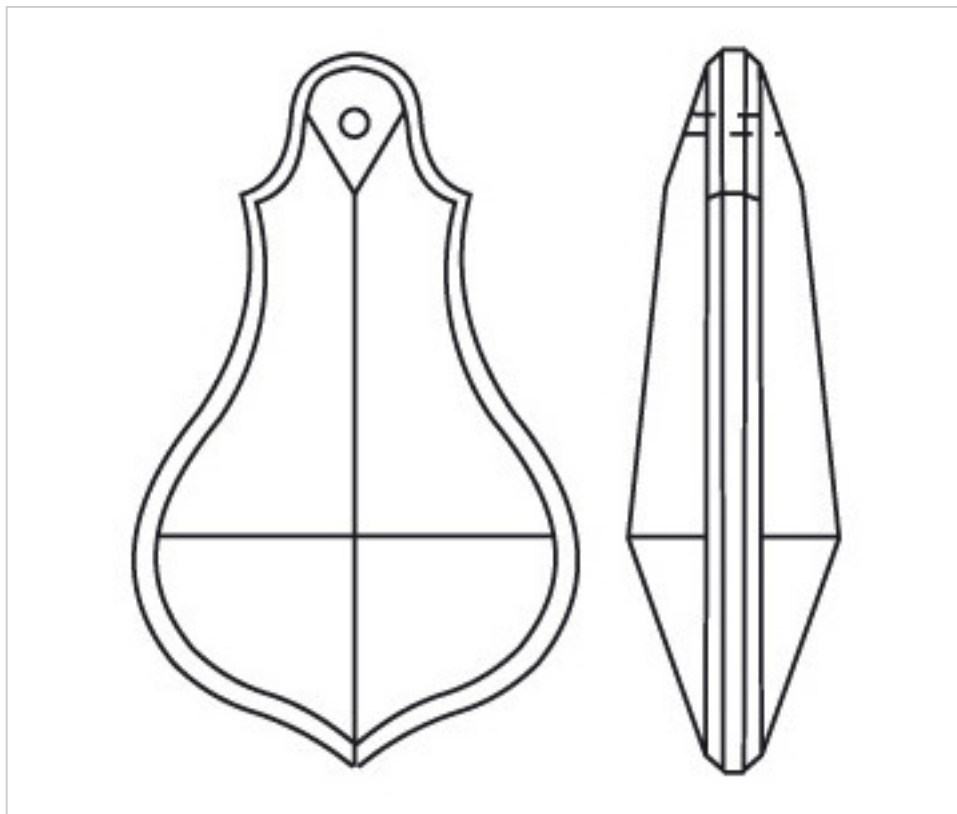

CRYSTAL FOR LAMPS > Scholer Crystal Austria > Schöler Basic Line
Plain Pendeloques

D91387P

Plaque 4138/76x44mm Pinkish

November 04th, 2024, 20:28

PRICE

	Lot	P.V.P. excluding VAT
	1	9,57€
	10	6,38€
	40	5,56€

Continued on next page >>

CRYSTAL FOR LAMPS > Scholer Crystal Austria > Schöler Basic Line
Plain Pendeloques

D91387P

Plaque 4138/76x44mm Pinkish

TECHNICAL SPECIFICATIONS

Weight: 49 Grams

Packging: Box 40 Units

OTHER FEATURES

Length (mm): 76

Width (mm): 44

Colour: Rosalin

DOCUMENTS

 [Plaque 4138/76x44mm Pinkish](#)