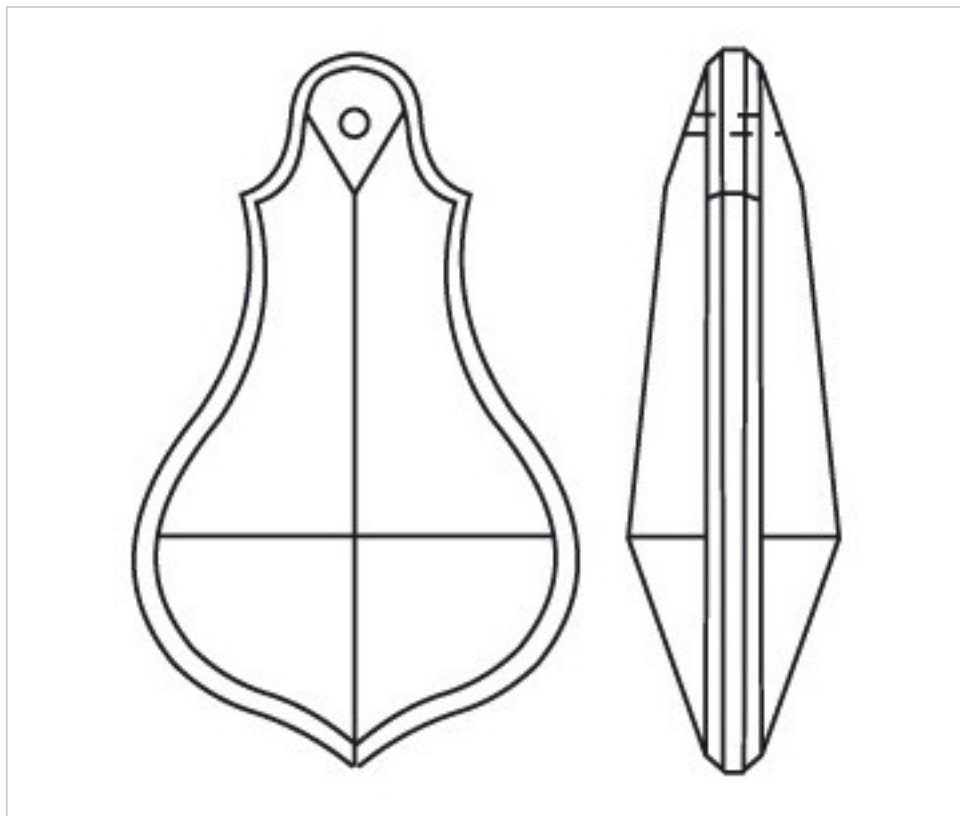

CRYSTAL FOR LAMPS > Scholer Crystal Austria > Schöler Basic Line  
Plain Pendeloques

D91387T

Plaque 4138/76x44mm Topaz

November 04th, 2024, 20:27

**PRICE**

	Lot	P.V.P. excluding VAT
	1	9,57€
	10	6,38€
	40	5,56€

Continued on next page >>

CRYSTAL FOR LAMPS > Scholer Crystal Austria > Schöler Basic Line  
Plain Pendeloques

D91387T

Plaque 4138/76x44mm Topaz

## OTHER FEATURES

---

Length (mm): 76

Width (mm): 44

Colour: Topaz