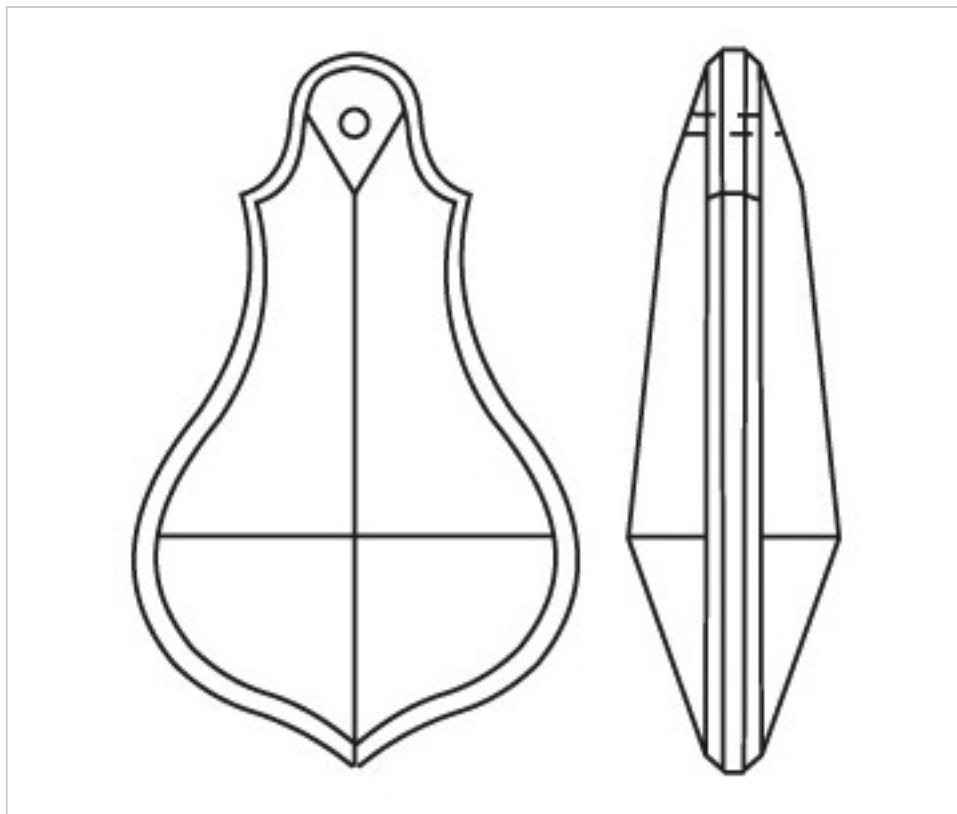

CRYSTAL FOR LAMPS > Scholer Crystal Austria > Schöler Basic Line
Plain Pendeloques

D91387T

Plaque 4138/76x44mm Topaz

January 22nd, 2025, 05:18

PRICE

	Lot	P.V.P. excluding VAT
	1	10,48€
	10	6,99€
	40	6,10€

Continued on next page >>

CRYSTAL FOR LAMPS > Scholer Crystal Austria > Schöler Basic Line
Plain Pendeloques

D91387T

Plaque 4138/76x44mm Topaz

TECHNICAL SPECIFICATIONS

Weight: 50 Grams

Packging: Box 40 Units

OTHER FEATURES

Length (mm): 76

Width (mm): 44

Colour: Topaz

DOCUMENTS

 [Plaque 4138/76x44mm Topaz](#)