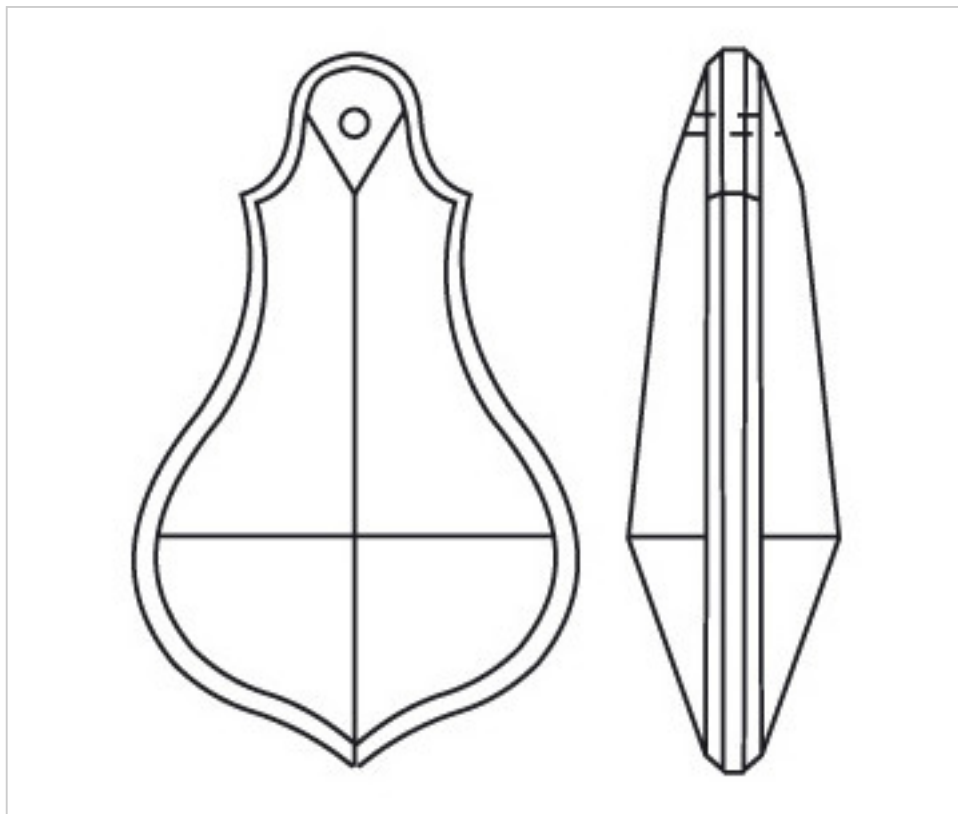

CRYSTAL FOR LAMPS > Scholer Crystal Austria > Schöler Basic Line
Plain Pendeloques

D91387T

Plaque 4138/76x44mm Topaz

August 24th, 2024, 15:16

PRICE

Lot	P.V.P. excluding VAT
1	9,57€
10	6,38€
40	5,56€

Continued on next page >>

CRYSTAL FOR LAMPS > Scholer Crystal Austria > Schöler Basic Line
Plain Pendeloques

D91387T

Plaque 4138/76x44mm Topaz

TECHNICAL SPECIFICATIONS

Packging: Box 40 Units

OTHER FEATURES

Length (mm): 76

Width (mm): 44

Colour: Topaz

DOCUMENTS

 [Plaque 4138/76x44mm Topaz](#)