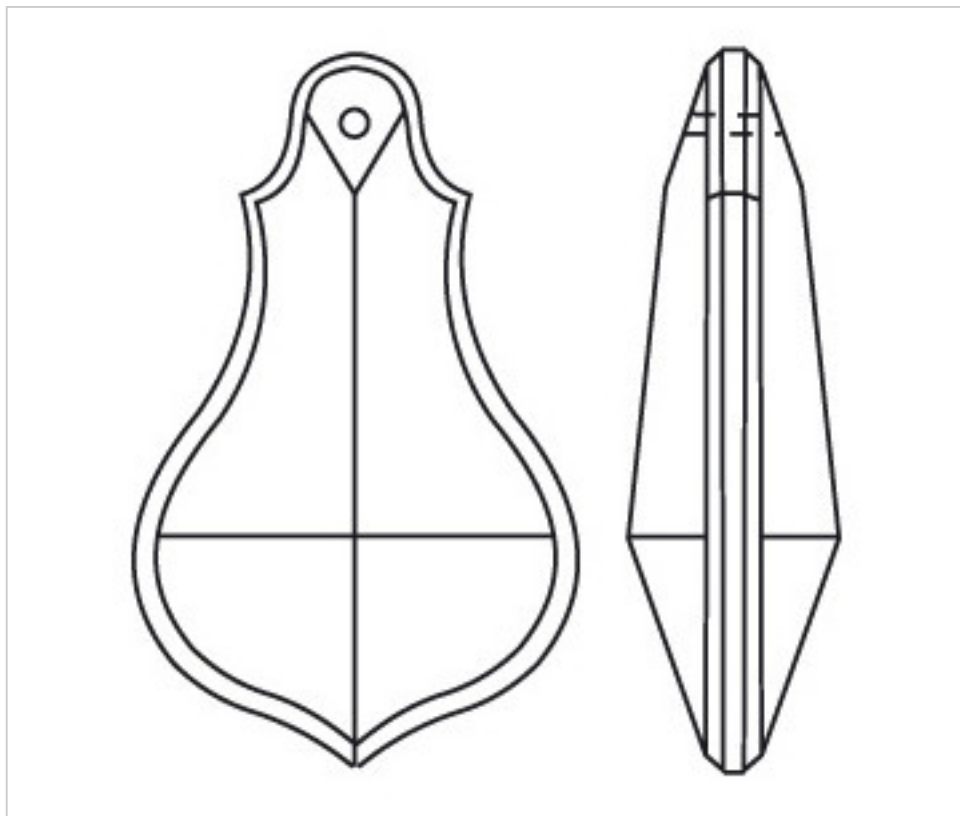

D91387T

Plaque 4138/76x44mm Topaz

February 22nd, 2025, 23:19

PRICE

	Lot	P.V.P. excluding VAT
	1	10,48€
	10	6,99€
	40	6,10€

Continued on next page >>

CRYSTAL FOR LAMPS > Scholer Crystal Austria > Schöler Basic Line
Plain Pendeloques

D91387T

Plaque 4138/76x44mm Topaz

TECHNICAL SPECIFICATIONS

Weight: 50 Grams

Packging: Box 40 Units

OTHER FEATURES

Length (mm): 76

Width (mm): 44

Colour: Topaz

DOCUMENTS

 [Plaque 4138/76x44mm Topaz](#)