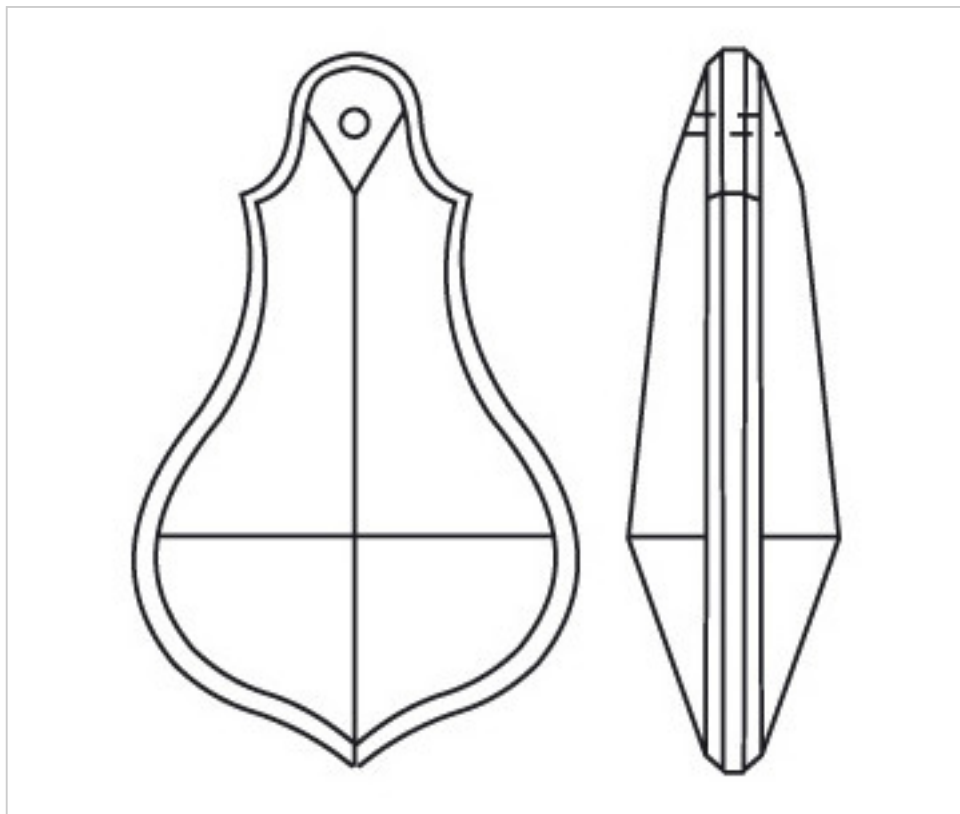

CRYSTAL FOR LAMPS > Scholer Crystal Austria > Schöler Basic Line
Plain Pendeloques

D91387T

Plaque 4138/76x44mm Topaz

December 22nd, 2024, 09:06

PRICE

	Lot	P.V.P. excluding VAT
	1	9,57€
	10	6,38€
	40	5,56€

Continued on next page >>

CRYSTAL FOR LAMPS > Scholer Crystal Austria > Schöler Basic Line
Plain Pendeloques

D91387T

Plaque 4138/76x44mm Topaz

TECHNICAL SPECIFICATIONS

Weight: 50 Grams

Packging: Box 40 Units

OTHER FEATURES

Length (mm): 76

Width (mm): 44

Colour: Topaz

DOCUMENTS

 [Plaque 4138/76x44mm Topaz](#)