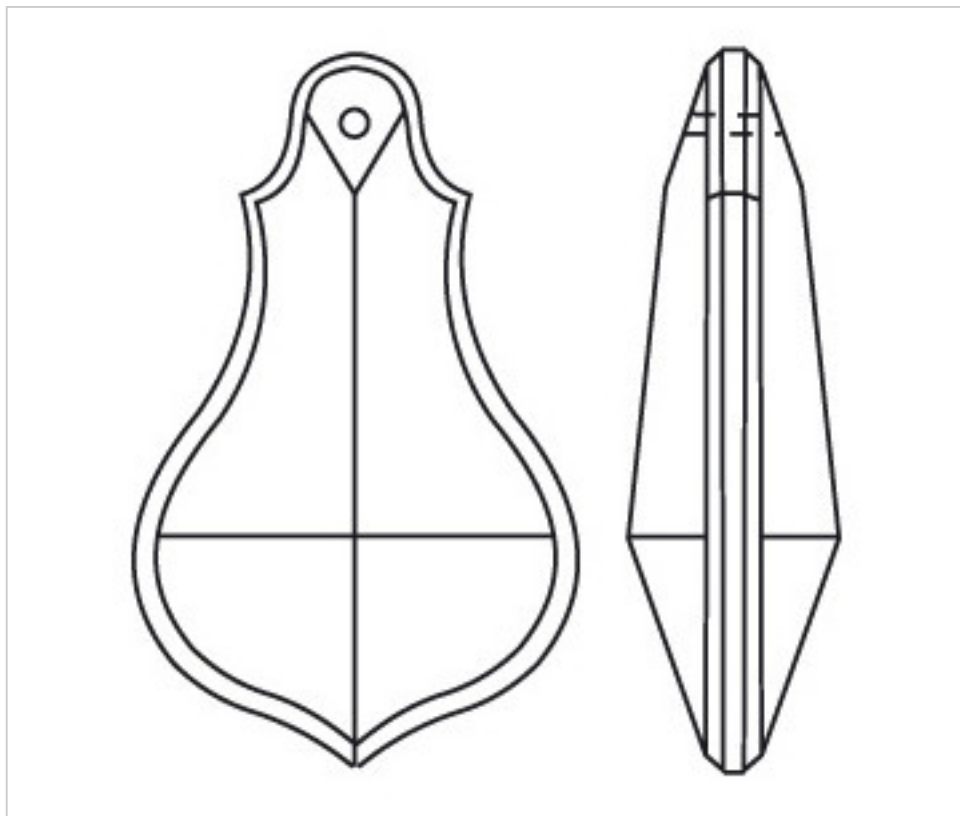

CRYSTAL FOR LAMPS > Scholer Crystal Austria > Schöler Basic Line
Plain Pendeloques

D913889

Plaque 4138/89x52mm

November 21st, 2024, 14:22

PRICE

Lot	P.V.P. excluding VAT
1	6,92€
6	4,63€
18	4,02€

Continued on next page >>

CRYSTAL FOR LAMPS > Scholer Crystal Austria > Schöler Basic Line
Plain Pendeloques

D913889

Plaque 4138/89x52mm

TECHNICAL SPECIFICATIONS

Weight: 82 Grams

Packging: Box 18 Units

OTHER FEATURES

Length (mm): 89

Width (mm): 52

Colour: Transparent

DOCUMENTS

 [Plaque 4138/89x52mm](#)