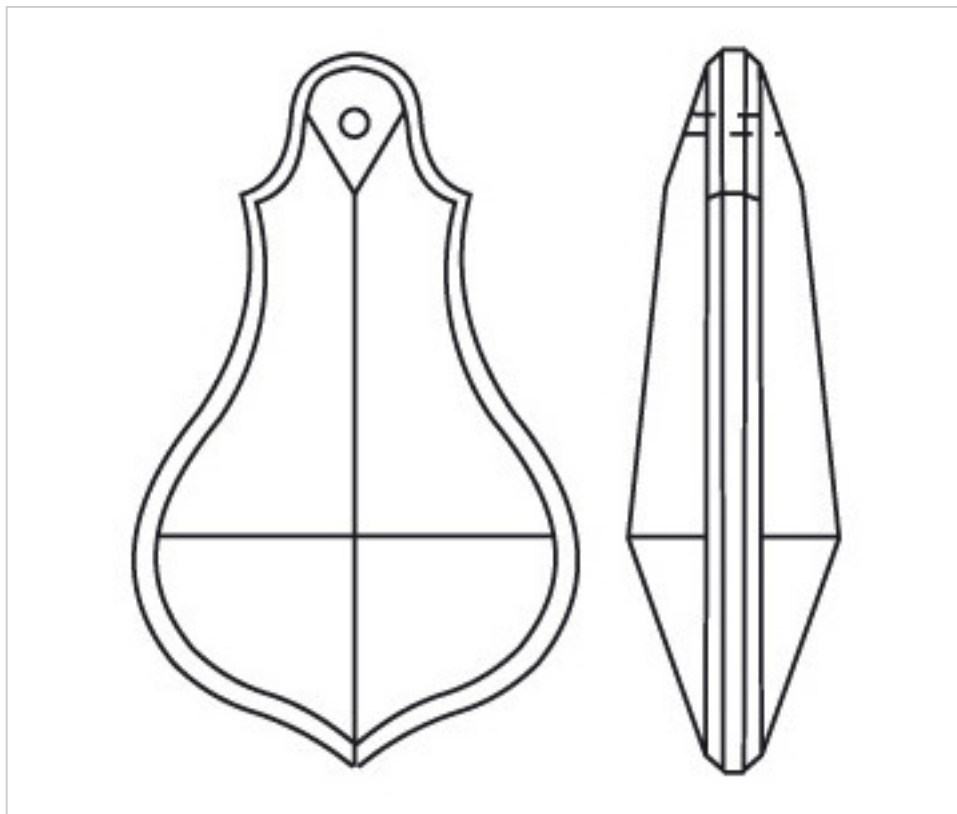

CRYSTAL FOR LAMPS > Scholer Crystal Austria > Schöler Basic Line
Plain Pendeloques

D913889

Plaque 4138/89x52mm

November 04th, 2024, 20:29

PRICE

	Lot	P.V.P. excluding VAT
	1	6,92€
	6	4,63€
	18	4,02€

Continued on next page >>

CRYSTAL FOR LAMPS > Scholer Crystal Austria > Schöler Basic Line
Plain Pendeloques

D913889

Plaque 4138/89x52mm

TECHNICAL SPECIFICATIONS

Weight: 82 Grams

Packging: Box 18 Units

OTHER FEATURES

Length (mm): 89

Width (mm): 52

Colour: Transparent

DOCUMENTS

 [Plaque 4138/89x52mm](#)