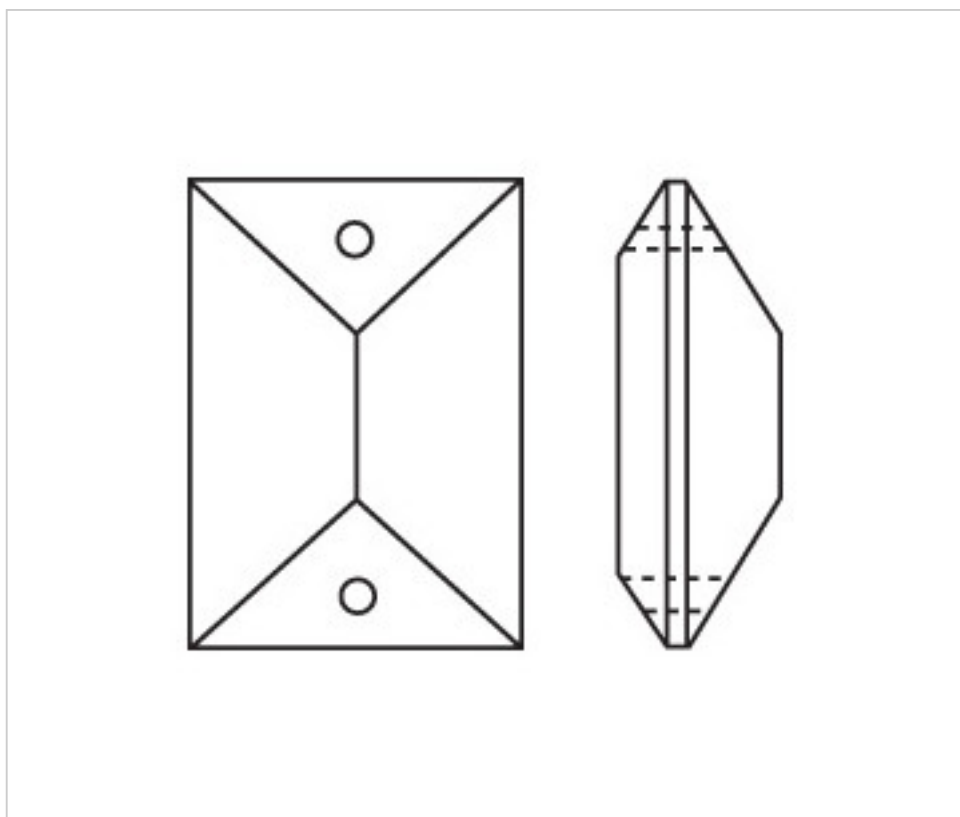

**A650921**

**Rectangle 8054/20x14mm 2 holes**

November 21st, 2024, 14:17

**PRICE**

Lot	P.V.P. excluding VAT
1	1,30€
48	0,88€
336	0,76€

Continued on next page >>

CRYSTAL FOR LAMPS > Scholer Crystal Austria > Schöler Basic Line  
Plain Coffin Stones

A650921

**Rectangle 8054/20x14mm 2 holes**

## OTHER FEATURES

---

Length (mm): 20

Width (mm): 14

Colour: Transparent

## DOCUMENTS

---

 [Rectangle 8054/20x14mm 2 holes](#)