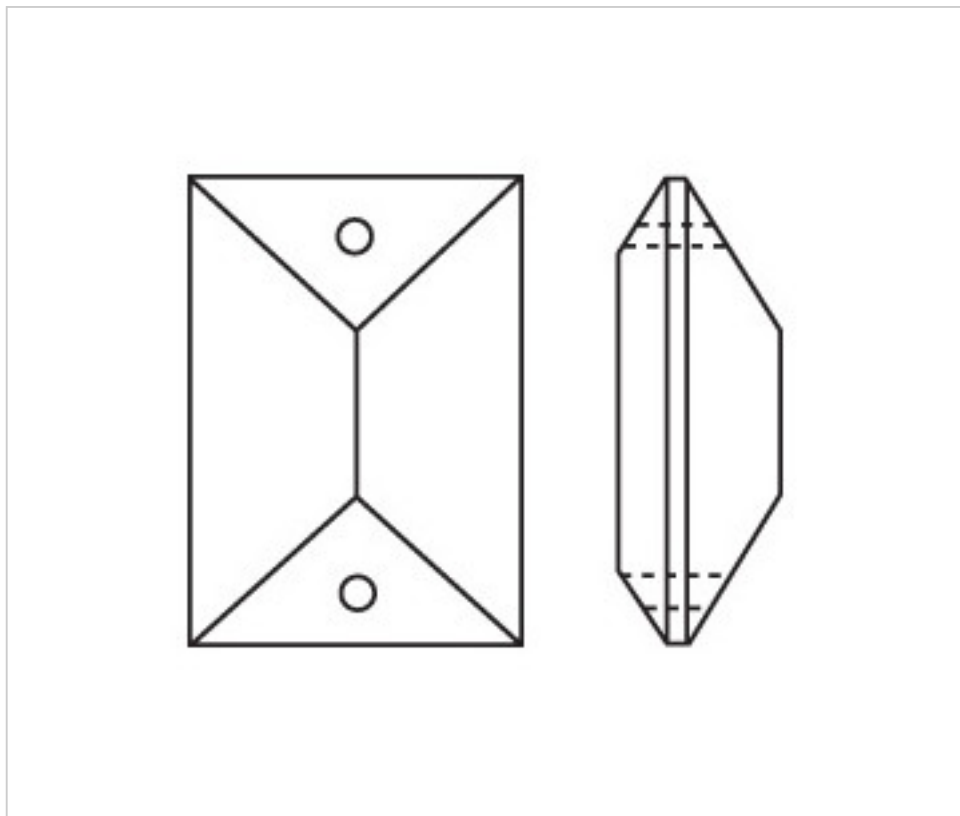

**A650921**

**Rectangle 8054/20x14mm 2 holes**

October 02nd, 2024, 02:54

**PRICE**

Lot	P.V.P. excluding VAT
1	1,30€
48	0,88€
336	0,76€

Continued on next page >>

CRYSTAL FOR LAMPS > Scholer Crystal Austria > Schöler Basic Line  
Plain Coffin Stones

A650921

**Rectangle 8054/20x14mm 2 holes**

## OTHER FEATURES

---

Length (mm): 20

Width (mm): 14

Colour: Transparent

## DOCUMENTS

---

 [Rectangle 8054/20x14mm 2 holes](#)