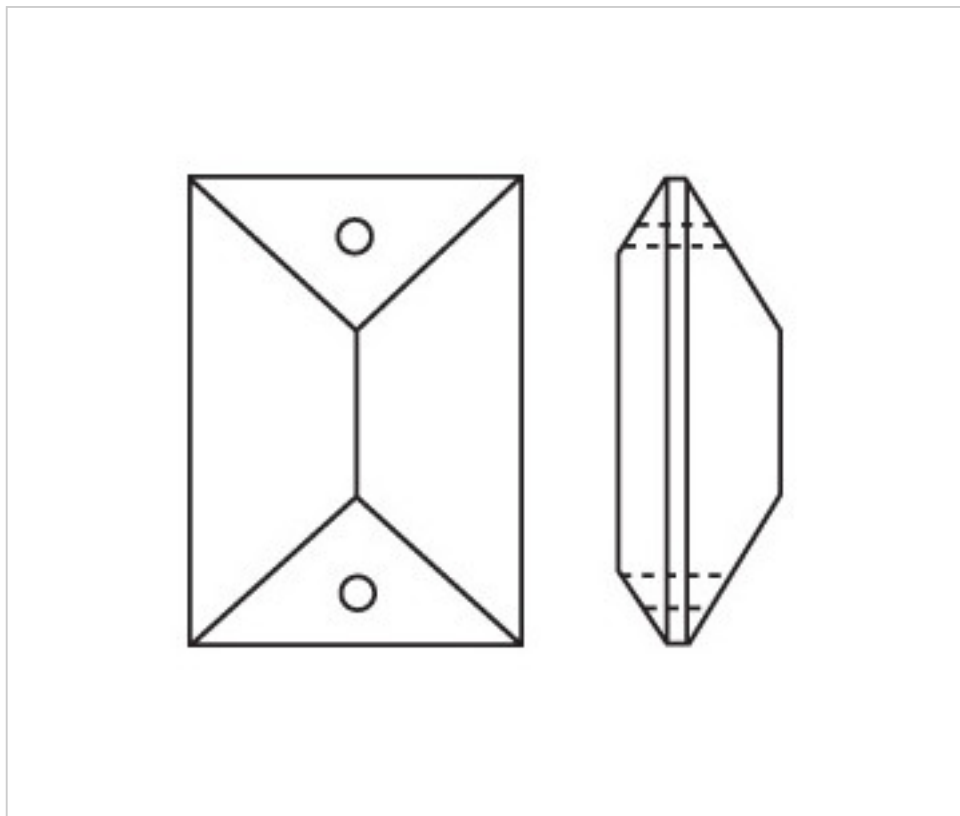

CRYSTAL FOR LAMPS > Scholer Crystal Austria > Schöler Basic Line  
Plain Coffin Stones

**A65Y921**

**Rectangle 8054/20x14mm 2 holes Jet**

February 22nd, 2025, 07:37

**PRICE**

	Lot	P.V.P. excluding VAT
Pedido mínimo	336	1,85€

Continued on next page >>

CRYSTAL FOR LAMPS > Scholer Crystal Austria > Schöler Basic Line  
Plain Coffin Stones

A65Y921

Rectangle 8054/20x14mm 2 holes Jet

## OTHER FEATURES

---

Length (mm): 20

Width (mm): 14

Colour: Black