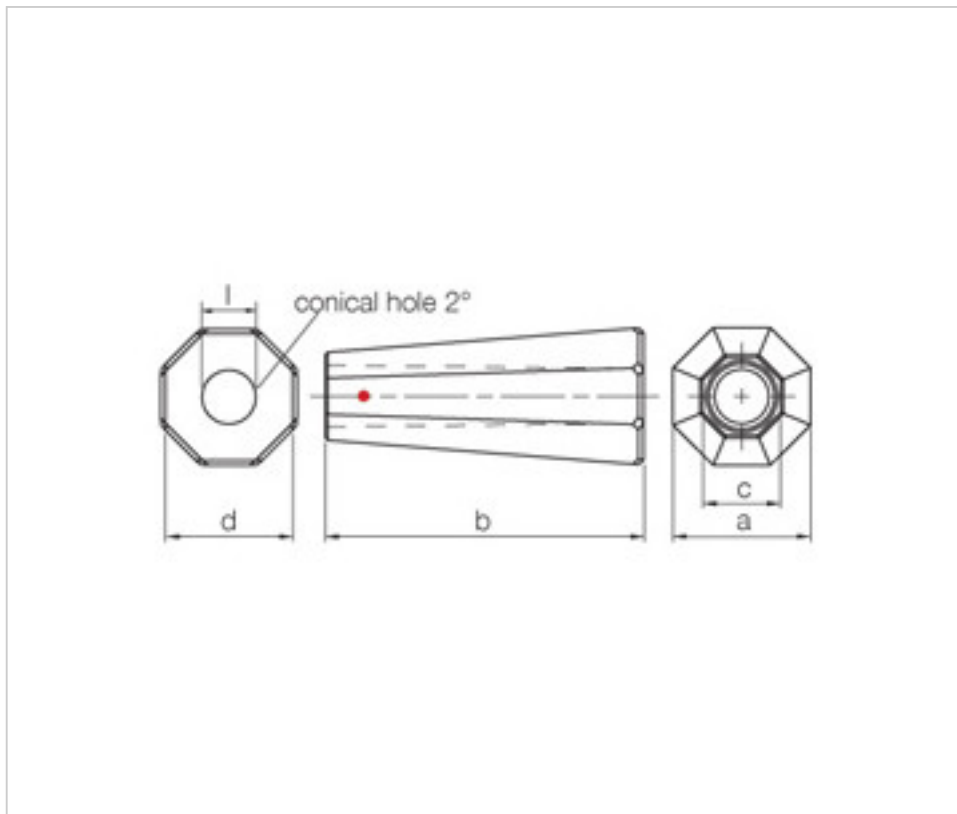

SWAROVSKI CRYSTAL > Strass Swarovski Crystal > Strass Knots and Handles
Strass Handles

113798201 - 1067468

Bracelet Spectrum 7303/60mm (ex 8988/200) Swarovski Crystal

February 01st, 2025, 20:30

PRICE

Lot	P.V.P. excluding VAT
1	31,69€
15	25,35€
30	22,04€

Continued on next page >>

SWAROVSKI CRYSTAL > Strass Swarovski Crystal > Strass Knots and Handles
Strass Handles

113798201 - 1067468

Bracelet Spectrum 7303/60mm (ex 8988/200) Swarovski Crystal

TECHNICAL SPECIFICATIONS

Weight: 53 Grams

Packging: Box 30 Units

NOTES

Dimensions A=25,7mm(+/- 0.4mm) B=59,6mm (+/- 0.4mm) C=14.5mm(0.3mm +/-) D=23,9mm(+/- 0.5mm)

OTHER FEATURES

Length (mm): 59,6

Diameter (mm): 25,7

Central Hole (mm): 10

DOCUMENTS

 [Bracelet Spectrum 7303/60mm \(ex 8988/200\) Swarovski Crystal](#)