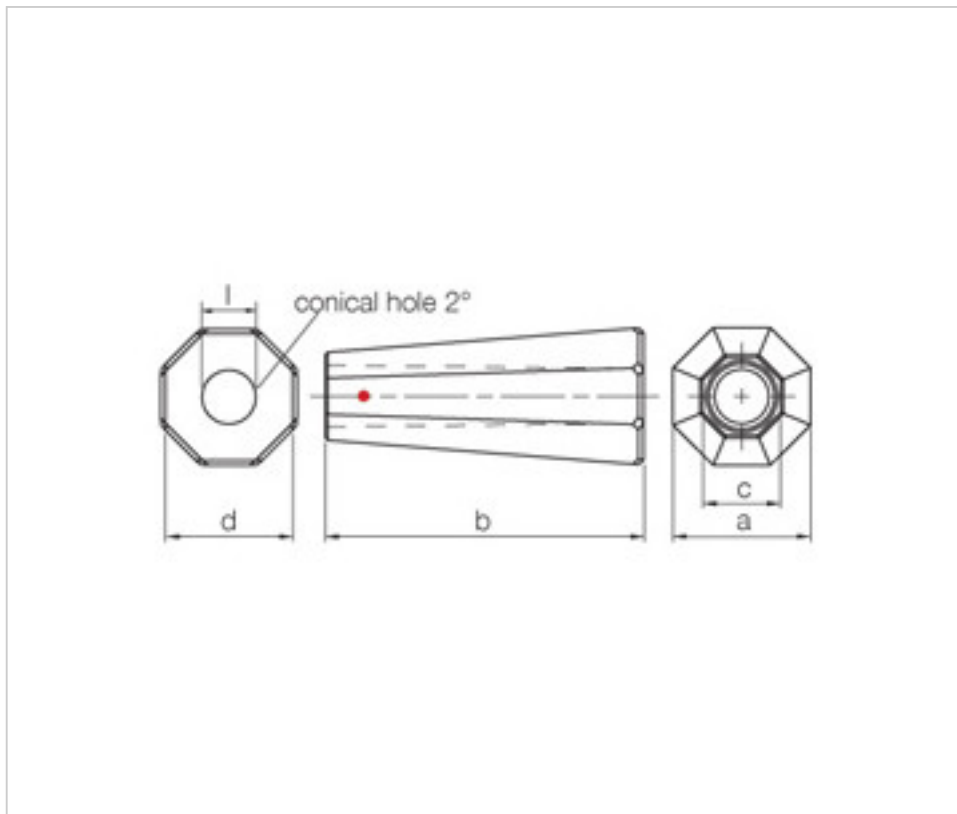

SWAROVSKI CRYSTAL > Strass Swarovski Crystal > Strass Knots and Handles
Strass Handles

113798201 - 1067468

Bracelet Spectrum 7303/60mm (ex 8988/200) Swarovski Crystal

April 05th, 2025, 05:49

PRICE

Lot	P.V.P. excluding VAT
1	31,69€
15	25,35€
30	22,04€

Continued on next page >>

SWAROVSKI CRYSTAL > Strass Swarovski Crystal > Strass Knots and Handles
Strass Handles

113798201 - 1067468

Bracelet Spectrum 7303/60mm (ex 8988/200) Swarovski Crystal

TECHNICAL SPECIFICATIONS

Weight: 53 Grams

Packging: Box 30 Units

NOTES

Dimensions A=25,7mm(+/- 0.4mm) B=59,6mm (+/- 0.4mm) C=14.5mm(0.3mm +/-) D=23,9mm(+/- 0.5mm)

OTHER FEATURES

Length (mm): 59,6

Diameter (mm): 25,7

Central Hole (mm): 10

DOCUMENTS

 [Bracelet Spectrum 7303/60mm \(ex 8988/200\) Swarovski Crystal](#)