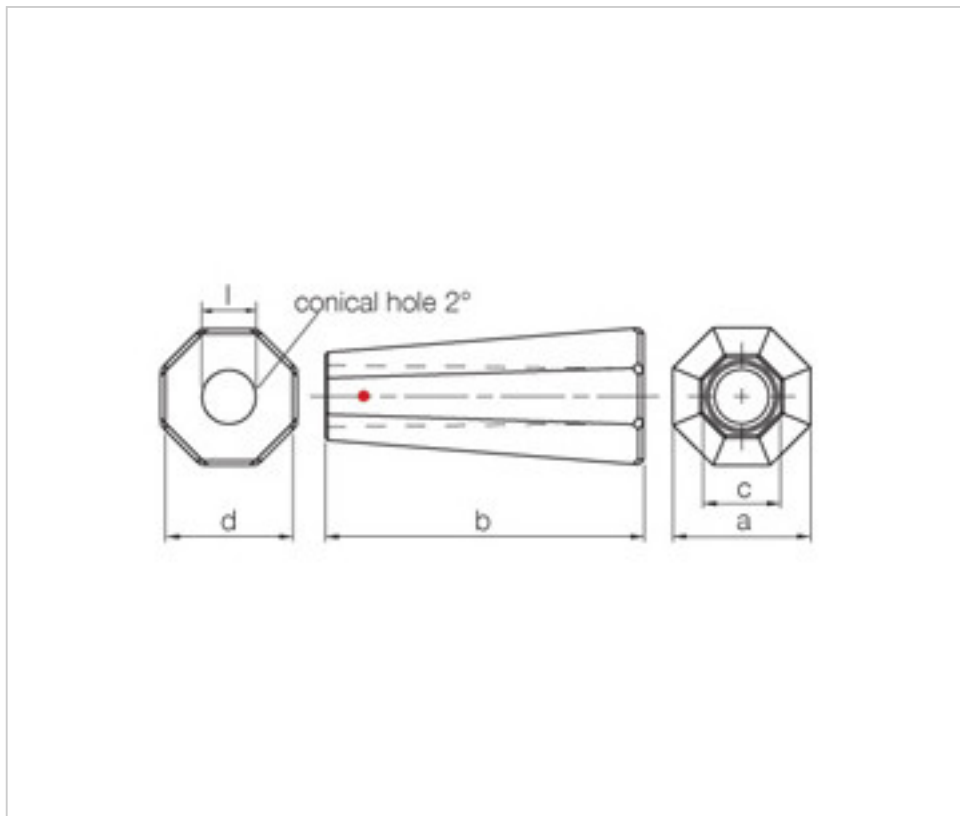

SWAROVSKI CRYSTAL > Strass Swarovski Crystal > Strass Knots and Handles
Strass Handles

113798201 - 1067468

Bracelet Spectrum 7303/60mm (ex 8988/200) Swarovski Crystal

November 23rd, 2024, 09:04

PRICE

	Lot	P.V.P. excluding VAT
	1	31,69€
	15	25,35€
	30	22,04€

Continued on next page >>

SWAROVSKI CRYSTAL > Strass Swarovski Crystal > Strass Knots and Handles
Strass Handles

113798201 - 1067468

Bracelet Spectrum 7303/60mm (ex 8988/200) Swarovski Crystal

TECHNICAL SPECIFICATIONS

Weight: 53 Grams

Packging: Box 30 Units

NOTES

Dimensions A=25,7mm(+/- 0.4mm) B=59,6mm (+/- 0.4mm) C=14.5mm(0.3mm +/-) D=23,9mm(+/- 0.5mm)

OTHER FEATURES

Length (mm): 59,6

Diameter (mm): 25,7

Central Hole (mm): 10

DOCUMENTS

 [Bracelet Spectrum 7303/60mm \(ex 8988/200\) Swarovski Crystal](#)