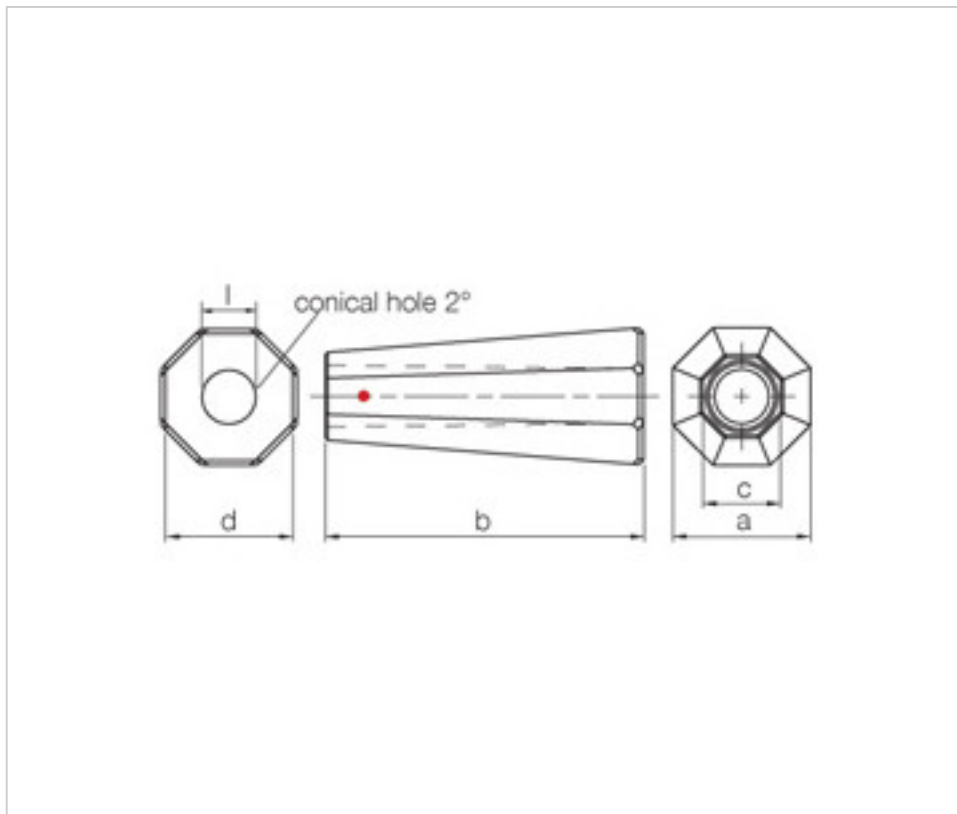

SWAROVSKI CRYSTAL > Strass Swarovski Crystal > Strass Knots and Handles
Strass Handles

113798201 - 1067468

Bracelet Spectrum 7303/60mm (ex 8988/200) Swarovski Crystal

March 04th, 2025, 06:38

PRICE

Lot	P.V.P. excluding VAT
1	31,69€
15	25,35€
30	22,04€

Continued on next page >>

SWAROVSKI CRYSTAL > Strass Swarovski Crystal > Strass Knots and Handles
Strass Handles

113798201 - 1067468

Bracelet Spectrum 7303/60mm (ex 8988/200) Swarovski Crystal

TECHNICAL SPECIFICATIONS

Weight: 53 Grams

Packging: Box 30 Units

NOTES

Dimensions A=25,7mm(+/- 0.4mm) B=59,6mm (+/- 0.4mm) C=14.5mm(0.3mm +/-) D=23,9mm(+/- 0.5mm)

OTHER FEATURES

Length (mm): 59,6

Diameter (mm): 25,7

Central Hole (mm): 10

DOCUMENTS

 [Bracelet Spectrum 7303/60mm \(ex 8988/200\) Swarovski Crystal](#)