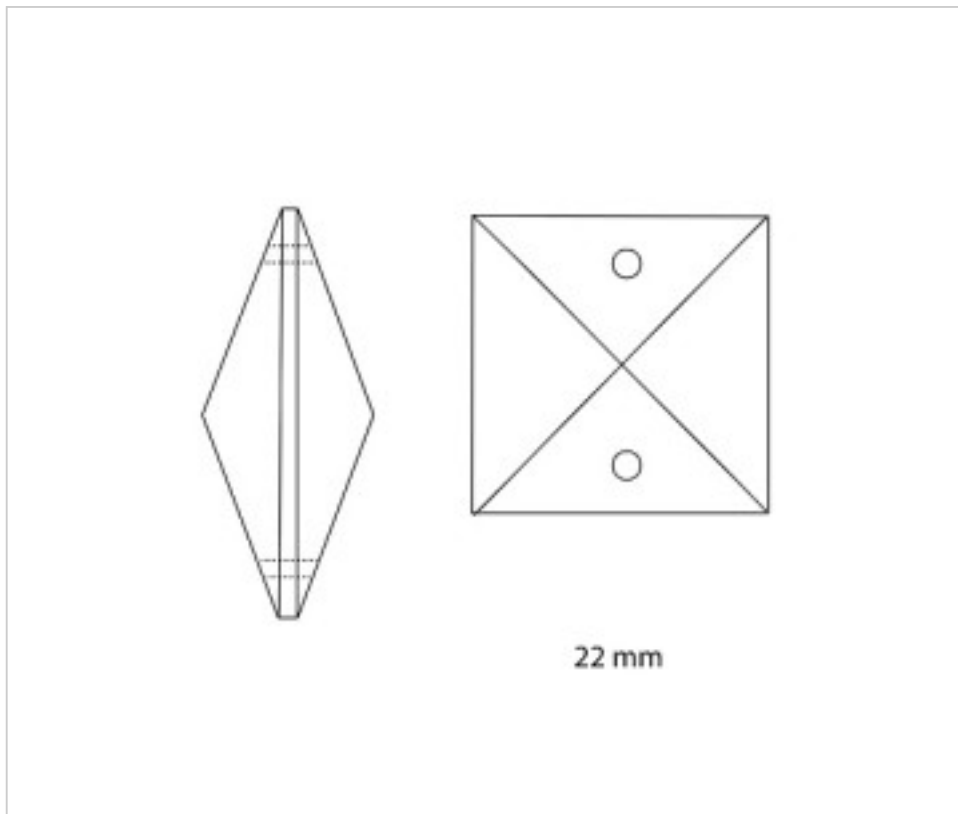

SWAROVSKI CRYSTAL > Strass Swarovski Crystal > Strass Octagons , Ovals and Squares  
Squares Strass

110802623

Square 8026/22mm - CAL Swarovski Crystal

March 05th, 2025, 03:57

**PRICE**

Lot	P.V.P. excluding VAT
1	0,95€
30	0,91€
210	0,88€

Continued on next page >>

SWAROVSKI CRYSTAL > Strass Swarovski Crystal > Strass Octagons , Ovals and Squares  
Squares Strass

110802623

**Square 8026/22mm - CAL Swarovski Crystal**

## OTHER FEATURES

---

Width (mm): 22

High (mm): 22

Colour: Transparent

## DOCUMENTS

---

 [Square 8026/22mm - CAL Swarovski Crystal](#)