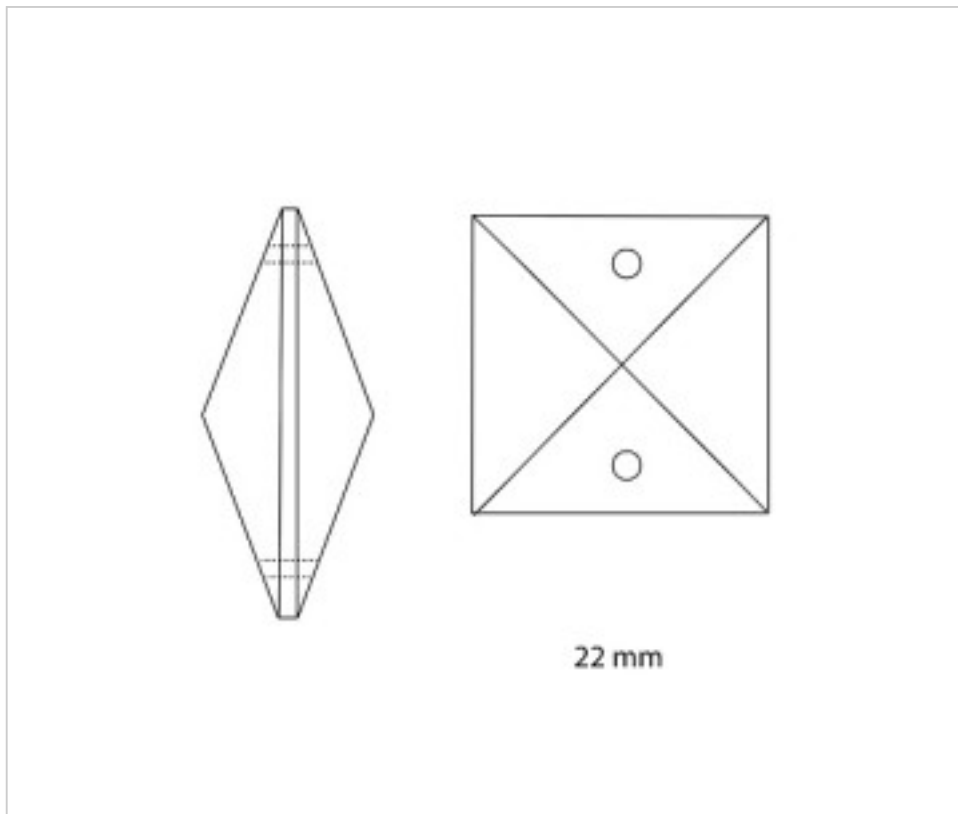

SWAROVSKI CRYSTAL > Strass Swarovski Crystal > Strass Octagons , Ovals and Squares
Squares Strass

110802623

Square 8026/22mm - CAL Swarovski Crystal

November 23rd, 2024, 10:26

PRICE

Lot	P.V.P. excluding VAT
1	0,95€
30	0,91€
210	0,88€

Continued on next page >>

SWAROVSKI CRYSTAL > Strass Swarovski Crystal > Strass Octagons , Ovals and Squares
Squares Strass

110802623

Square 8026/22mm - CAL Swarovski Crystal

TECHNICAL SPECIFICATIONS

Weight: 1 Grams

NOTES

With effect CAL in the basis for gluing

OTHER FEATURES

Width (mm): 22

High (mm): 22

Colour: Transparent

DOCUMENTS

 [Square 8026/22mm - CAL Swarovski Crystal](#)