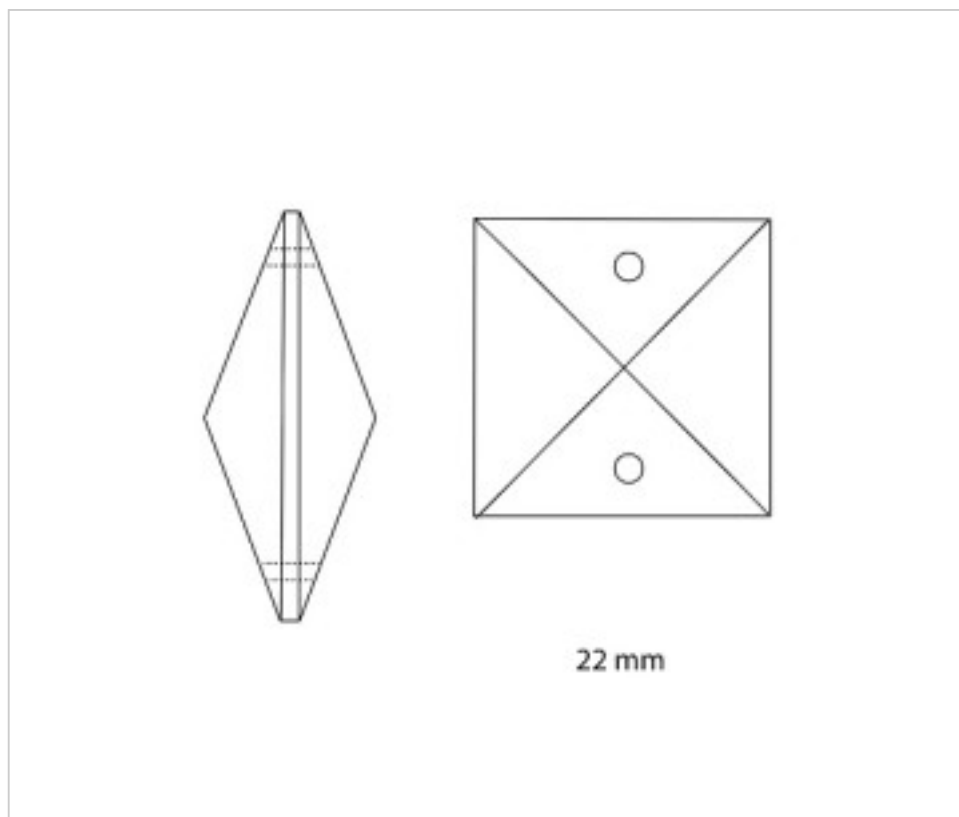

SWAROVSKI CRYSTAL > Strass Swarovski Crystal > Strass Octagons , Ovals and Squares
Squares Strass

110802623

Square 8026/22mm - CAL Swarovski Crystal

April 05th, 2025, 01:13

PRICE

Lot	P.V.P. excluding VAT
1	0,95€
30	0,91€
210	0,88€

Continued on next page >>

SWAROVSKI CRYSTAL > Strass Swarovski Crystal > Strass Octagons , Ovals and Squares
Squares Strass

110802623

Square 8026/22mm - CAL Swarovski Crystal

TECHNICAL SPECIFICATIONS

Weight: 1 Grams

NOTES

With effect CAL in the basis for gluing

OTHER FEATURES

Width (mm): 22

High (mm): 22

Colour: Transparent

DOCUMENTS

 [Square 8026/22mm - CAL Swarovski Crystal](#)