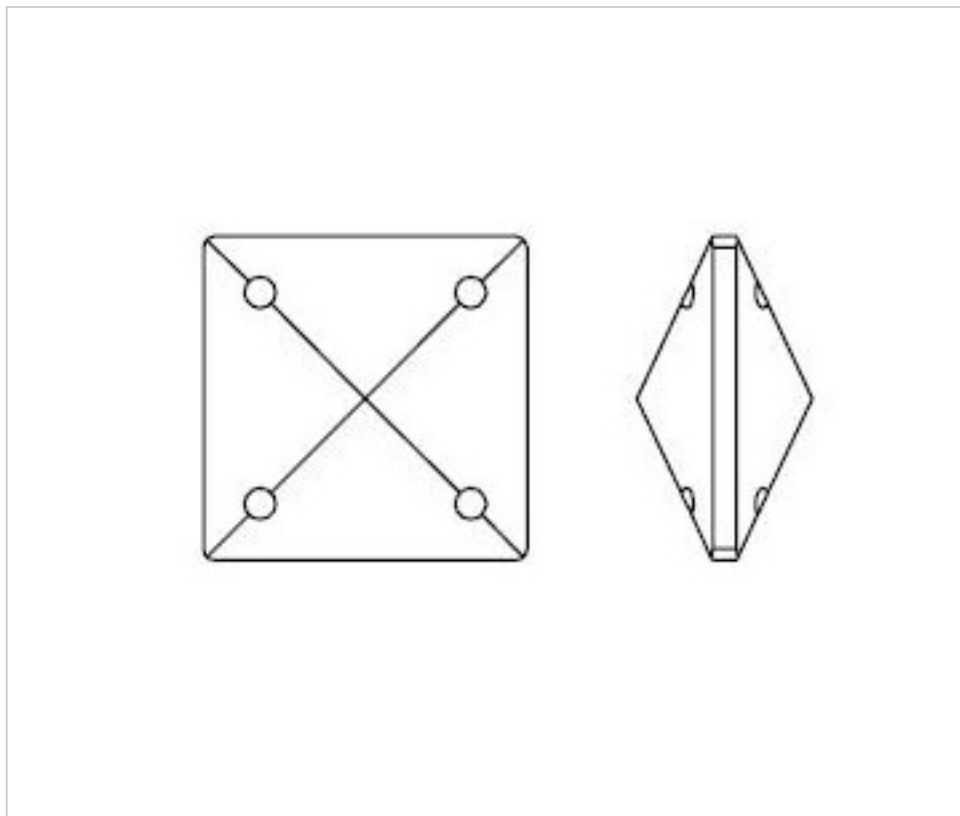

CRYSTAL FOR LAMPS > Scholer Crystal Austria > Schöler Basic Line  
Plain square

**A650618**

**Square 4354/18mm 4 holes (ex 8044)**

August 24th, 2024, 14:44

**PRICE**

Lot	P.V.P. excluding VAT
1	0,63€
48	0,4172€
384	0,3636€

Continued on next page >>

CRYSTAL FOR LAMPS > Scholer Crystal Austria > Schöler Basic Line  
Plain square

**A650618**

**Square 4354/18mm 4 holes (ex 8044)**

## **OTHER FEATURES**

---

Length (mm): 18

Colour: Transparent