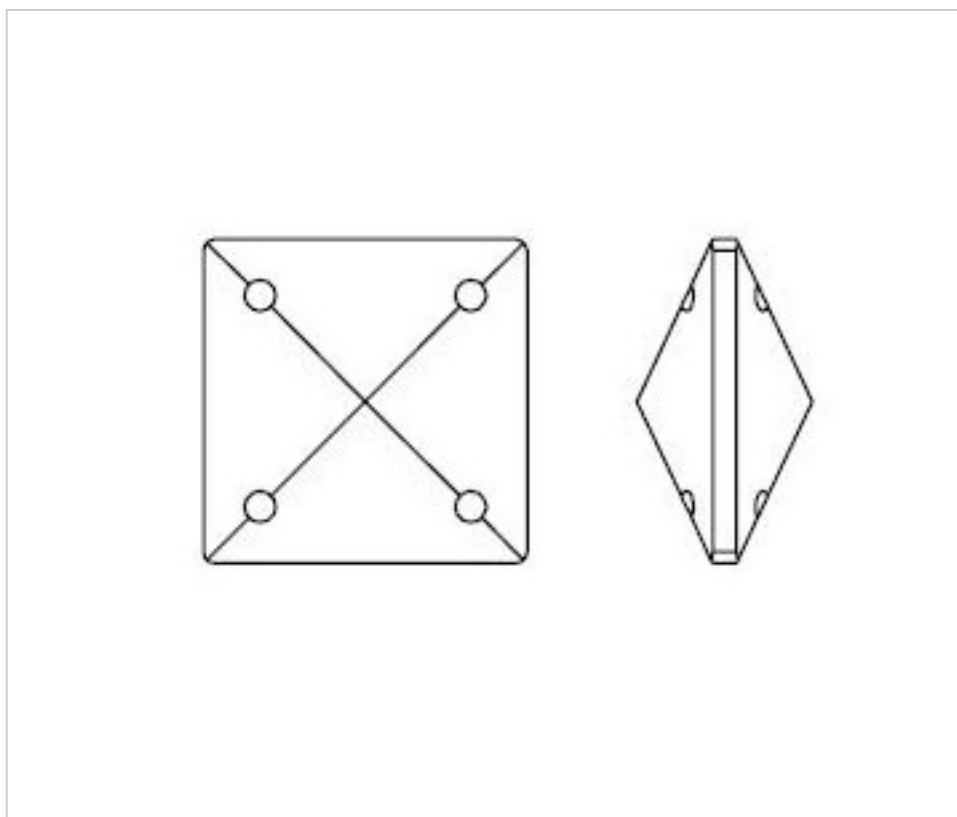

CRYSTAL FOR LAMPS > Scholer Crystal Austria > Schöler Basic Line
Plain square

A650618

Square 4354/18mm 4 holes (ex 8044)

April 04th, 2025, 12:22

PRICE

	Lot	P.V.P. excluding VAT
Pedido mínimo	384	0,3636€

Continued on next page >>

CRYSTAL FOR LAMPS > Scholer Crystal Austria > Schöler Basic Line
Plain square

A650618

Square 4354/18mm 4 holes (ex 8044)

TECHNICAL SPECIFICATIONS

Packging: Box 384 Units

OTHER FEATURES

Length (mm): 18

Colour: Transparent