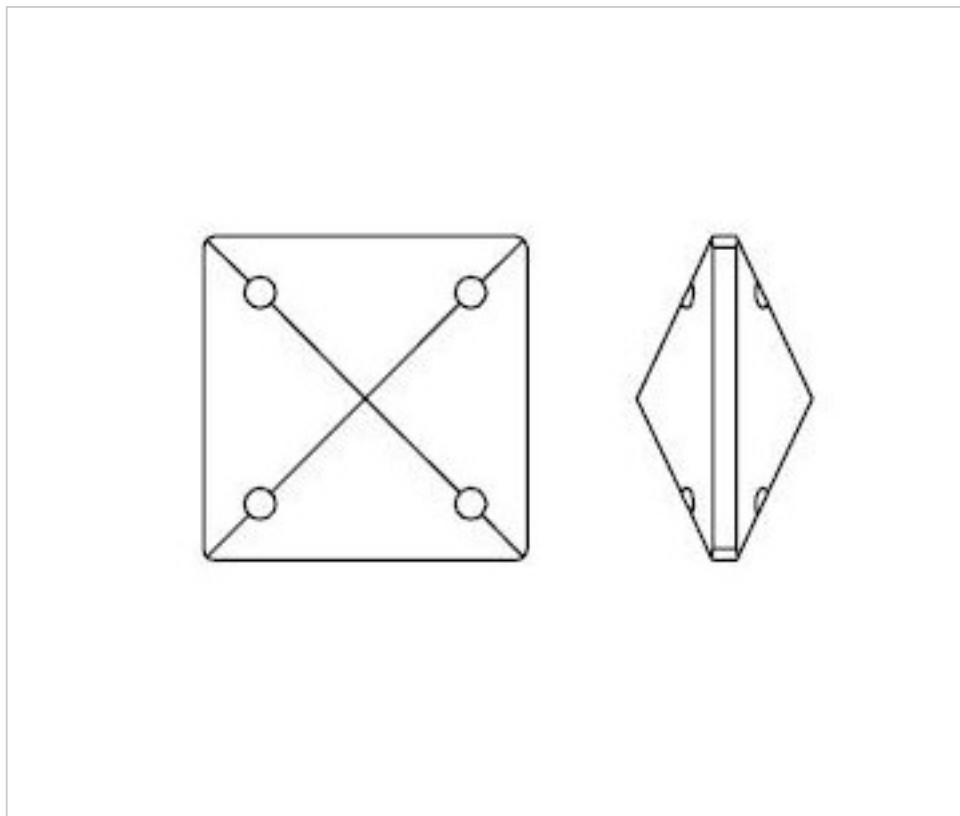

CRYSTAL FOR LAMPS > Scholer Crystal Austria > Schöler Basic Line
Plain square

A650618

Square 4354/18mm 4 holes (ex 8044)

March 04th, 2025, 05:54

PRICE

	Lot	P.V.P. excluding VAT
Pedido mínimo	384	0,3636€

Continued on next page >>

CRYSTAL FOR LAMPS > Scholer Crystal Austria > Schöler Basic Line
Plain square

A650618

Square 4354/18mm 4 holes (ex 8044)

TECHNICAL SPECIFICATIONS

Packging: Box 384 Units

OTHER FEATURES

Length (mm): 18

Colour: Transparent