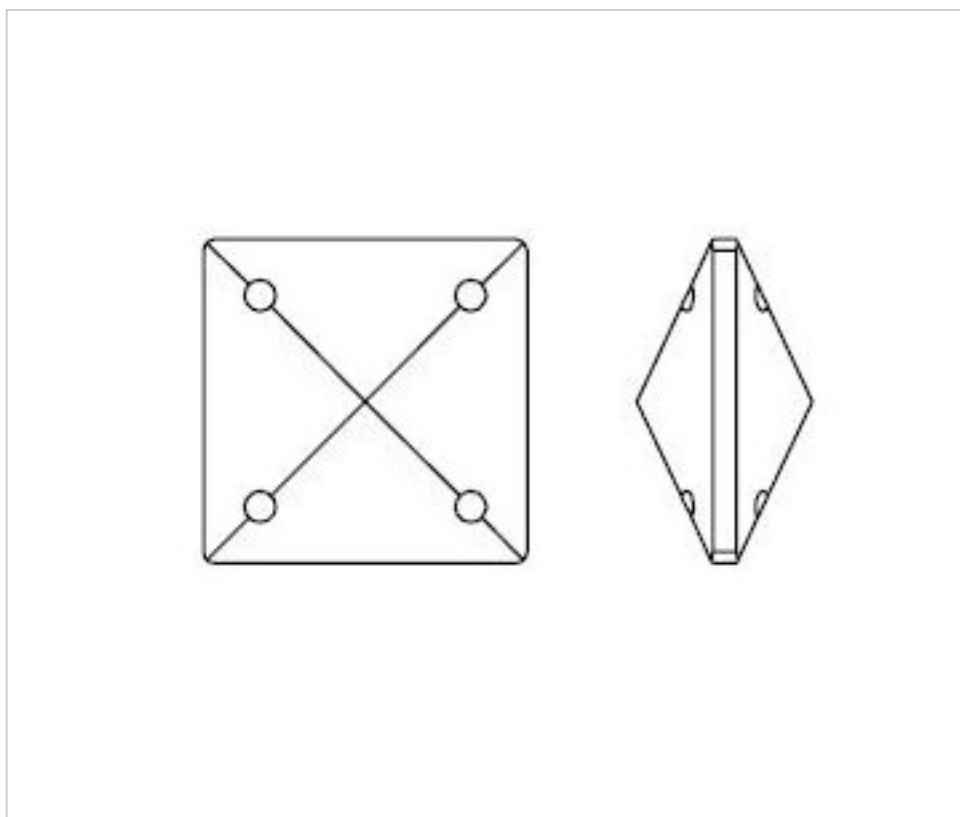

CRYSTAL FOR LAMPS > Scholer Crystal Austria > Schöler Basic Line
Plain square

A650618

Square 4354/18mm 4 holes (ex 8044)

January 31st, 2025, 02:30

PRICE

	Lot	P.V.P. excluding VAT
Pedido mínimo	384	0,3636€

Continued on next page >>

CRYSTAL FOR LAMPS > Scholer Crystal Austria > Schöler Basic Line
Plain square

A650618

Square 4354/18mm 4 holes (ex 8044)

TECHNICAL SPECIFICATIONS

Packging: Box 384 Units

OTHER FEATURES

Length (mm): 18

Colour: Transparent