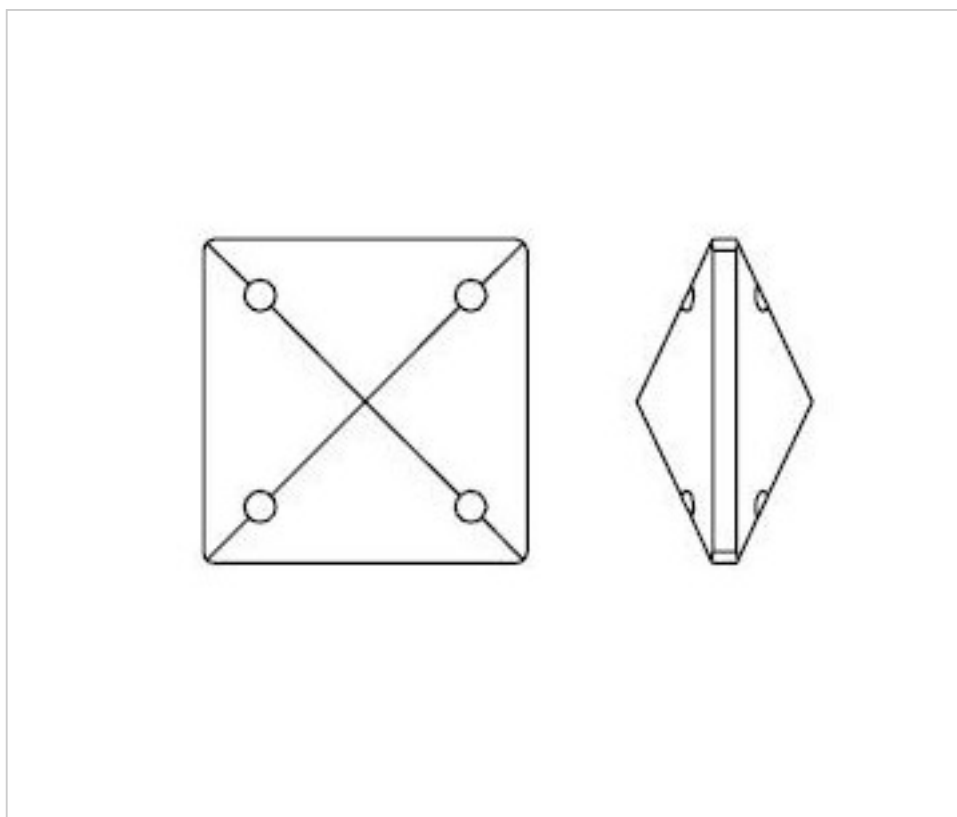

CRYSTAL FOR LAMPS > Scholer Crystal Austria > Schöler Basic Line
Plain square

A650620

Square 4354/20mm 4 holes (ex 8044)

August 24th, 2024, 14:55

PRICE

	Lot	P.V.P. excluding VAT
Pedido mínimo	336	0,4337€

Continued on next page >>

CRYSTAL FOR LAMPS > Scholer Crystal Austria > Schöler Basic Line
Plain square

A650620

Square 4354/20mm 4 holes (ex 8044)

TECHNICAL SPECIFICATIONS

Packging: Box 336 Units

OTHER FEATURES

Length (mm): 20

Colour: Transparent