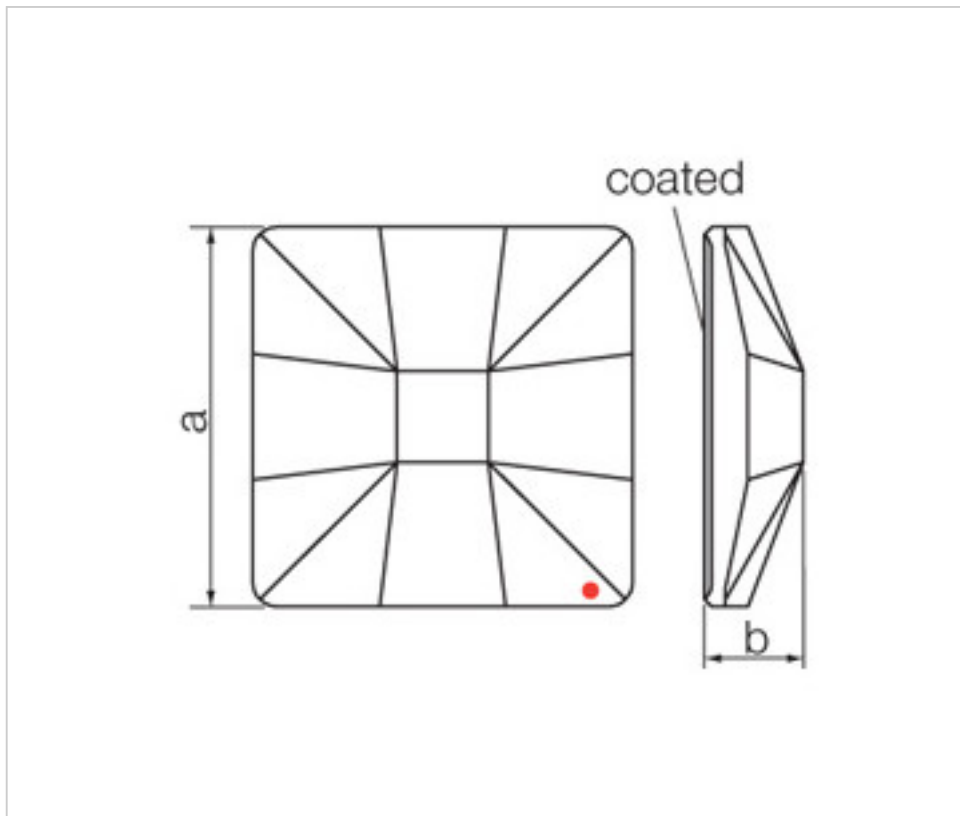

SWAROVSKI CRYSTAL > Strass Swarovski Crystal > Strass Swarovski for gluing  
Flat Strass crystal with CAL coating in flat part

113783101

Classic square 2483/10mm Bermuda Blue

November 23rd, 2024, 09:13

**PRICE**

## NOTES

---

Coated in flat part dimensions (mm) A = 10 (+/- 0.3) B = 3.5 (0.3 +/-)

## OTHER FEATURES

---

Length (mm): 10

Width (mm): 10

Colour: Bermuda Blue

## DOCUMENTS

---

 [Classic square 2483/10mm Bermuda Blue](#)