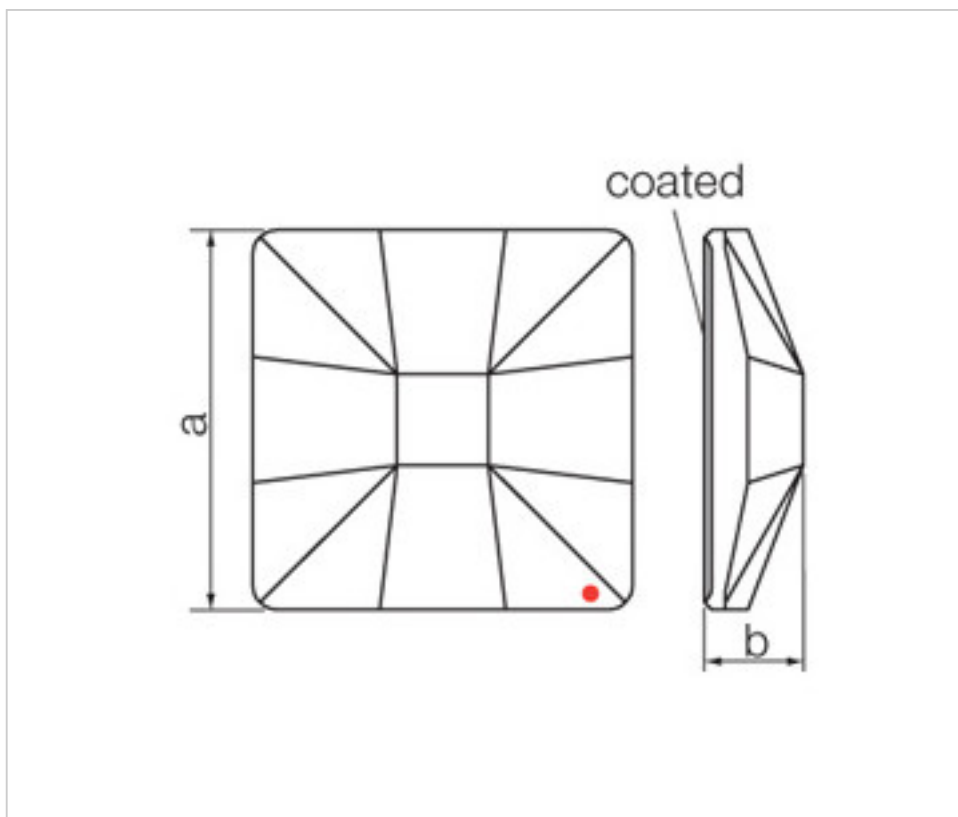

SWAROVSKI CRYSTAL > Strass Swarovski Crystal > Strass Swarovski for gluing  
Flat Strass crystal with CAL coating in flat part

113783101

Classic square 2483/10mm Bermuda Blue

February 22nd, 2025, 13:43

**PRICE**

## NOTES

---

Coated in flat part dimensions (mm) A = 10 (+/- 0.3) B = 3.5 (0.3 +/-)

## OTHER FEATURES

---

Length (mm): 10

Width (mm): 10

Colour: Bermuda Blue

## DOCUMENTS

---

 [Classic square 2483/10mm Bermuda Blue](#)