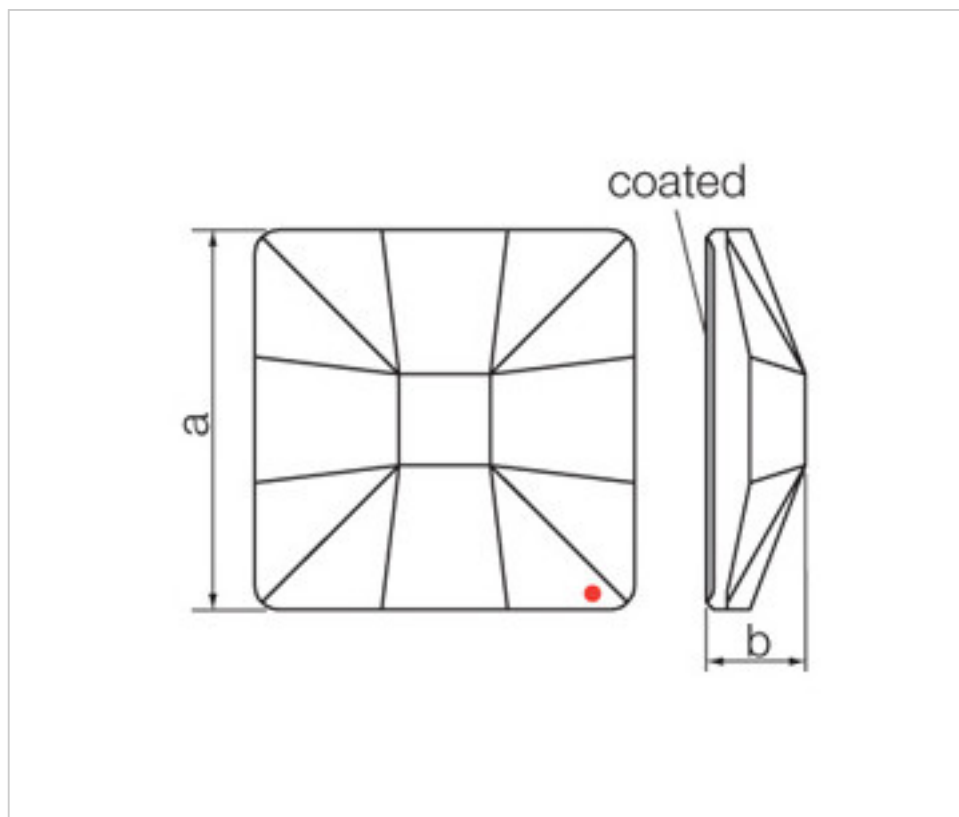

SWAROVSKI CRYSTAL > Strass Swarovski Crystal > Strass Swarovski for gluing  
Flat Strass crystal with CAL coating in flat part

113783101

Classic square 2483/10mm Bermuda Blue

January 03rd, 2025, 06:27

**PRICE**

## NOTES

---

Coated in flat part dimensions (mm) A = 10 (+/- 0.3) B = 3.5 (0.3 +/-)

## OTHER FEATURES

---

Length (mm): 10

Width (mm): 10

Colour: Bermuda Blue

## DOCUMENTS

---

 [Classic square 2483/10mm Bermuda Blue](#)