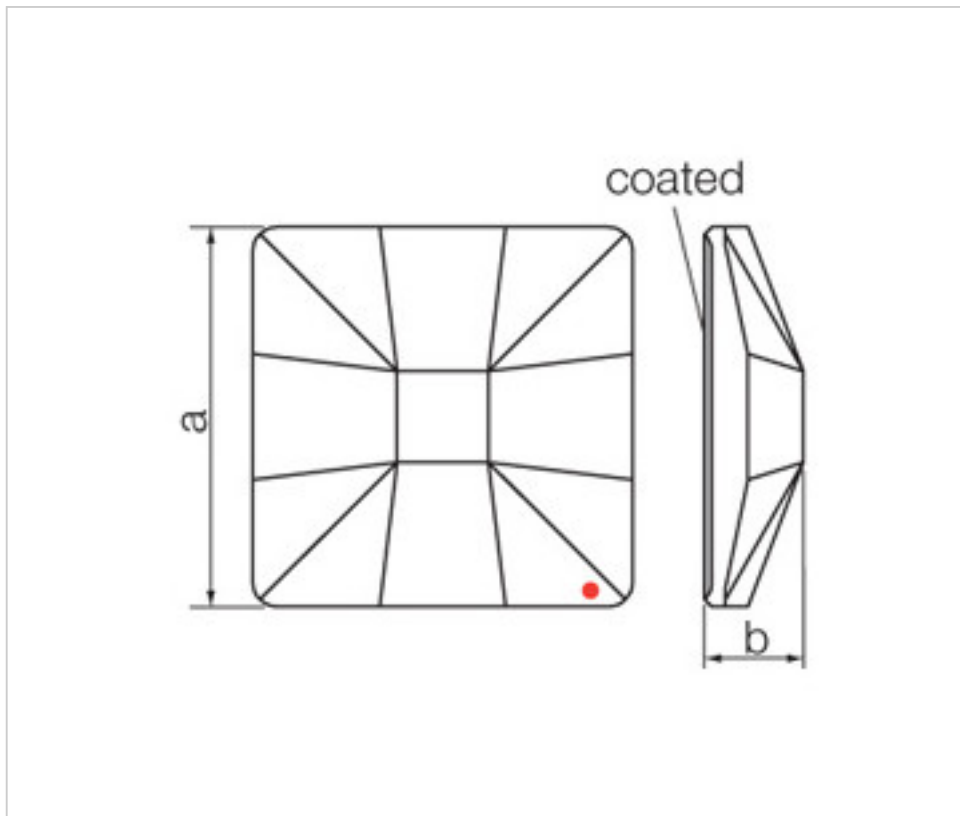

SWAROVSKI CRYSTAL > Strass Swarovski Crystal > Strass Swarovski for gluing  
Flat Strass crystal with CAL coating in flat part

113783104

Classic Square 2483/10mm Sahara

December 03rd, 2024, 18:50

**PRICE**

### NOTES

---

Coated in flat part dimensions A=10mm (+/-0,3mm) B=3,5mm (+/-0,3mm)

### OTHER FEATURES

---

Length (mm): 10

Width (mm): 10

### DOCUMENTS

---

 [Classic Square 2483/10mm Sahara](#)