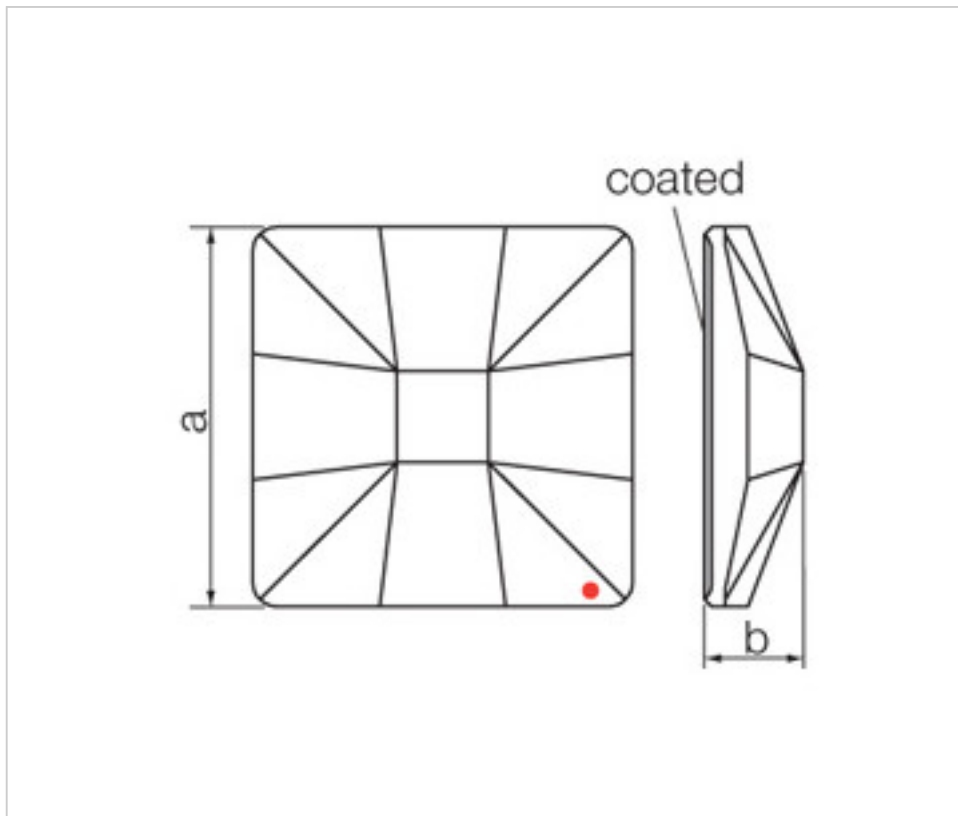

SWAROVSKI CRYSTAL > Strass Swarovski Crystal > Strass Swarovski for gluing
Flat Strass crystal with CAL coating in flat part

113783104

Classic Square 2483/10mm Sahara

January 05th, 2025, 09:15

PRICE

Lot	P.V.P. excluding VAT
1	1,07€
48	0,86€
144	0,74€

Continued on next page >>

SWAROVSKI CRYSTAL > Strass Swarovski Crystal > Strass Swarovski for gluing
Flat Strass crystal with CAL coating in flat part

113783104

Classic Square 2483/10mm Sahara

TECHNICAL SPECIFICATIONS

Weight: 1 Grams

Packging: Box 144 Units

NOTES

Coated in flat part dimensions A=10mm (+/-0,3mm) B=3,5mm (+/-0,3mm)

OTHER FEATURES

Length (mm): 10

Width (mm): 10

DOCUMENTS

 [Classic Square 2483/10mm Sahara](#)