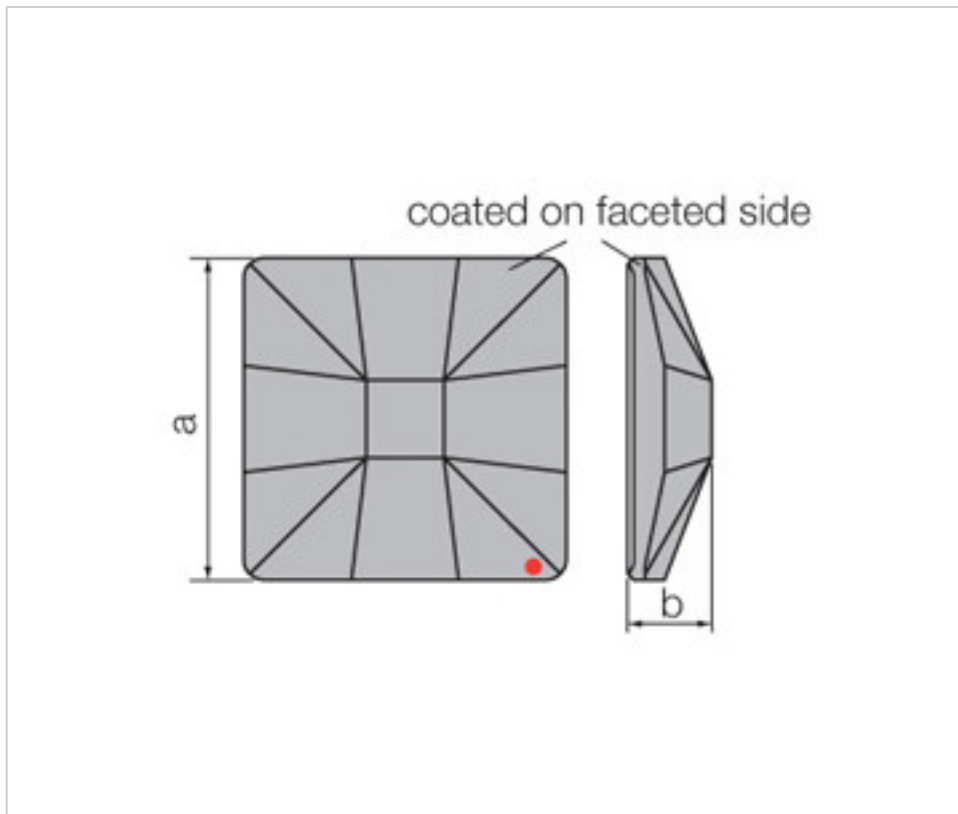

SWAROVSKI CRYSTAL > Strass Swarovski Crystal > Strass Swarovski for gluing  
Flat Strass crystal with CAL coating in faceted part

113783114 - 1066769

Classic square 2483/10mm Sahara'V'

March 09th, 2025, 17:16

**PRICE**

Lot	P.V.P. excluding VAT
1	1,10€
48	0,88€
144	0,76€

Continued on next page >>

SWAROVSKI CRYSTAL > Strass Swarovski Crystal > Strass Swarovski for gluing  
Flat Strass crystal with CAL coating in faceted part

## NOTES

---

Effect of applied faceted part dimensions A=10mm (+/- 0.3mm) B=3.5mm(0.3mm +/-)

## DOCUMENTS

---

 [Classic square 2483/10mm Sahara"V"](#)