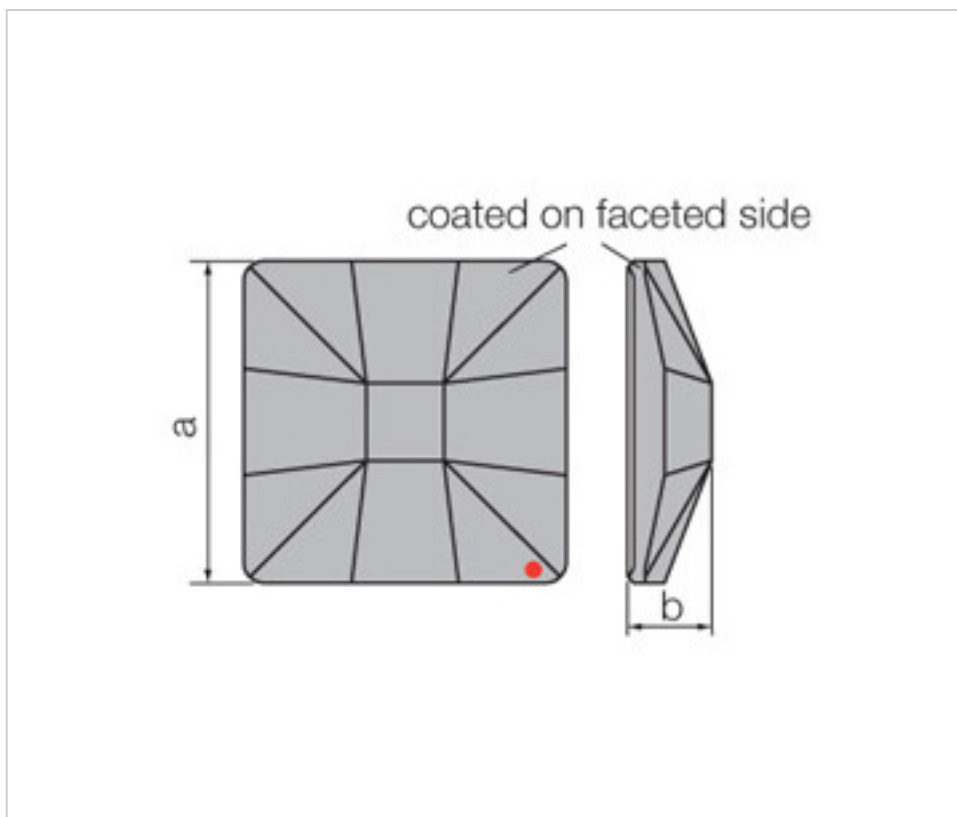

SWAROVSKI CRYSTAL > Strass Swarovski Crystal > Strass Swarovski for gluing
Flat Strass crystal with CAL coating in faceted part

113783114 - 1066769

Classic square 2483/10mm Sahara'V'

December 04th, 2024, 08:58

PRICE

Lot	P.V.P. excluding VAT
1	1,10€
48	0,88€
144	0,76€

Continued on next page >>

SWAROVSKI CRYSTAL > Strass Swarovski Crystal > Strass Swarovski for gluing
Flat Strass crystal with CAL coating in faceted part

113783114 - 1066769

Classic square 2483/10mm Sahara'V'

TECHNICAL SPECIFICATIONS

Weight: 1 Grams

Packging: Box 144 Units

NOTES

Effect of applied faceted part dimensions A=10mm (+/- 0.3mm) B=3.5mm(0.3mm +/-)

DOCUMENTS

 [Classic square 2483/10mm Sahara"V"](#)