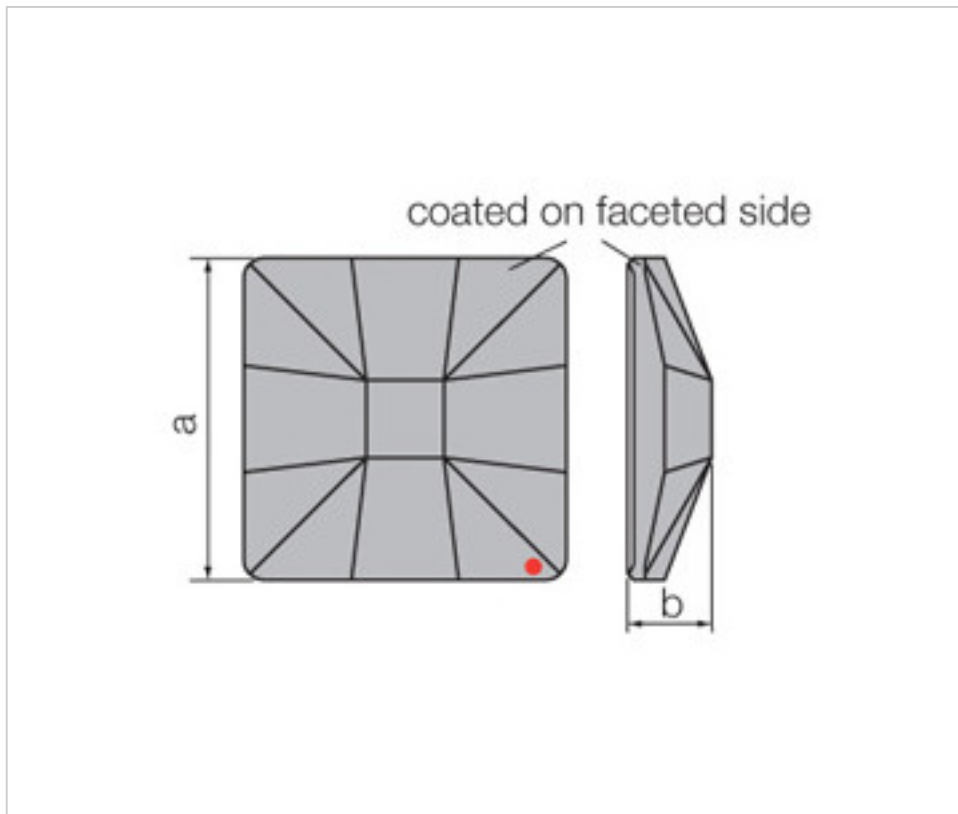

SWAROVSKI CRYSTAL > Strass Swarovski Crystal > Strass Swarovski for gluing
Flat Strass crystal with CAL coating in faceted part

113783114 - 1066769

Classic square 2483/10mm Sahara'V'

January 07th, 2025, 02:51

PRICE

	Lot	P.V.P. excluding VAT
	1	1,10€
	48	0,88€
	144	0,76€

Continued on next page >>

SWAROVSKI CRYSTAL > Strass Swarovski Crystal > Strass Swarovski for gluing
Flat Strass crystal with CAL coating in faceted part

113783114 - 1066769

Classic square 2483/10mm Sahara'V'

TECHNICAL SPECIFICATIONS

Weight: 1 Grams

Packging: Box 144 Units

NOTES

Effect of applied faceted part dimensions A=10mm (+/- 0.3mm) B=3.5mm(0.3mm +/-)

DOCUMENTS

 [Classic square 2483/10mm Sahara"V"](#)