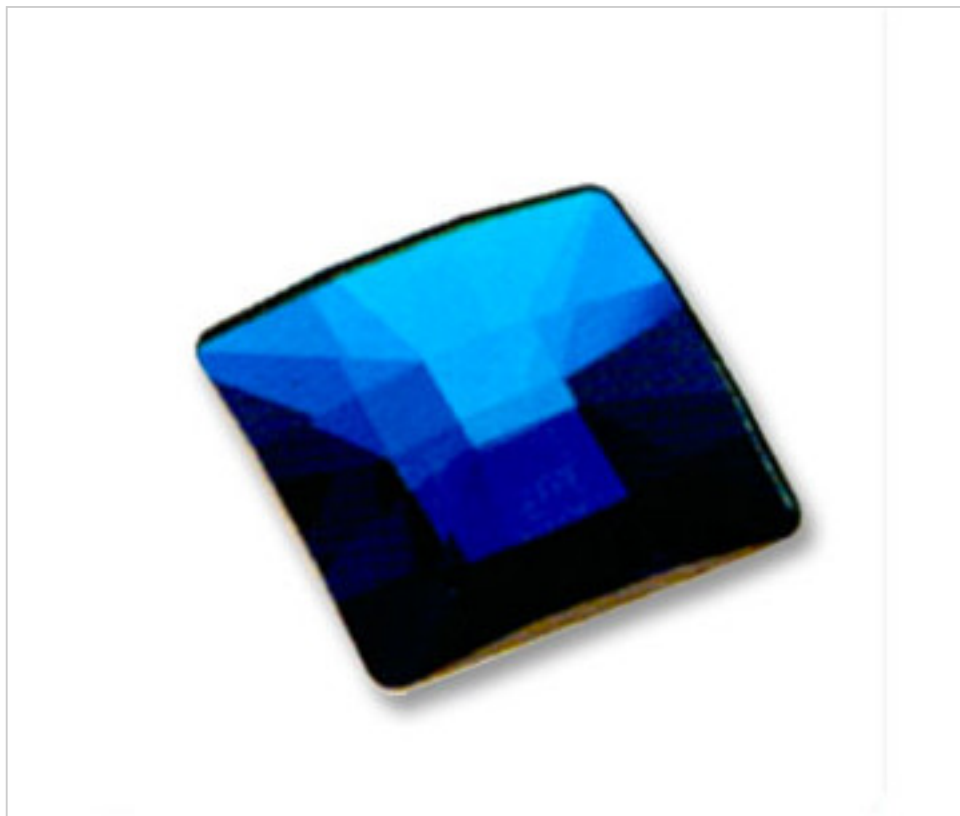

SWAROVSKI CRYSTAL > Strass Swarovski Crystal > Strass Swarovski for gluing
Flat Strass crystal with CAL coating in faceted part

113783351

CRYSTAL SQUARES 8083 025mm 001 Bermuda Blue V

November 03rd, 2024, 13:44

PRICE

	Lot	P.V.P. excluding VAT
	1	3,63€
	16	2,91€
	32	2,53€

Continued on next page >>

SWAROVSKI CRYSTAL > Strass Swarovski Crystal > Strass Swarovski for gluing
Flat Strass crystal with CAL coating in faceted part

113783351

CRYSTAL SQUARES 8083 025mm 001 Bermuda Blue V

TECHNICAL SPECIFICATIONS

Weight: 9 Grams

Packging: Box 32 Units

NOTES

Effect of applied faceted side. Measurements:A=30mm(+/- 0.3mm)

OTHER FEATURES

Colour: Bermuda Blue

DOCUMENTS

 [CRYSTAL SQUARES 8083 025mm 001 Bermuda Blue V](#)