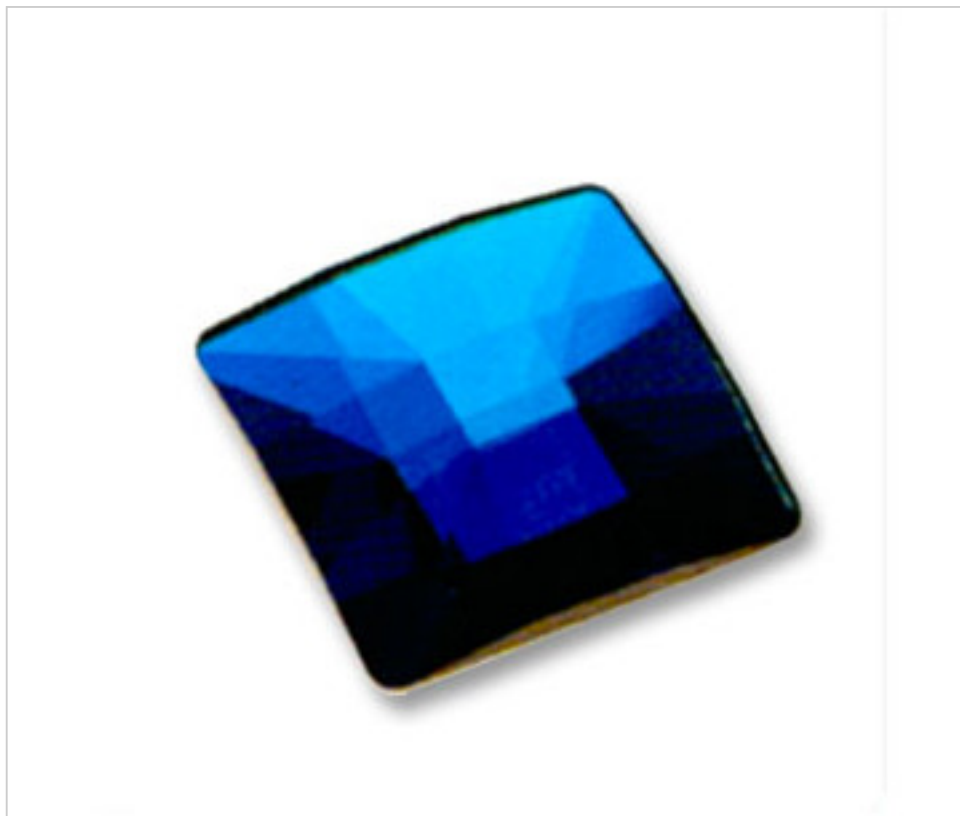

SWAROVSKI CRYSTAL > Strass Swarovski Crystal > Strass Swarovski for gluing
Flat Strass crystal with CAL coating in faceted part

113783351

CRYSTAL SQUARES 8083 025mm 001 Bermuda Blue V

January 07th, 2025, 02:56

PRICE

	Lot	P.V.P. excluding VAT
	1	3,63€
	16	2,91€
	32	2,53€

Continued on next page >>

SWAROVSKI CRYSTAL > Strass Swarovski Crystal > Strass Swarovski for gluing
Flat Strass crystal with CAL coating in faceted part

113783351

CRYSTAL SQUARES 8083 025mm 001 Bermuda Blue V

TECHNICAL SPECIFICATIONS

Weight: 9 Grams

Packging: Box 32 Units

NOTES

Effect of applied faceted side. Measurements:A=30mm(+/- 0.3mm); B=6.2mm(0.3mm +/-)

OTHER FEATURES

Colour: Bermuda Blue

DOCUMENTS

 [CRYSTAL SQUARES 8083 025mm 001 Bermuda Blue V](#)