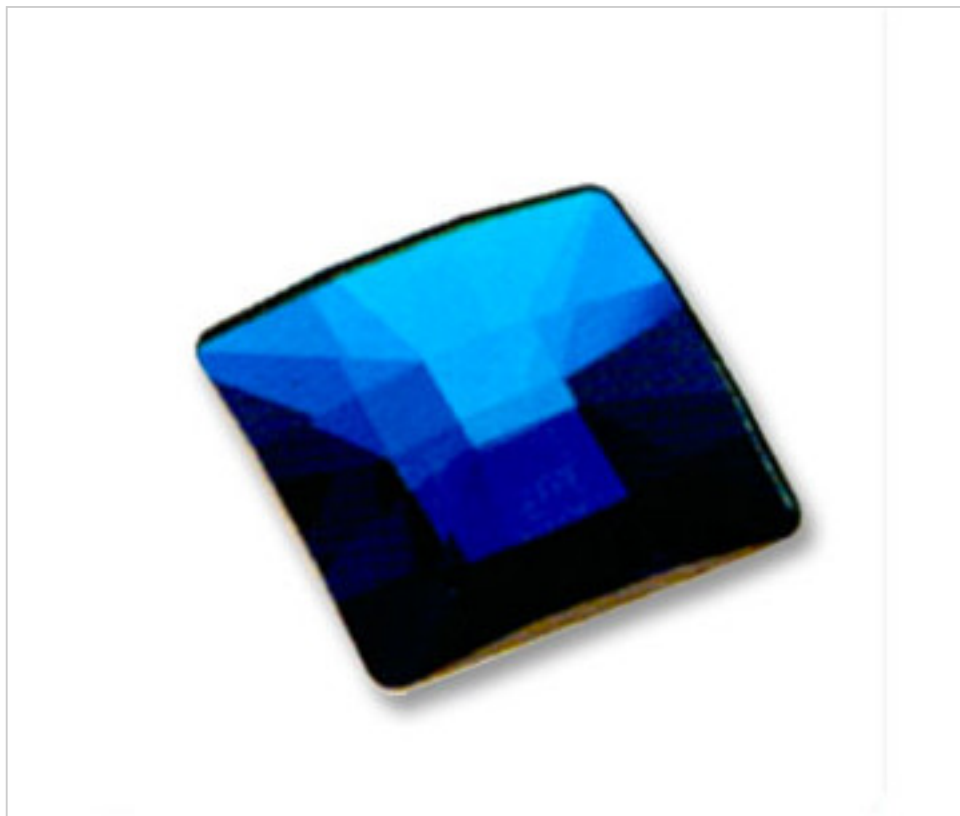

SWAROVSKI CRYSTAL > Strass Swarovski Crystal > Strass Swarovski for gluing  
Flat Strass crystal with CAL coating in faceted part

113783351

**CRYSTAL SQUARES 8083 025mm 001 Bermuda Blue V**

December 04th, 2024, 08:54

**PRICE**

	Lot	P.V.P. excluding VAT
	1	3,63€
	16	2,91€
	32	2,53€

Continued on next page >>

SWAROVSKI CRYSTAL > Strass Swarovski Crystal > Strass Swarovski for gluing  
Flat Strass crystal with CAL coating in faceted part

## NOTES

---

Effect of applied faceted side. Measurements:A=30mm(+/- 0.3mm); B=6.2mm(0.3mm +/-)

## OTHER FEATURES

---

Colour: Bermuda Blue