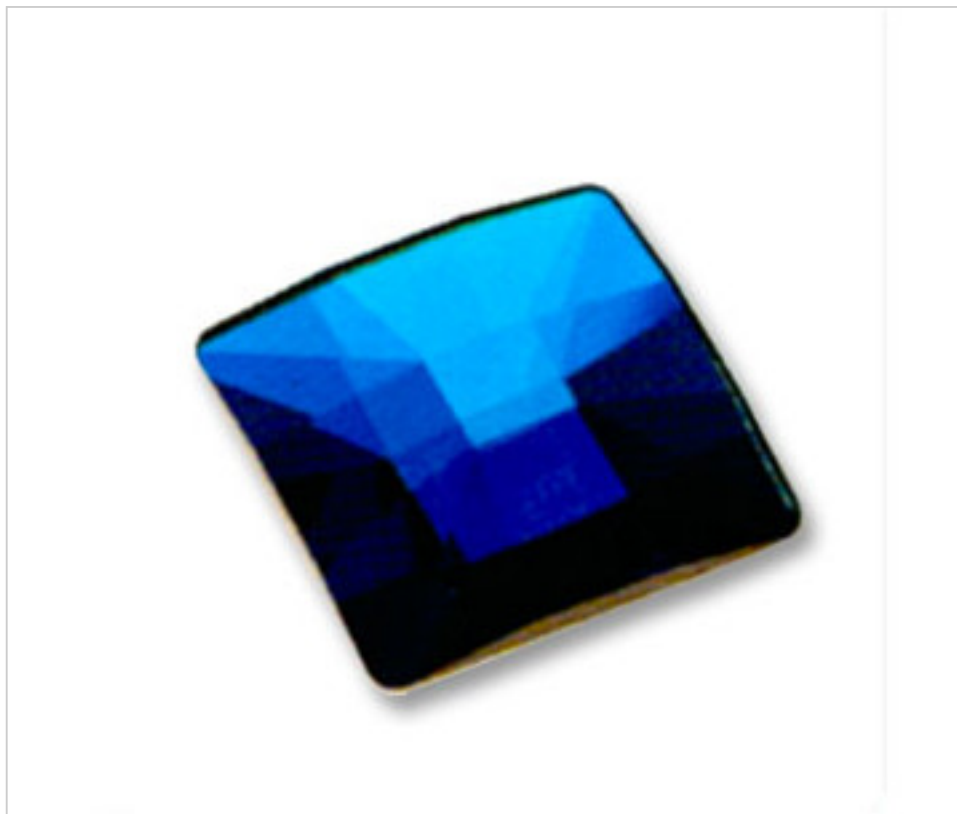

SWAROVSKI CRYSTAL > Strass Swarovski Crystal > Strass Swarovski for gluing
Flat Strass crystal with CAL coating in faceted part

113783351

CRYSTAL SQUARES 8083 025mm 001 Bermuda Blue V

March 09th, 2025, 17:14

PRICE

	Lot	P.V.P. excluding VAT
	1	3,63€
	16	2,91€
	32	2,53€

Continued on next page >>

SWAROVSKI CRYSTAL > Strass Swarovski Crystal > Strass Swarovski for gluing
Flat Strass crystal with CAL coating in faceted part

113783351

CRYSTAL SQUARES 8083 025mm 001 Bermuda Blue V

TECHNICAL SPECIFICATIONS

Weight: 9 Grams

Packging: Box 32 Units

NOTES

Effect of applied faceted side. Measurements:A=30mm(+/- 0.3mm); B=6.2mm(0.3mm +/-)

OTHER FEATURES

Colour: Bermuda Blue

DOCUMENTS

 [CRYSTAL SQUARES 8083 025mm 001 Bermuda Blue V](#)