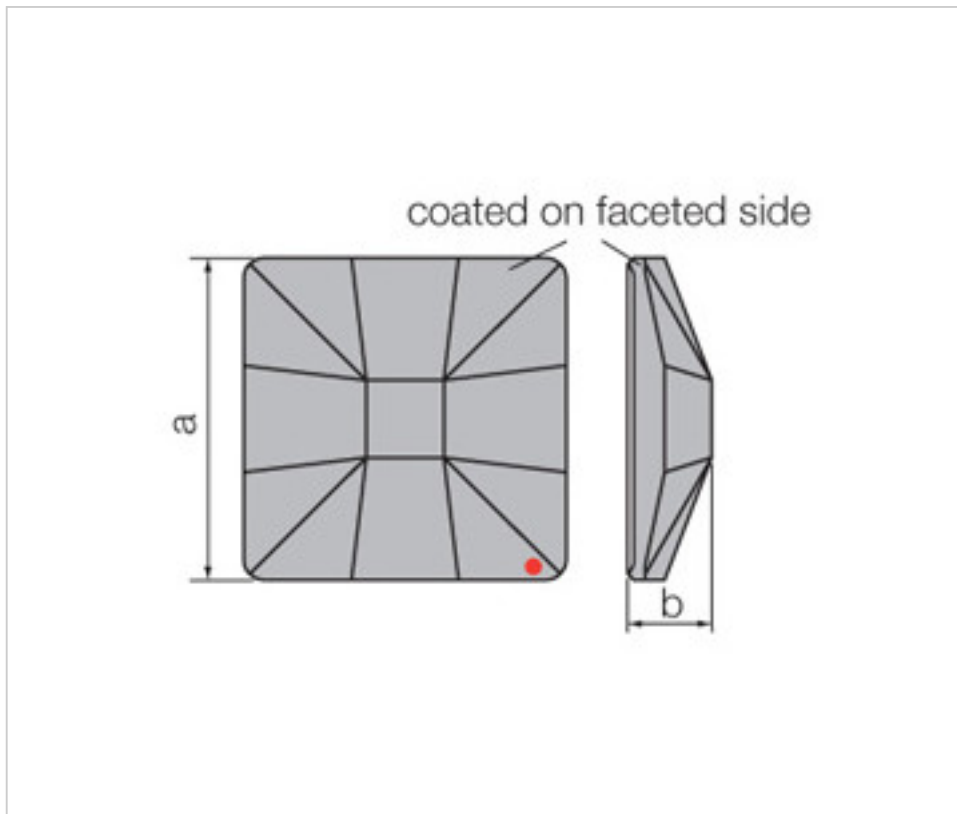

SWAROVSKI CRYSTAL > Strass Swarovski Crystal > Strass Swarovski for gluing
Flat Strass crystal with CAL coating in faceted part

113783353 - 1066779

Classic Square 2483/25mm CAL 'SI' Swarovski Crystal

January 07th, 2025, 02:58

PRICE

	Lot	P.V.P. excluding VAT
	1	7,00€
	16	5,60€
	32	4,87€

Continued on next page >>