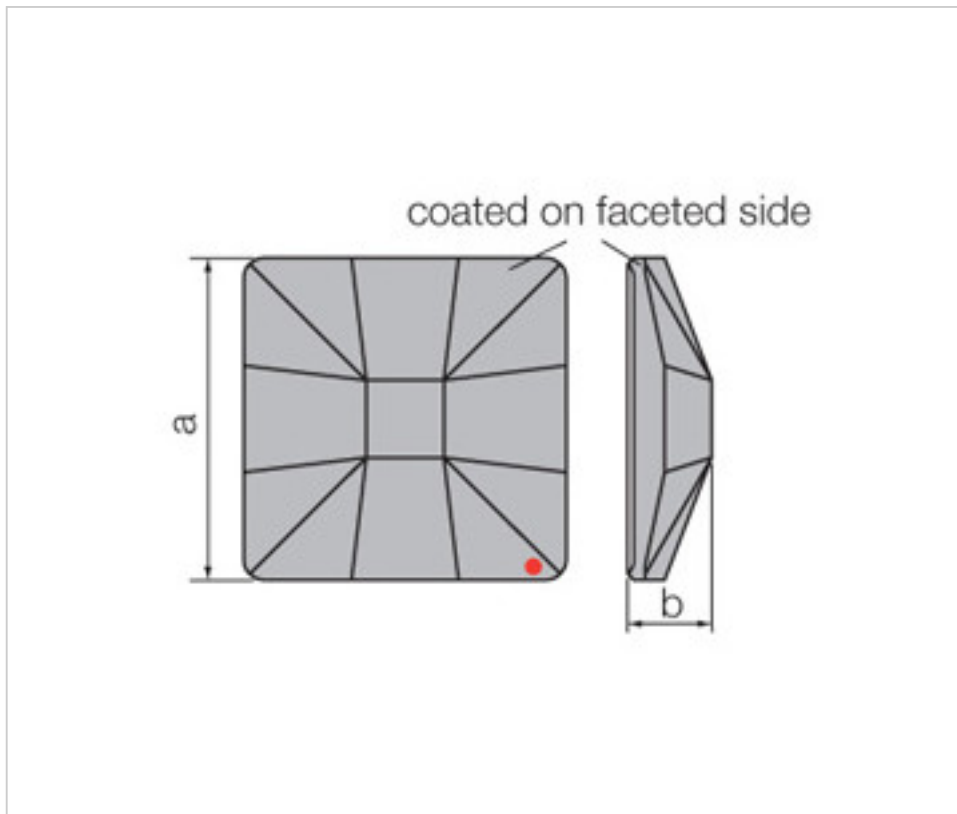

SWAROVSKI CRYSTAL > Strass Swarovski Crystal > Strass Swarovski for gluing
Flat Strass crystal with CAL coating in faceted part

113783353 - 1066779

Classic Square 2483/25mm CAL 'SI' Swarovski Crystal

March 09th, 2025, 17:12

PRICE

	Lot	P.V.P. excluding VAT
	1	7,00€
	16	5,60€
	32	4,87€

Continued on next page >>

SWAROVSKI CRYSTAL > Strass Swarovski Crystal > Strass Swarovski for gluing
Flat Strass crystal with CAL coating in faceted part

113783353 - 1066779

Classic Square 2483/25mm CAL 'SI' Swarovski Crystal

TECHNICAL SPECIFICATIONS

Weight: 9 Grams

Packging: Box 32 Units

NOTES

Effect applied to faceted part dimensions A=30mm(+/- 0.3mm) B=6.2mm(0.3mm +/-)

DOCUMENTS

 [Classic Square 2483/25mm CAL 'SI' Swarovski Crystal](#)