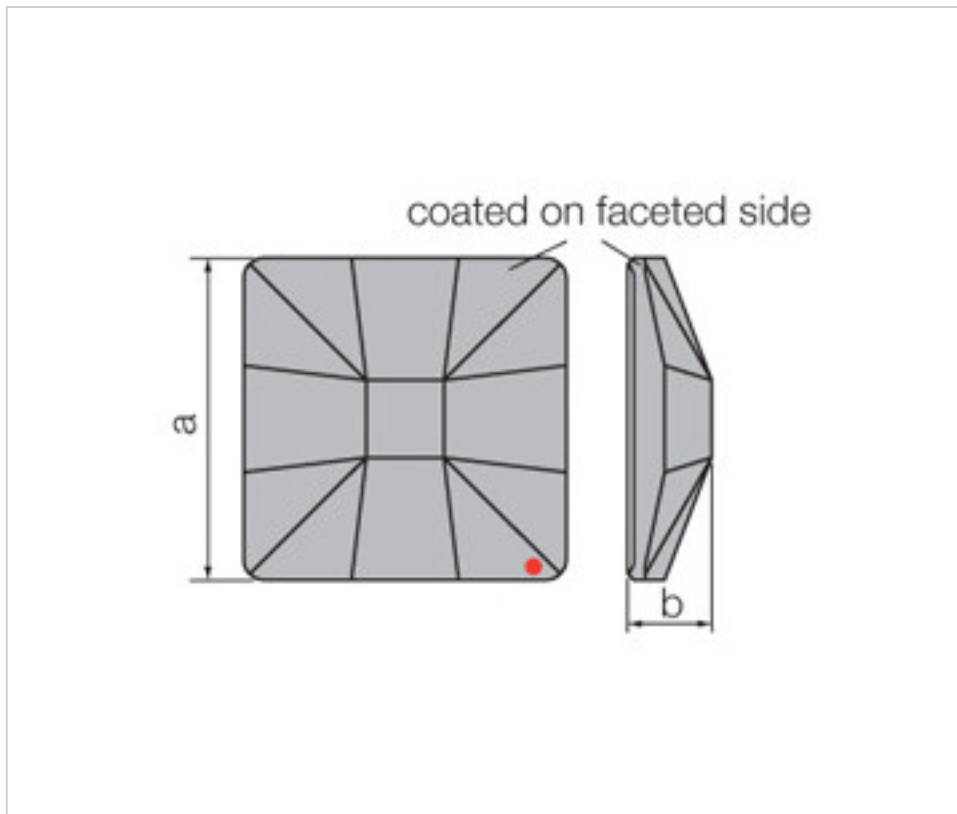

SWAROVSKI CRYSTAL > Strass Swarovski Crystal > Strass Swarovski for gluing
Flat Strass crystal with CAL coating in faceted part

113783353 - 1066779

Classic Square 2483/25mm CAL 'SI' Swarovski Crystal

December 04th, 2024, 09:00

PRICE

| | Lot | P.V.P. excluding VAT |
|--|-----|----------------------|
| | 1 | 7,00€ |
| | 16 | 5,60€ |
| | 32 | 4,87€ |

Continued on next page >>

SWAROVSKI CRYSTAL > Strass Swarovski Crystal > Strass Swarovski for gluing
Flat Strass crystal with CAL coating in faceted part

113783353 - 1066779

Classic Square 2483/25mm CAL 'SI' Swarovski Crystal

TECHNICAL SPECIFICATIONS

Weight: 9 Grams

Packging: Box 32 Units

NOTES

Effect applied to faceted part dimensions A=30mm(+/- 0.3mm) B=6.2mm(0.3mm +/-)

DOCUMENTS

 [Classic Square 2483/25mm CAL 'SI' Swarovski Crystal](#)