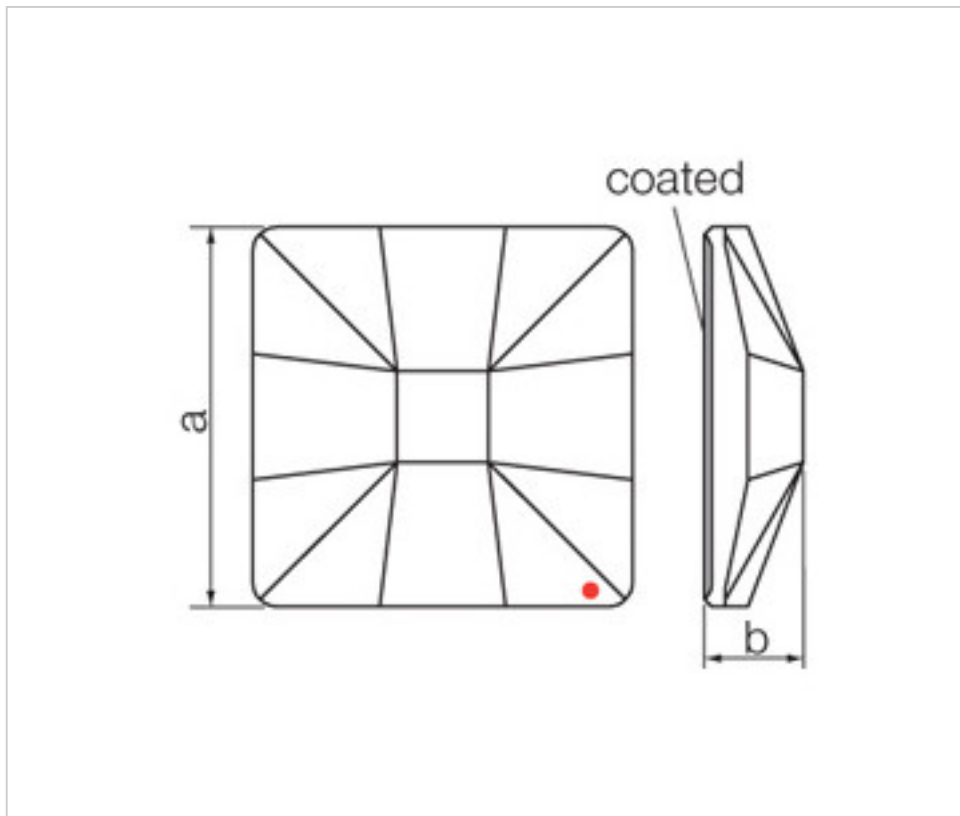

SWAROVSKI CRYSTAL > Strass Swarovski Crystal > Strass Swarovski for gluing
Flat Strass crystal with CAL coating in flat part

113783254

Classic Square 2483/25mm Sahara Swarovski Crystal

February 22nd, 2025, 13:55

PRICE

Lot	P.V.P. excluding VAT
1	6,18€
16	4,95€
32	4,29€

Continued on next page >>

SWAROVSKI CRYSTAL > Strass Swarovski Crystal > Strass Swarovski for gluing
Flat Strass crystal with CAL coating in flat part

113783254

Classic Square 2483/25mm Sahara Swarovski Crystal

TECHNICAL SPECIFICATIONS

Weight: 9 Grams

Packging: Box 32 Units

NOTES

Effect applied to flat part dimensions A=25mm(+/- 0.3mm) B=6,5mm(0.3mm +/-)

DOCUMENTS

 [Classic Square 2483/25mm Sahara Swarovski Crystal](#)