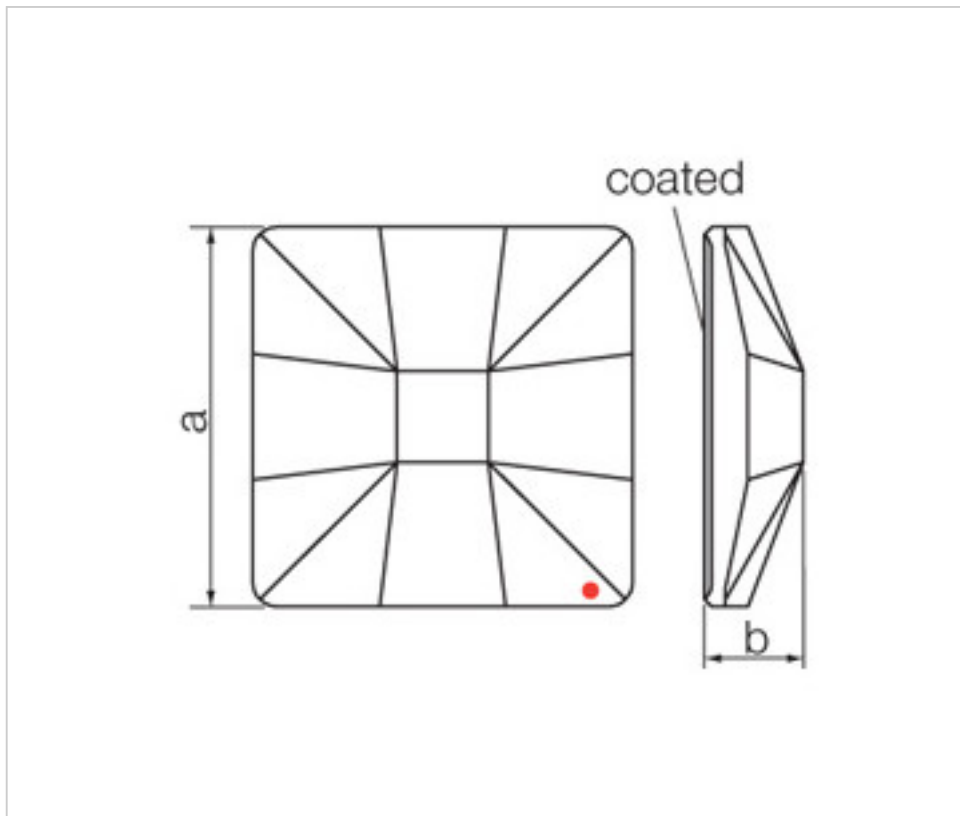

SWAROVSKI CRYSTAL > Strass Swarovski Crystal > Strass Swarovski for gluing
Flat Strass crystal with CAL coating in flat part

113783254

Classic Square 2483/25mm Sahara Swarovski Crystal

November 23rd, 2024, 10:29

PRICE

| | Lot | P.V.P. excluding VAT |
|--|-----|----------------------|
| | 1 | 6,18€ |
| | 16 | 4,95€ |
| | 32 | 4,29€ |

Continued on next page >>

SWAROVSKI CRYSTAL > Strass Swarovski Crystal > Strass Swarovski for gluing
Flat Strass crystal with CAL coating in flat part

113783254

Classic Square 2483/25mm Sahara Swarovski Crystal

TECHNICAL SPECIFICATIONS

Weight: 9 Grams

Packging: Box 32 Units

NOTES

Effect applied to flat part dimensions A=25mm(+/- 0.3mm) B=6,5mm(0.3mm +/-)

DOCUMENTS

 [Classic Square 2483/25mm Sahara Swarovski Crystal](#)