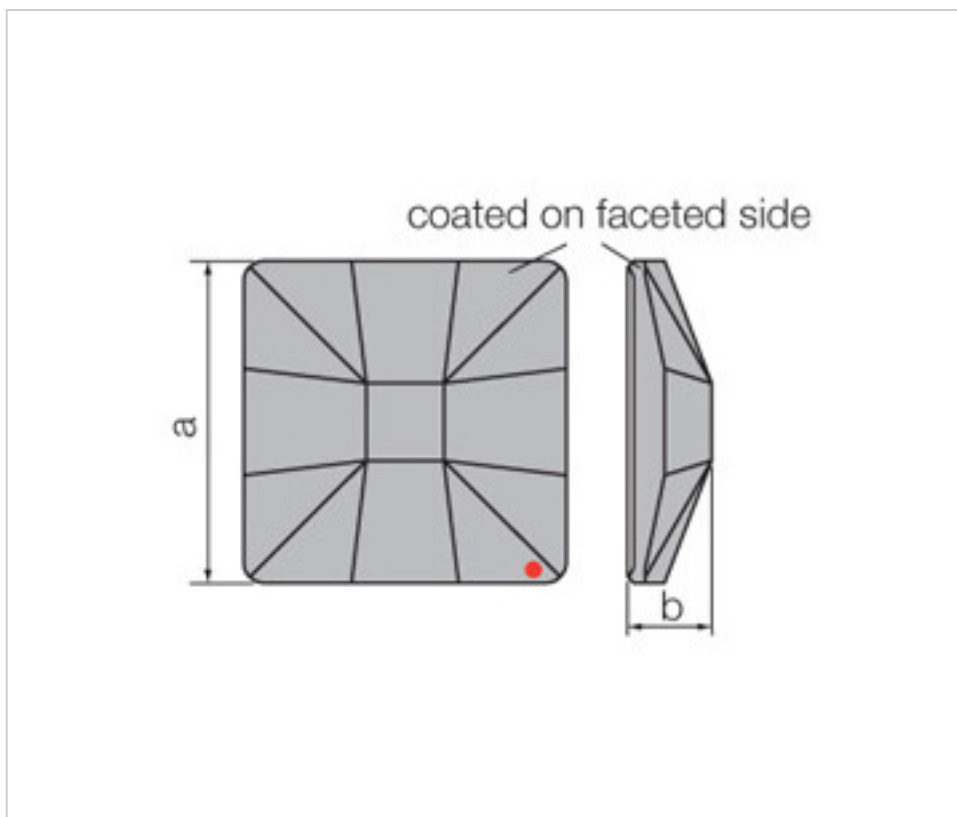

SWAROVSKI CRYSTAL > Strass Swarovski Crystal > Strass Swarovski for gluing
Flat Strass crystal with CAL coating in faceted part

113783354

Classic Square 2483/25mm Sahara V Swarovski Crystal

December 04th, 2024, 09:13

113783354

Classic Square 2483/25mm Sahara V Swarovski Crystal

TECHNICAL SPECIFICATIONS

Weight: 9 Grams

Packging: Box 32 Units

NOTES

Effect applied to faceted side dimensions A=30mm(+/- 0.3mm) B=6.2mm(0.3mm +/-)

DOCUMENTS

 [Classic Square 2483/25mm Sahara V Swarovski Crystal](#)