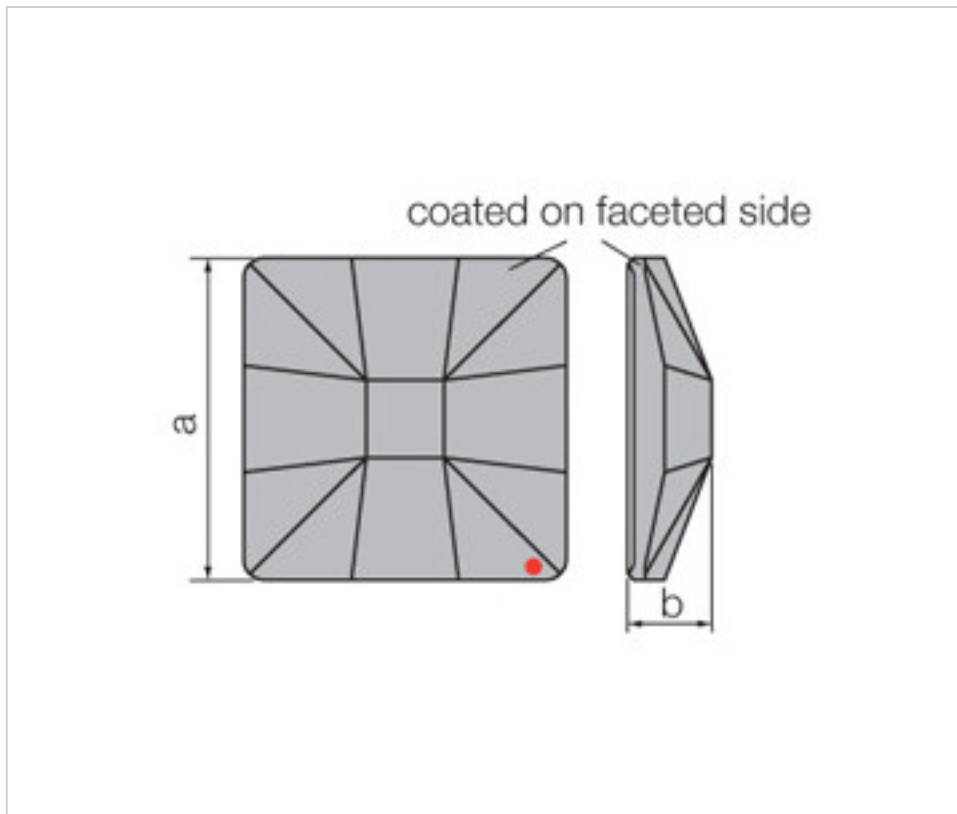

SWAROVSKI CRYSTAL > Strass Swarovski Crystal > Strass Swarovski for gluing
Flat Strass crystal with CAL coating in faceted part

113783354

Classic Square 2483/25mm Sahara V Swarovski Crystal

January 07th, 2025, 03:06

113783354

Classic Square 2483/25mm Sahara V Swarovski Crystal

TECHNICAL SPECIFICATIONS

Weight: 9 Grams

Packging: Box 32 Units

NOTES

Effect applied to faceted side dimensions A=30mm(+/- 0.3mm) B=6.2mm(0.3mm +/-)

DOCUMENTS

 [Classic Square 2483/25mm Sahara V Swarovski Crystal](#)