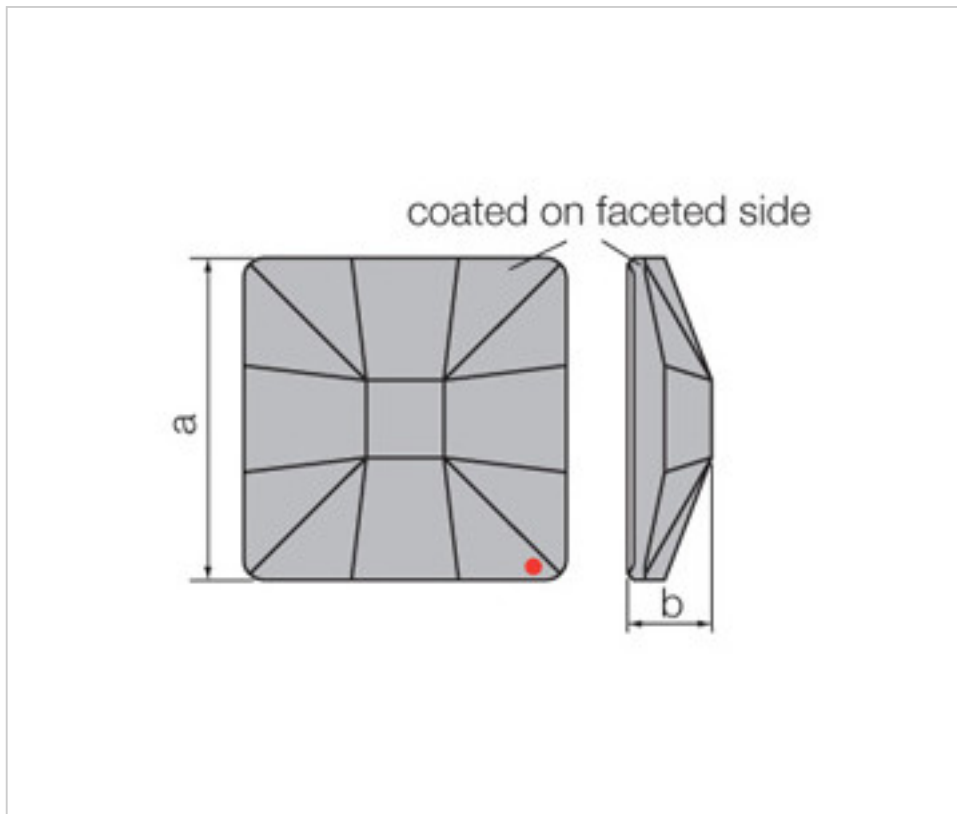

SWAROVSKI CRYSTAL > Strass Swarovski Crystal > Strass Swarovski for gluing  
Flat Strass crystal with CAL coating in faceted part

113783354

**Classic Square 2483/25mm Sahara V Swarovski Crystal**

March 09th, 2025, 16:58

### NOTES

---

Effect applied to faceted side dimensions A=30mm(+/- 0.3mm) B=6.2mm(0.3mm +/-)

### DOCUMENTS

---

 [Classic Square 2483/25mm Sahara V Swarovski Crystal](#)