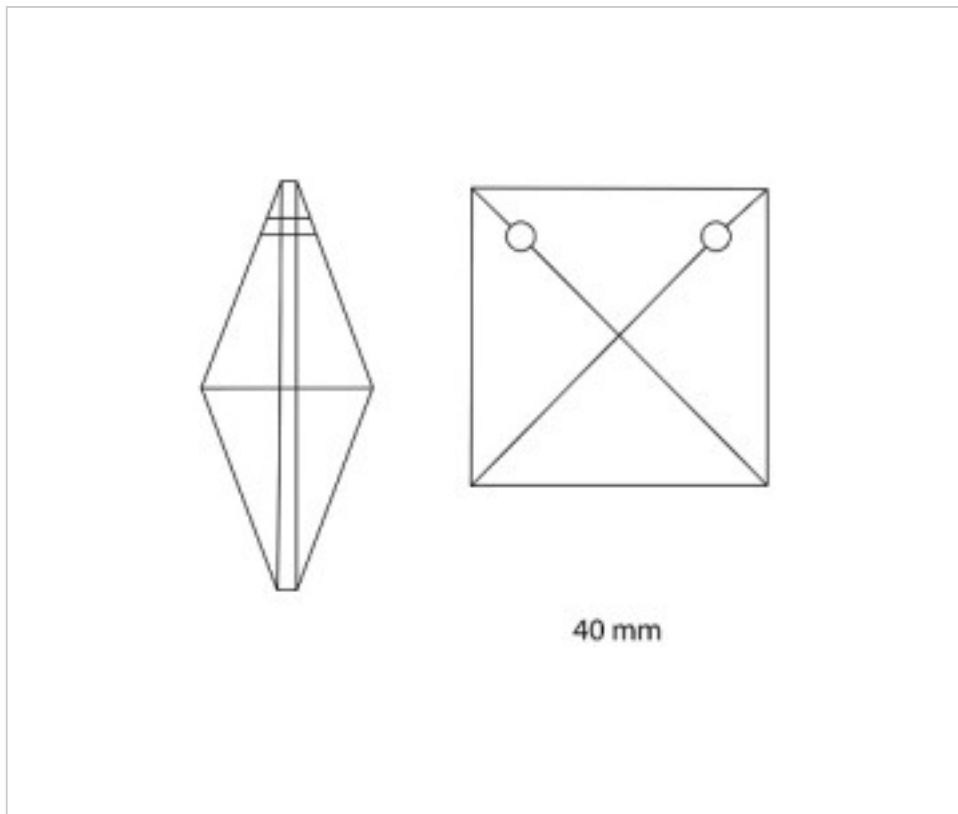

113802240

Square 8022/40mm 2 upper holes Swarovski Crystal

April 05th, 2025, 01:42

**PRICE**

Lot	P.V.P. excluding VAT
1	3,35€
10	3,18€
30	3,09€

Continued on next page >>

SWAROVSKI CRYSTAL > Strass Swarovski Crystal > Strass Octagons , Ovals and Squares  
Squares Strass

113802240

Square 8022/40mm 2 upper holes Swarovski Crystal

## OTHER FEATURES

---

Width (mm): 40

High (mm): 40

Colour: Transparent

## DOCUMENTS

---

 [Square 8022/40mm 2 upper holes Swarovski Crystal](#)