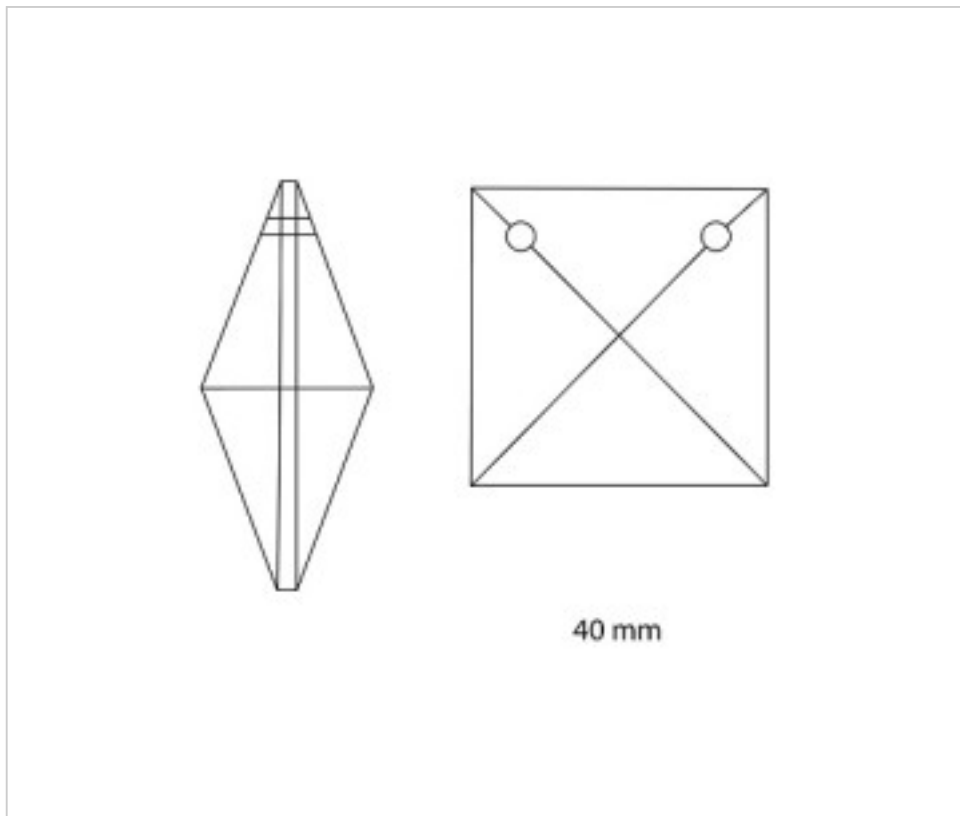

113802240

Square 8022/40mm 2 upper holes Swarovski Crystal

October 02nd, 2024, 05:07

**PRICE**

Lot	P.V.P. excluding VAT
1	3,35€
10	3,18€
30	3,09€

Continued on next page >>

SWAROVSKI CRYSTAL > Strass Swarovski Crystal > Strass Octagons , Ovals and Squares  
Squares Strass

113802240

Square 8022/40mm 2 upper holes Swarovski Crystal

## OTHER FEATURES

---

Width (mm): 40

High (mm): 40

Colour: Transparent

## DOCUMENTS

---

 [Square 8022/40mm 2 upper holes Swarovski Crystal](#)